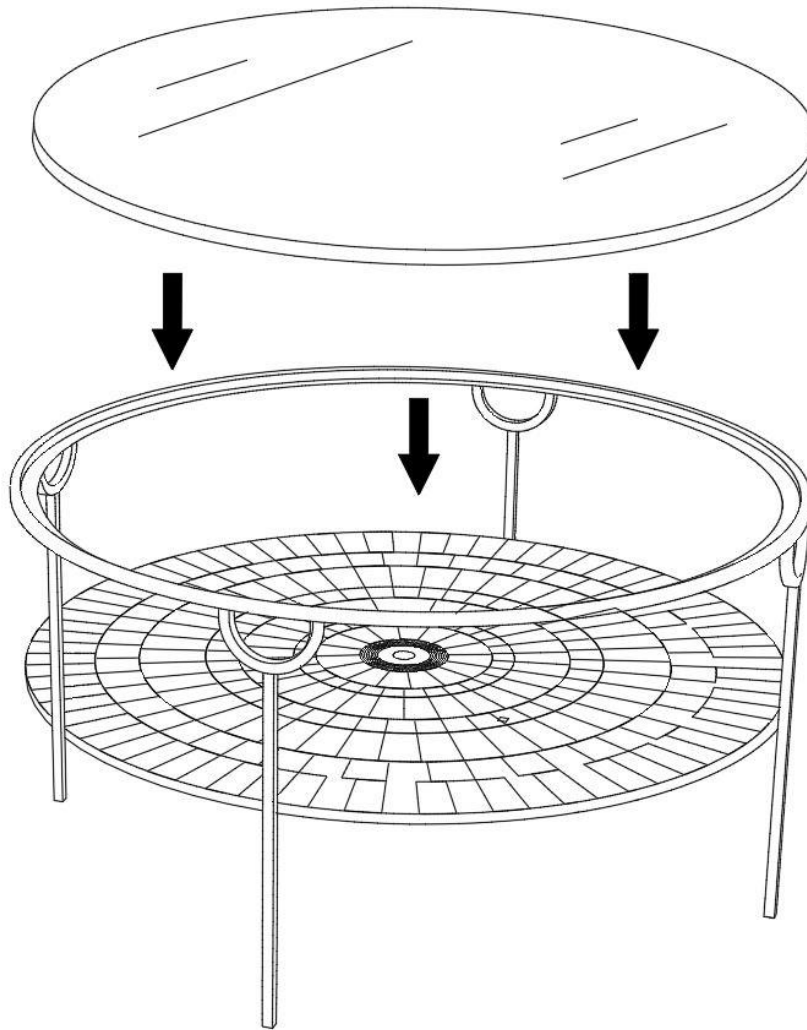

SAGE LIVING HOME & DÉCOR PRIVATE LTD

OMAKA COFFEE TABLE

ASSEMBLY INSTRUCTIONS

- * Do not dispose of any packaging or contents of the shipping carton until assembly is completed to avoid any accidental discarding of small parts or hardware.
- * For safety and ease of assembly, two people are required for assembling.
- * Keep the parts on a carpet/ bubble wrap/ soft cloth while assembling to avoid scratches.
- * Kindly keep any sharp surfaces or objects away from the assembly area such that they do not scratch or damage the product.
- * Assemble in a clean area.
- * Kindly use gloves while assembling.

STEP:-1 Unpack the glass box.

STEP:-2 Carefully place the glass inside the coffee table frame.

Omaka Coffee table is ready to use.