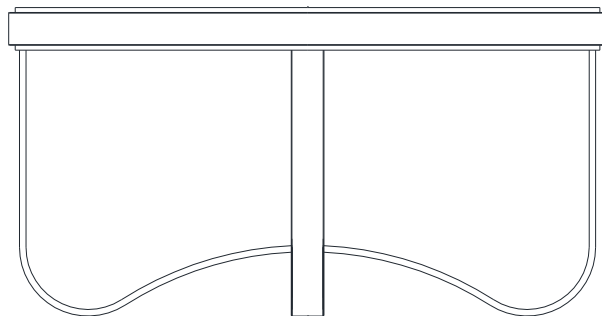

SAGE LIVING HOME & DÉCOR PRIVATE LTD

ARC COFFEE TABLE

PRODUCT SPECIFICATION

← 36" →

↑ 19" ↓