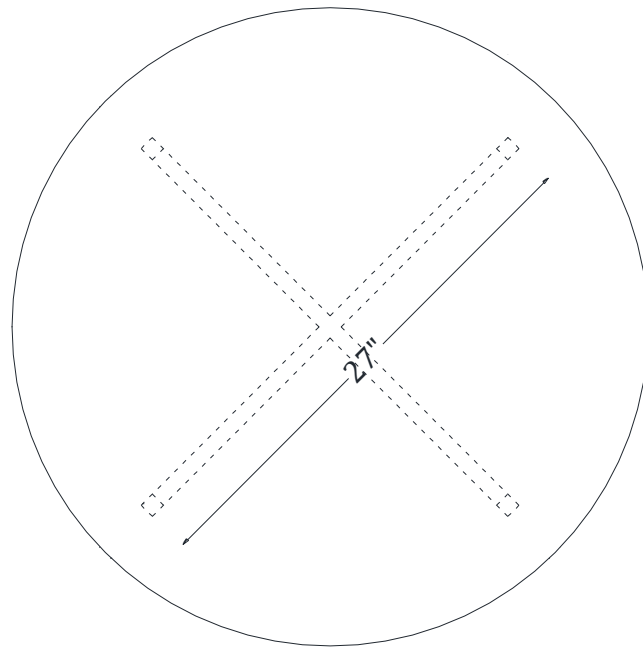

# CLUSTER COFFEE TABLE

PRODUCT SPECIFICATION

MARBLE TOP COFFEE TABLE – 32"

32"

20"

19"

GLASS TOP SIDE TABLE – 24”

MARBLE SIDE TABLE - 16"

23"

10"

WOOD SIDE TABLE – 16”

16"

22.5"

10"