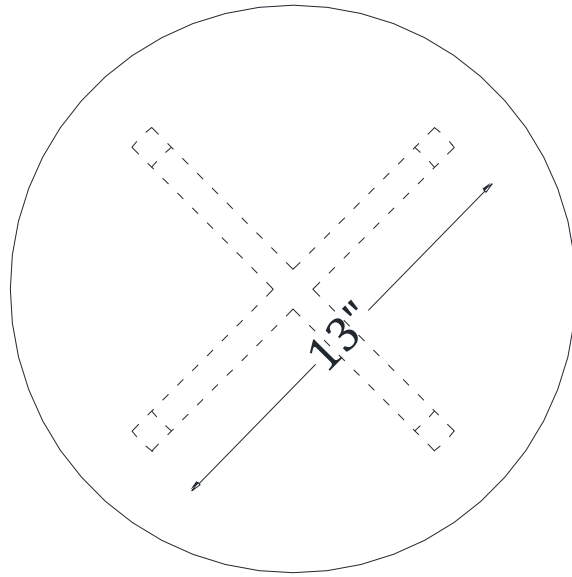

# CLUSTER COFFEE TABLE

PRODUCT SPECIFICATION

MARBLE TOP COFFEE TABLE – 32"

32"

20"

19"

GLASS TOP SIDE TABLE – 24”

MARBLE SIDE TABLE - 16"

23"

10"

WOOD SIDE TABLE – 16”

16"

22.5"

10"