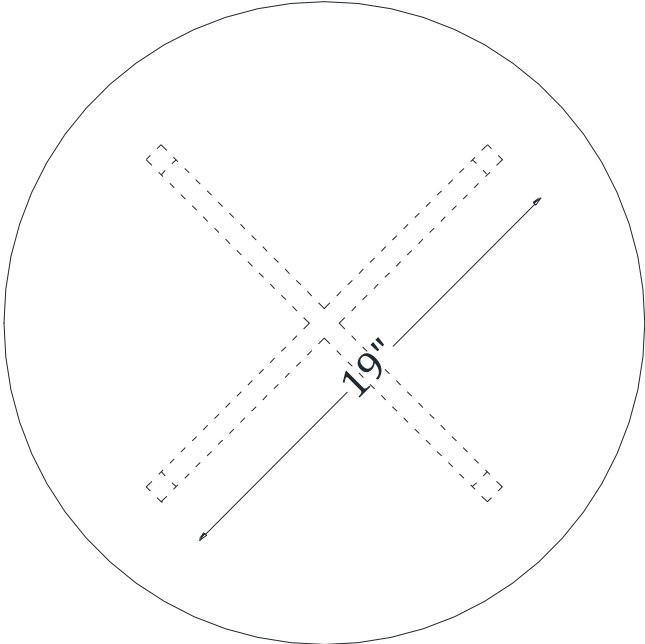

# CLUSTER COFFEE TABLE

PRODUCT SPECIFICATION

MARBLE TOP COFFEE TABLE – 32"

32"

20"

19"

GLASS TOP SIDE TABLE – 24”

MARBLE SIDE TABLE - 16"

23"

10"

WOOD SIDE TABLE – 16”

16"

22.5"

10"