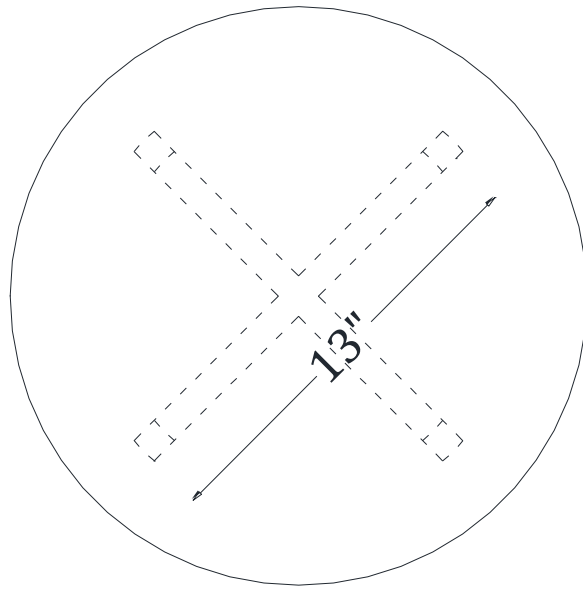

# CLUSTER COFFEE TABLE

PRODUCT SPECIFICATION

MARBLE TOP COFFEE TABLE – 32"

32"

20"

19"

GLASS TOP SIDE TABLE – 24”

MARBLE SIDE TABLE - 16"

23"

10"

WOOD SIDE TABLE – 16”

16"

22.5"

10"