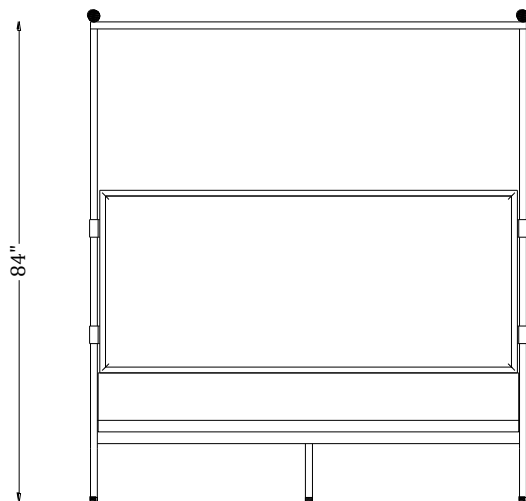

SAGE LIVING HOME & DÉCOR PRIVATE LTD

FRENCH POSTER BED

PRODUCT SPECIFICATION

TOP VIEW

FRONT VIEW

SIDE VIEW