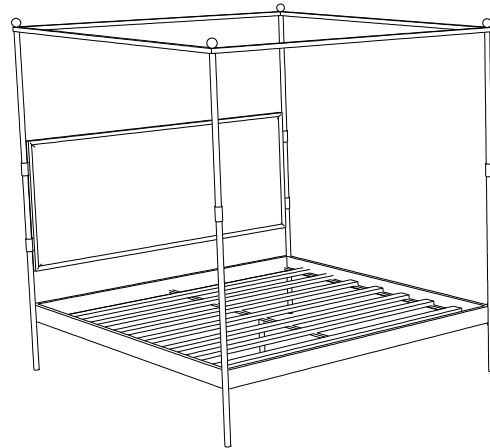

SAGE LIVING HOME & DÉCOR PRIVATE LTD

FRENCH POSTER BED

PRODUCT SPECIFICATION

TOP VIEW

FRONT VIEW

SIDE VIEW