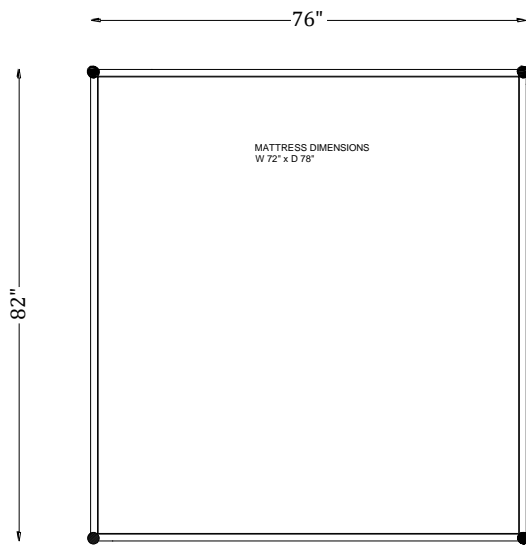

SAGE LIVING HOME & DÉCOR PRIVATE LTD

FRENCH POSTER BED

PRODUCT SPECIFICATION

TOP VIEW

FRONT VIEW

SIDE VIEW