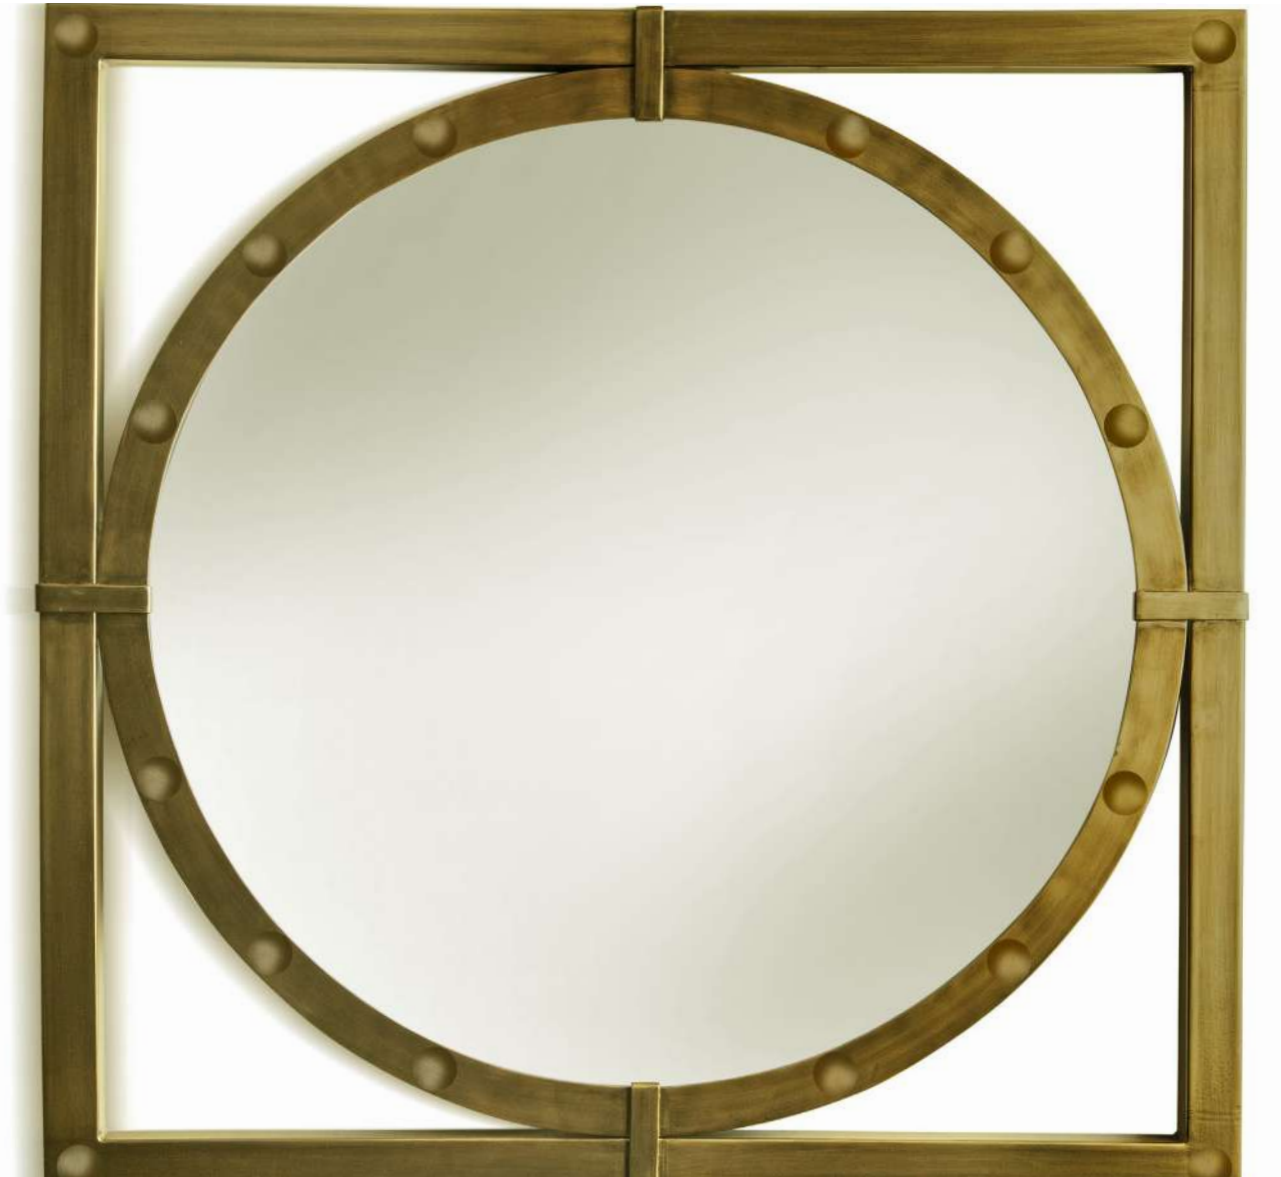

PLATZO MIRROR

DIMENSIONS:
W 42" H 42" D 2"

MATERIALS:
Steel

FINISH:
Antique Brass

MRP: Rs 58,440/-