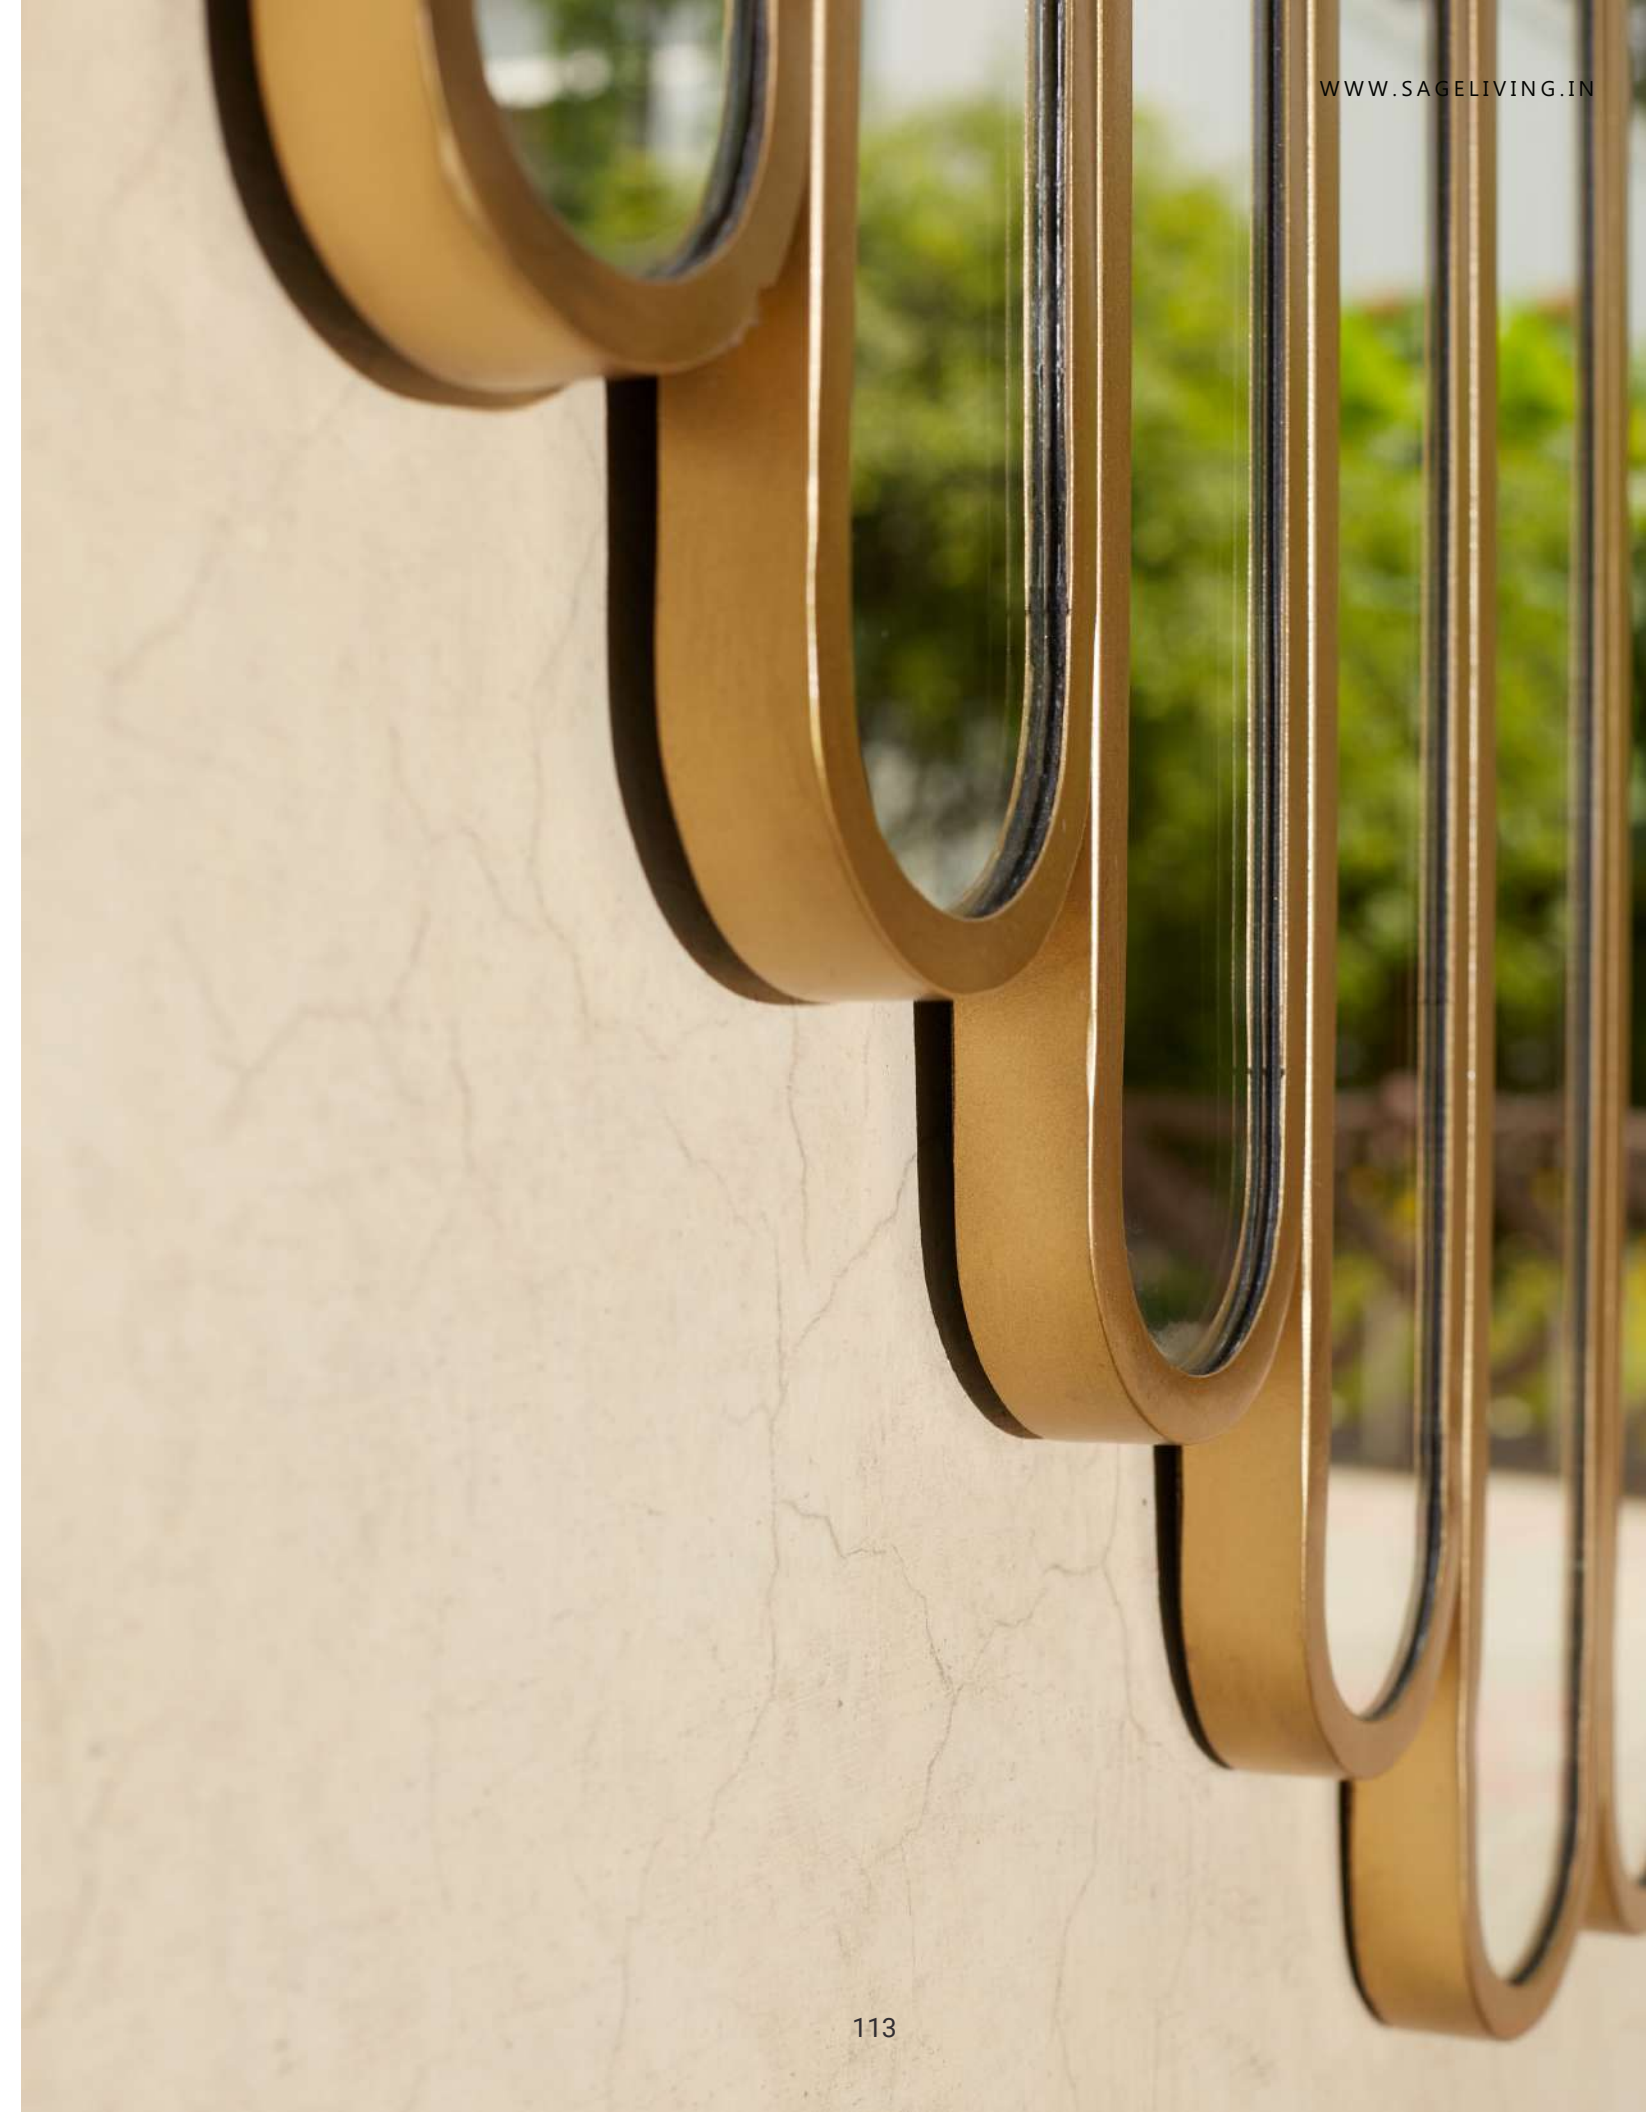

DIMENSIONS:
W 38" H 39" D 0.75"

MATERIALS:
Steel

FINISH:
Antique Brass Lacquer

MRP: Rs 49,970/-