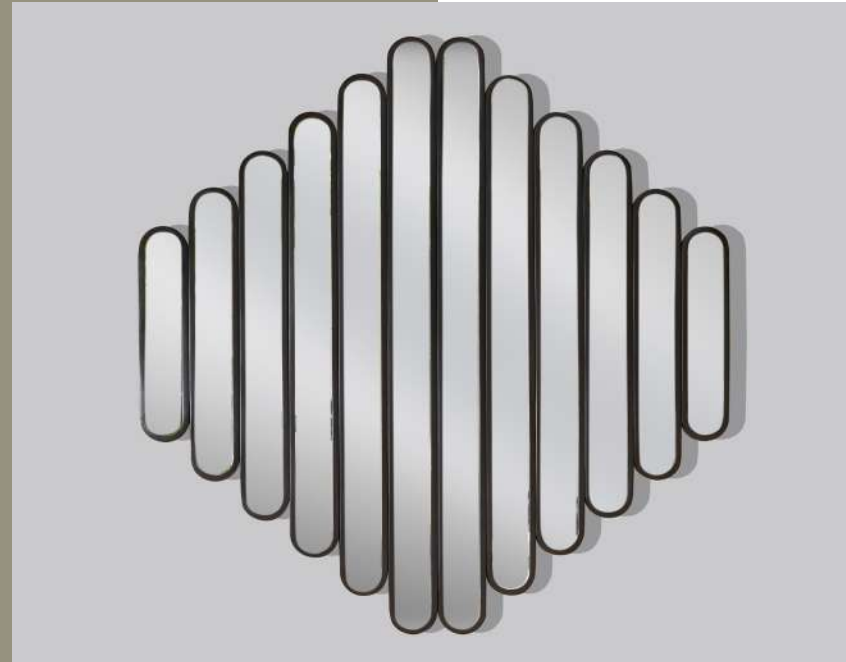

SAGE LIVING

Exclusive Collection

Product

Mirrors