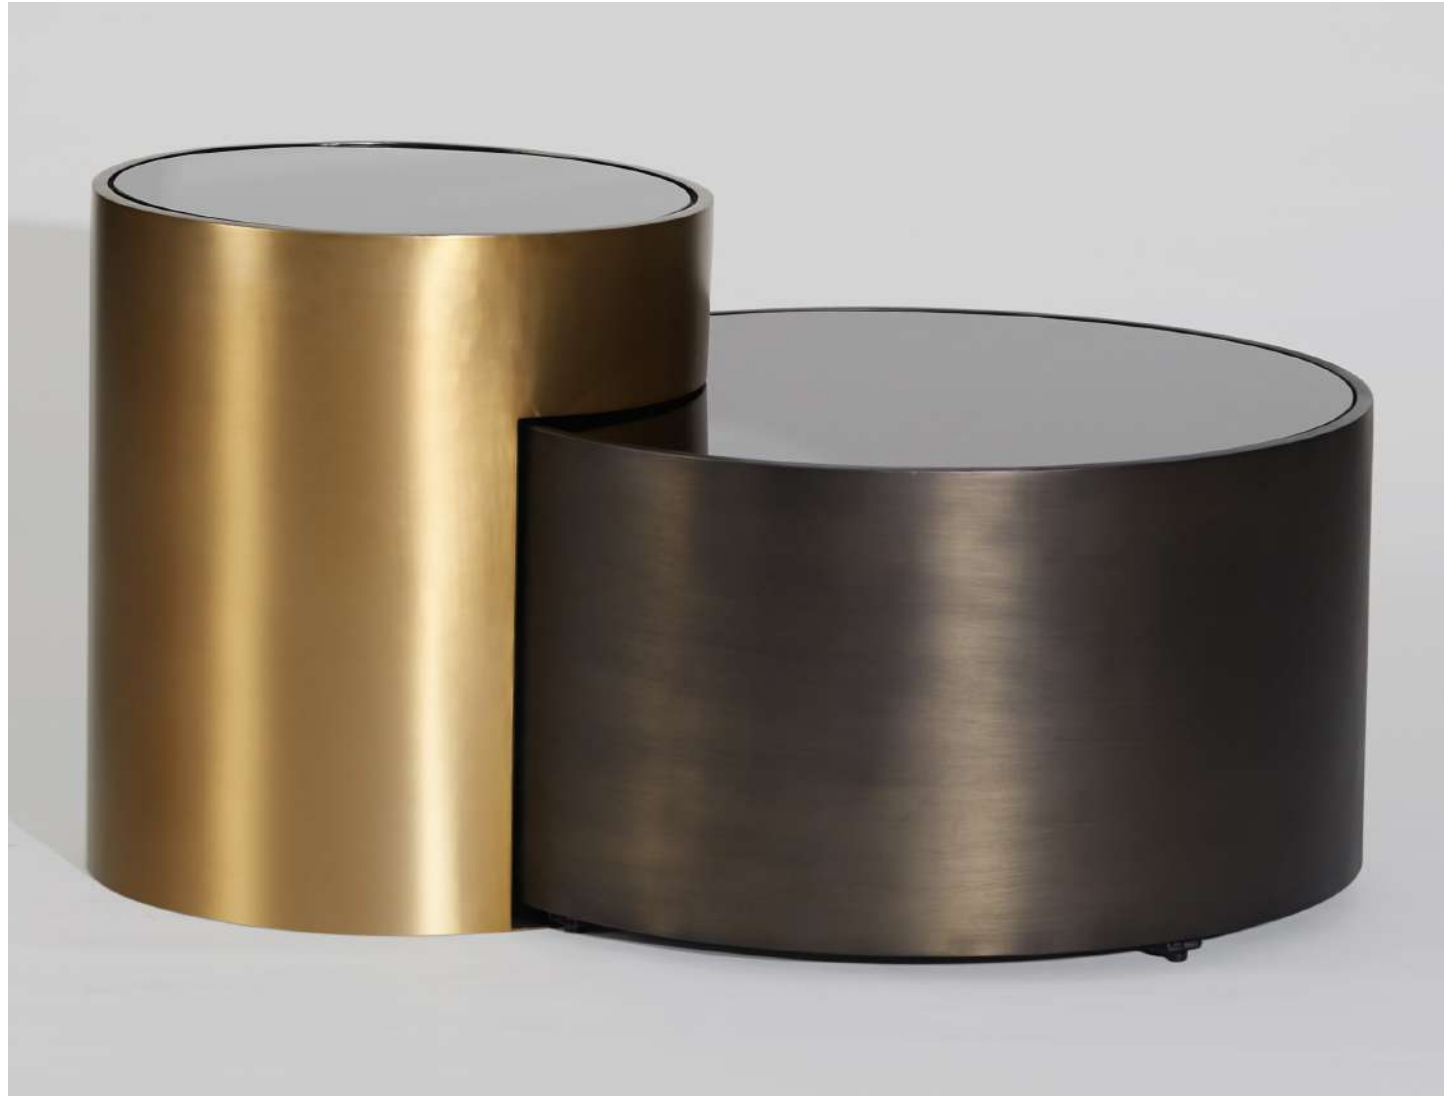

MRP: Rs 82,265/-

TWAIN COFFEE TABLE

DIMENSIONS:
W 40" D 30" H 22"

MATERIALS:
SS

FINISH:
Gunmetal /Brass PC

MRP: Rs 1,20,000/-

SWAY COFFEE TABLE

Offering versatility through its diverse shapes, this table can be styled together or individually to transform your space. The simple, geometric forms with contrasting finishes will elegantly fit into any setting.