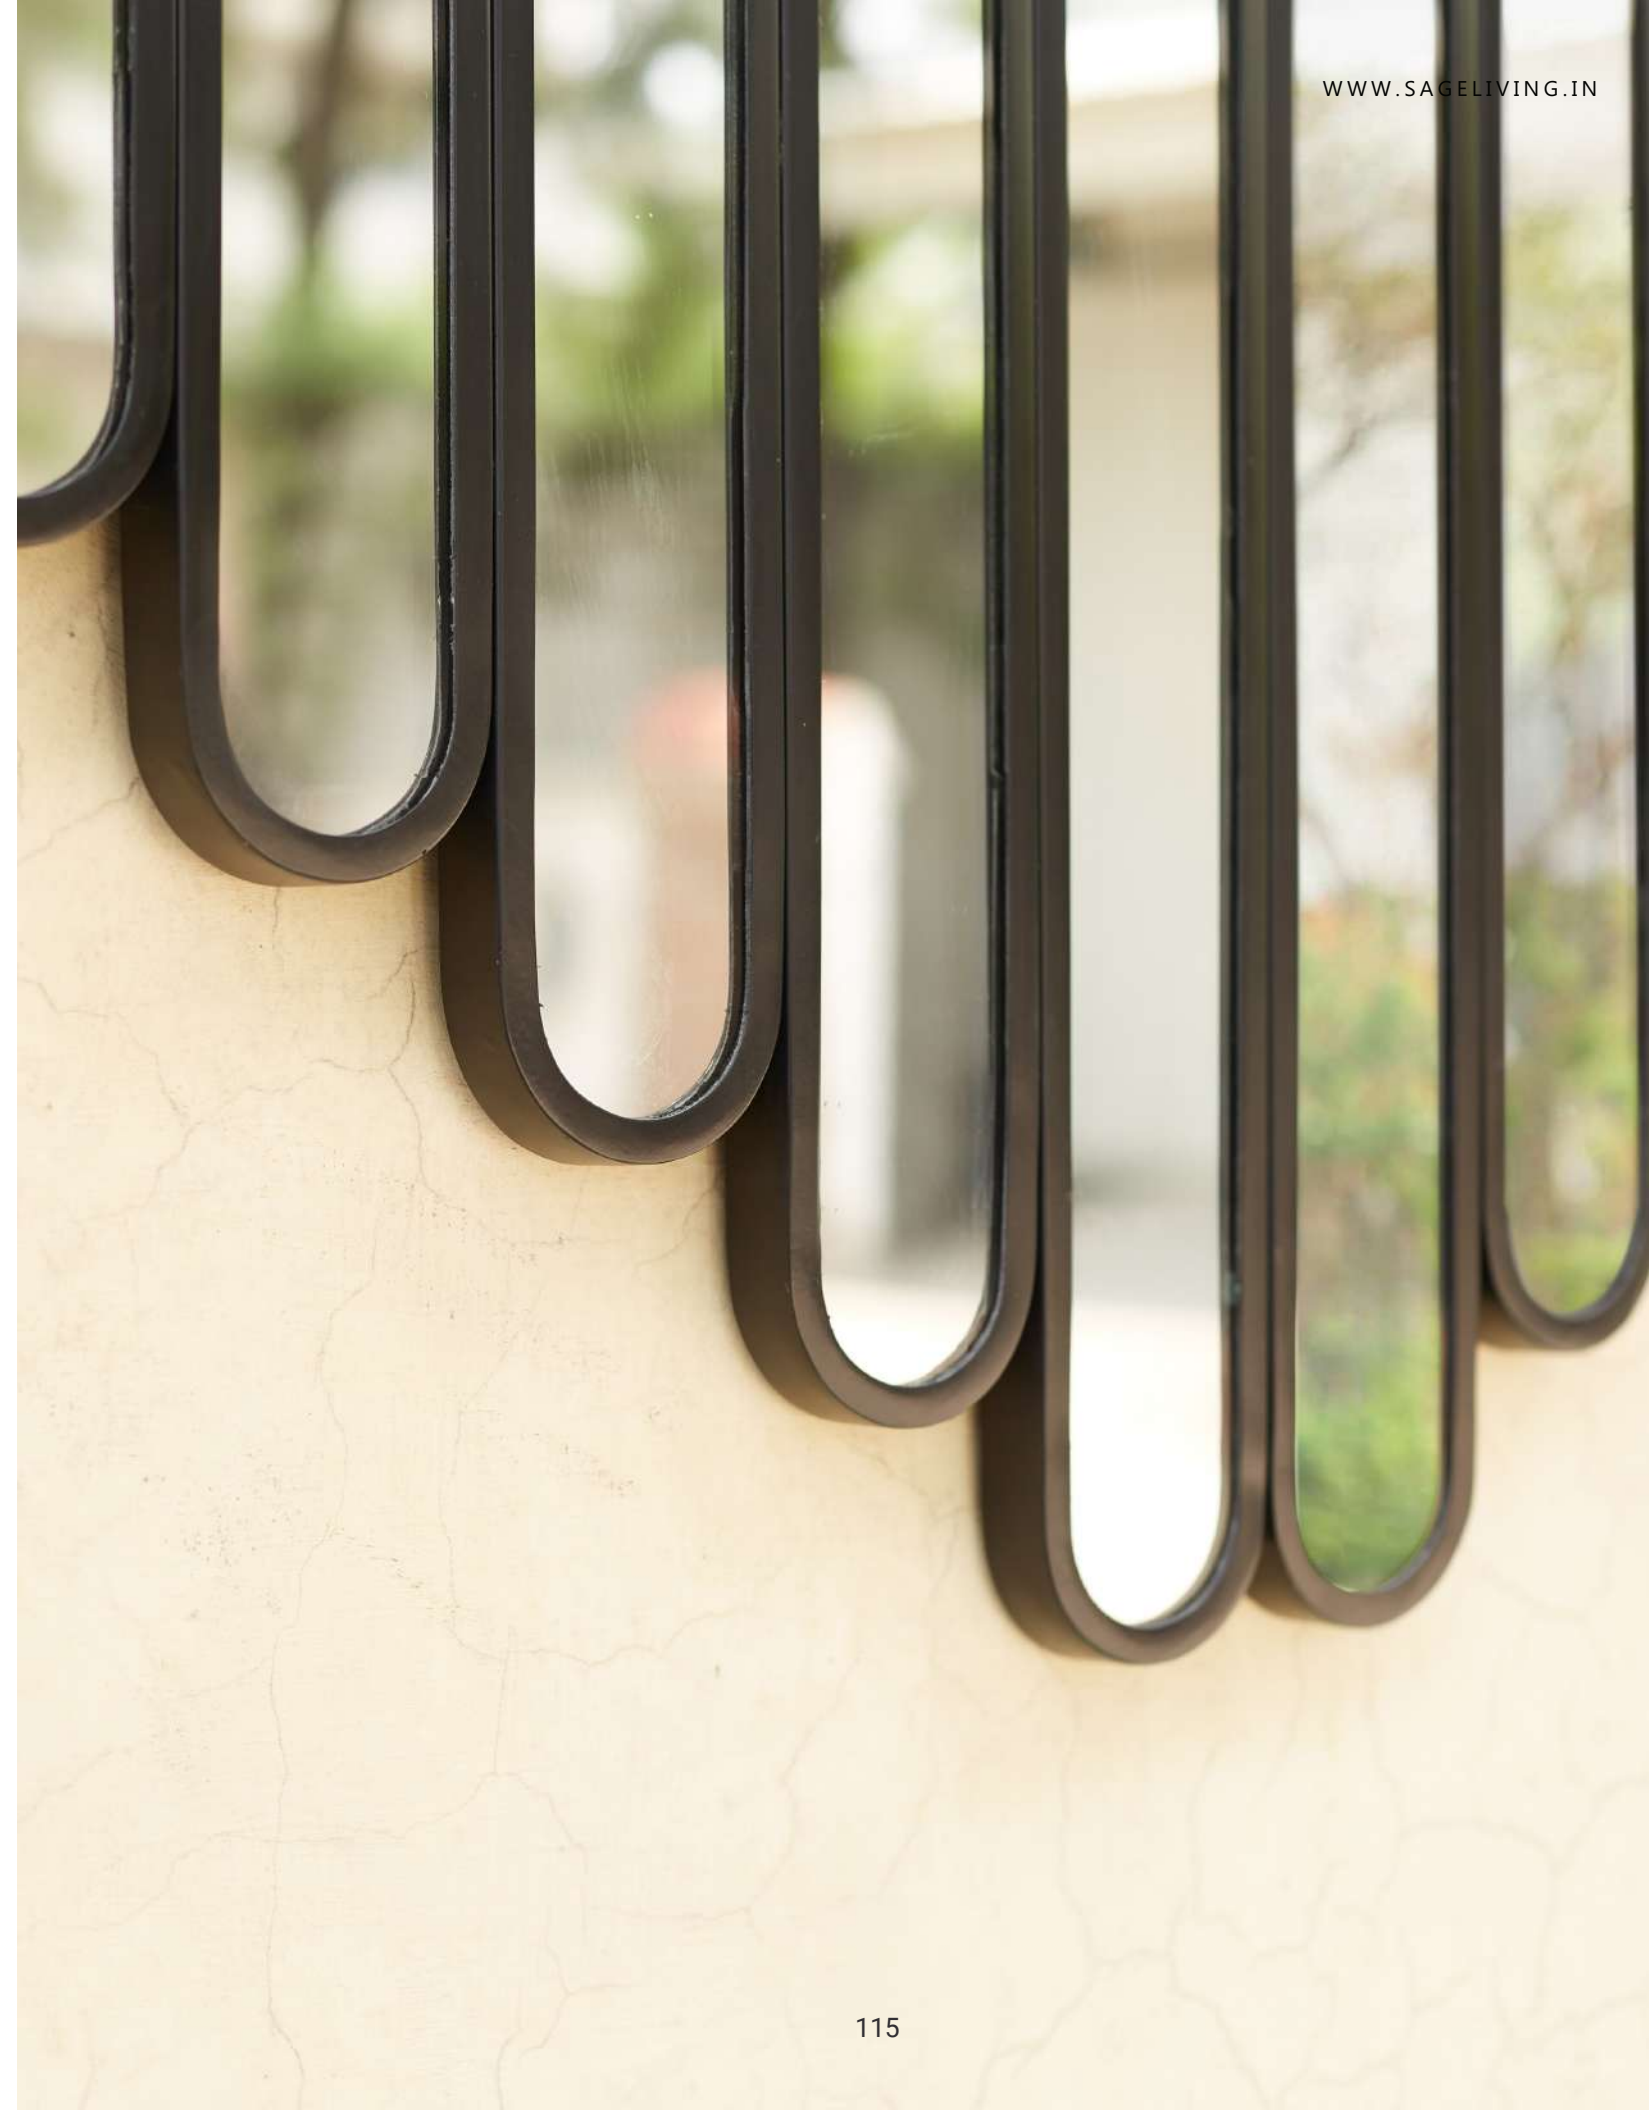

MEZZO 12 MIRROR
Brass

DIMENSIONS:
W 38" H 39" D 0.75"

MATERIALS:
Steel

FINISH:
Matte Black

MRP: Rs 49,970/-