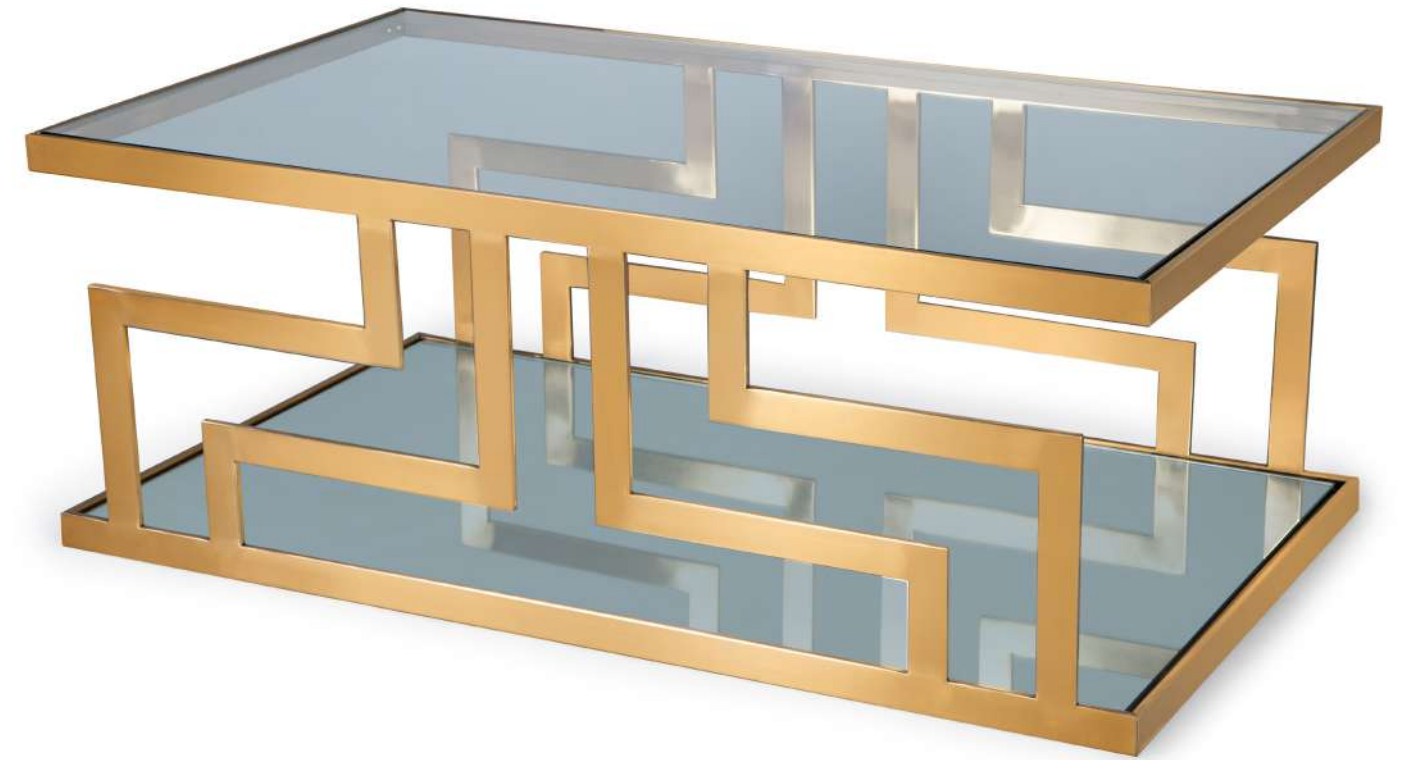

MRP: Rs 2,86,000/-

ANGULAR CHAIR

DIMENSIONS:
W 31" D 32" H 34"

MATERIALS:
SS

FINISH:
Brass Pc

UPHOLSTERY:
Upholstery can be customised

MRP: Rs 80,020/-

ANGULAR CONSOLE

DIMENSIONS:
L 72" W 16" H 32"

BASE MATERIALS:
SS/ Glass/ Mirror

FINISH:
Brass Pc

MRP: Rs 86,500/-

ANGULAR COFFEE TABLE

DIMENSIONS:
W 48" D 28" H 18"

BASE MATERIALS:
SS/ Mirror/ Glass

FINISH:
Brass Pc