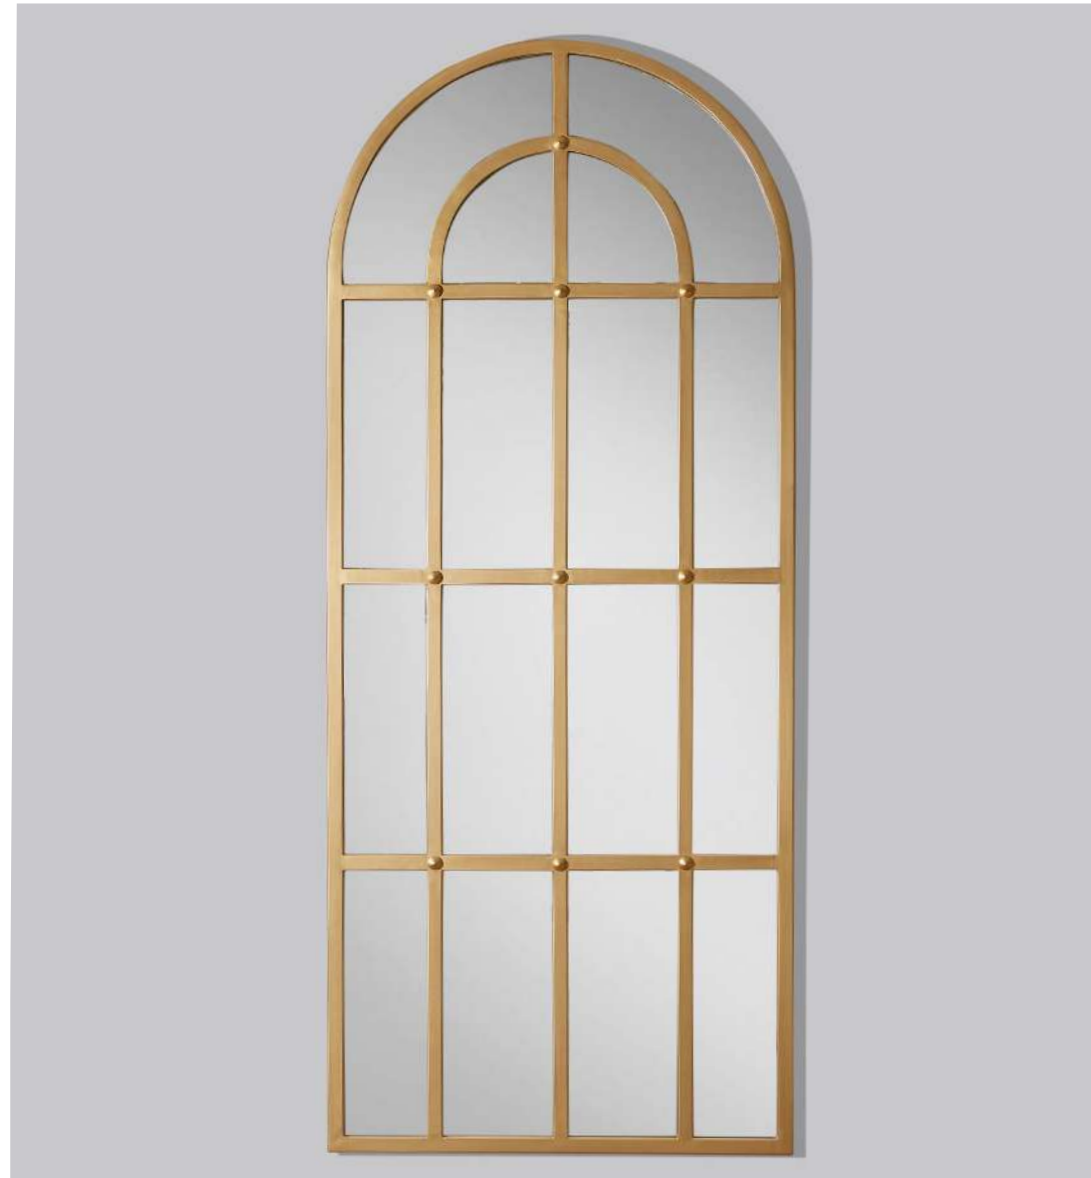

MRP: Rs 26,970/-

LINEAR CIRCULAR MIRROR

Brass

DIMENSIONS:
Dia 30" D 1.25"

MATERIALS:
Brass

FINISH:
Antique Brass

MRP: Rs 26,970/-

MEZZO 12 MIRROR
Brass

DIMENSIONS:
W 38" H 39" D 0.75"

MATERIALS:
Steel

FINISH:
Antique Brass Lacquer

MRP: Rs 49,970/-

MEZZO 12 MIRROR
Brass

DIMENSIONS:
W 38" H 39" D 0.75"

MATERIALS:
Steel

FINISH:
Matte Black

MRP: Rs 49,970/-

DIVISO LONG MIRROR

Brass

DIMENSIONS:
W 30" H 70" D 0.75"

MATERIALS:
Steel

FINISH:
Brass PC

MRP: Rs 49,970/-

DIVISO LONG MIRROR
Black

DIMENSIONS:
W 30" H 70" D 0.75"

MATERIALS:
Steel

FINISH:
Black PC

MRP: Rs 49,970/-

MEZZO LONG MIRROR
Brass

DIMENSIONS:
W 18" H 60" D 0.75"

MATERIALS:
Steel

FINISH:
Brass EPL