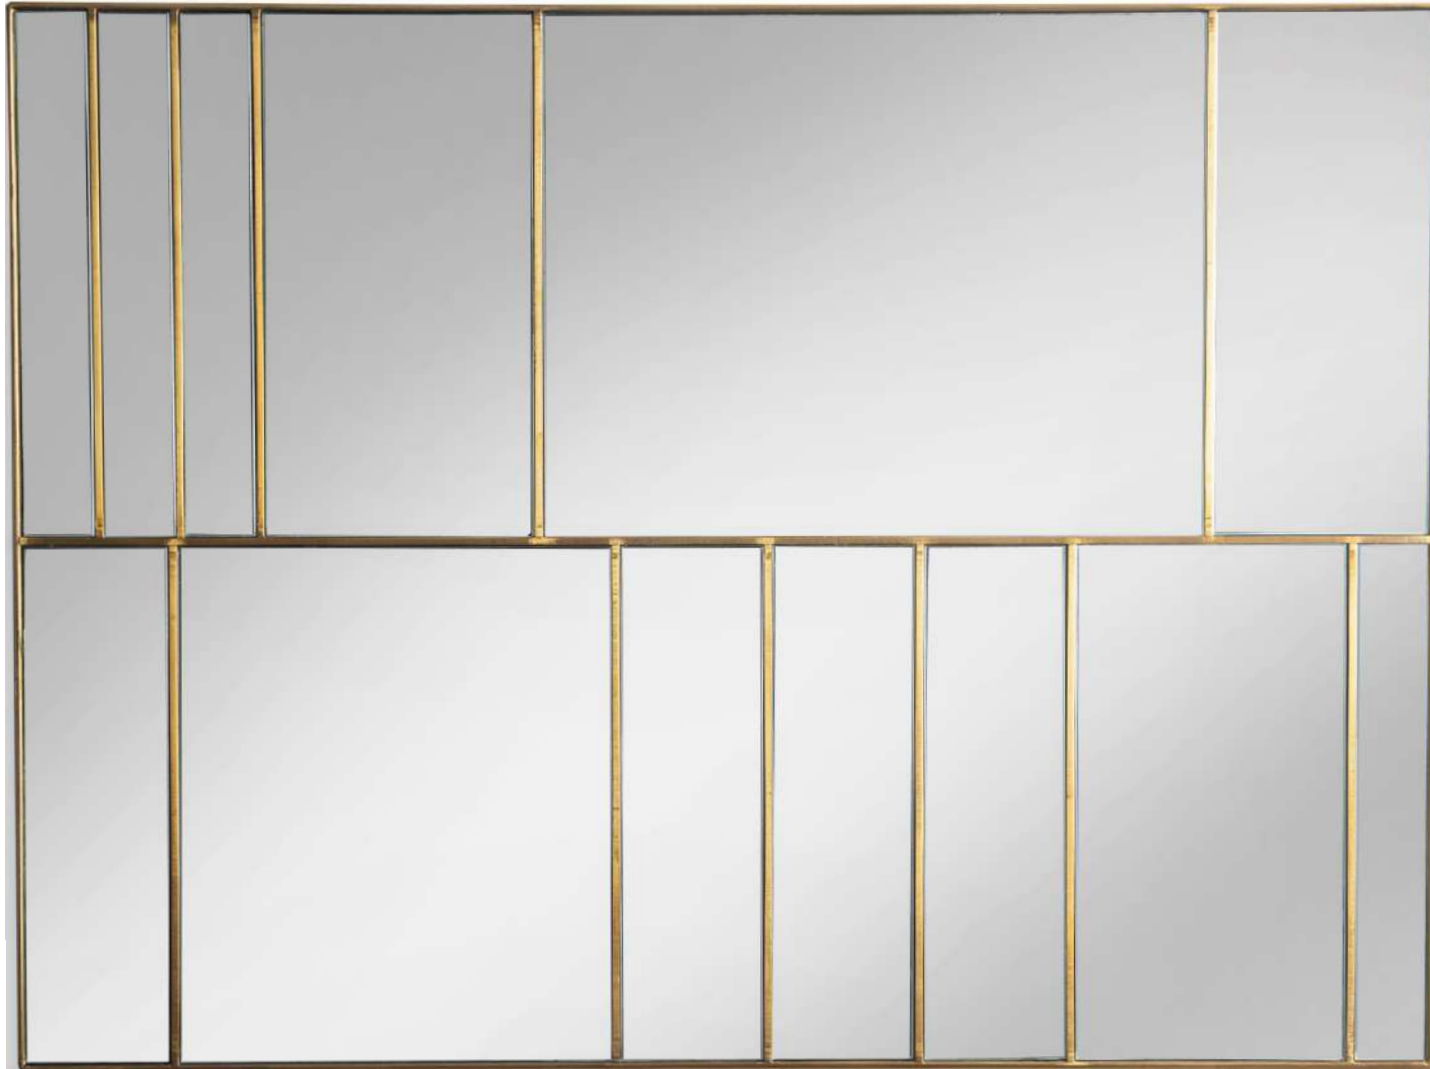

MRP: Rs 36,200/-

AFRICAN BEADED MIRROR

Black

DIMENSIONS:
Dia 35" D 9.5"

MATERIALS:
Wood

FINISH:
Black

MRP: Rs 45,450/-

AFRICAN BEADED MIRROR

Natural

DIMENSIONS:
Dia 35" D 9.5"

MATERIALS:
Wood

FINISH:
Natural

MRP: Rs 45,450/-

DROIT RECTANGULAR MIRROR

Brass

DIMENSIONS:
W 40" H 29" D 1"

MATERIALS:
Brass

FINISH:
Brass

MRP: Rs 49,070/-

PLATZO MIRROR

DIMENSIONS:
W 42" H 42" D 2"

MATERIALS:
Steel

FINISH:
Antique Brass

MRP: Rs 58,440/-