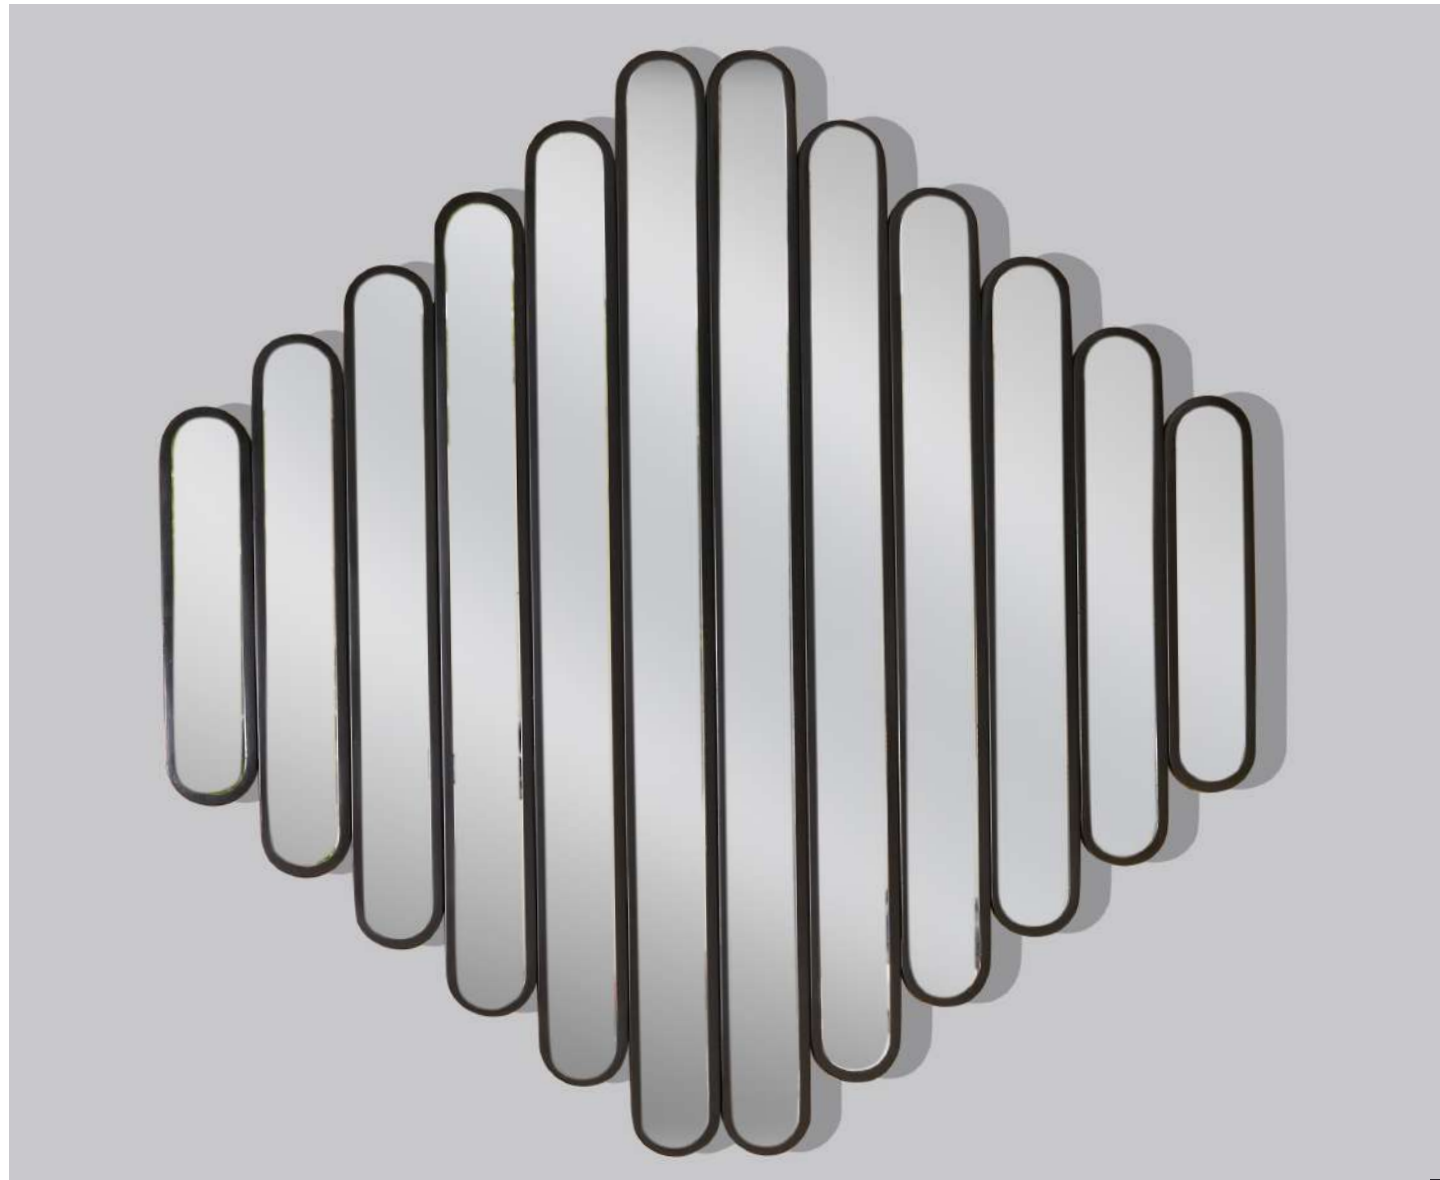

MEZZO 12 MIRROR
Brass

DIMENSIONS:
W 38" H 39" D 0.75"

MATERIALS:
Steel

FINISH:
Matte Black

MRP: Rs 49,970/-