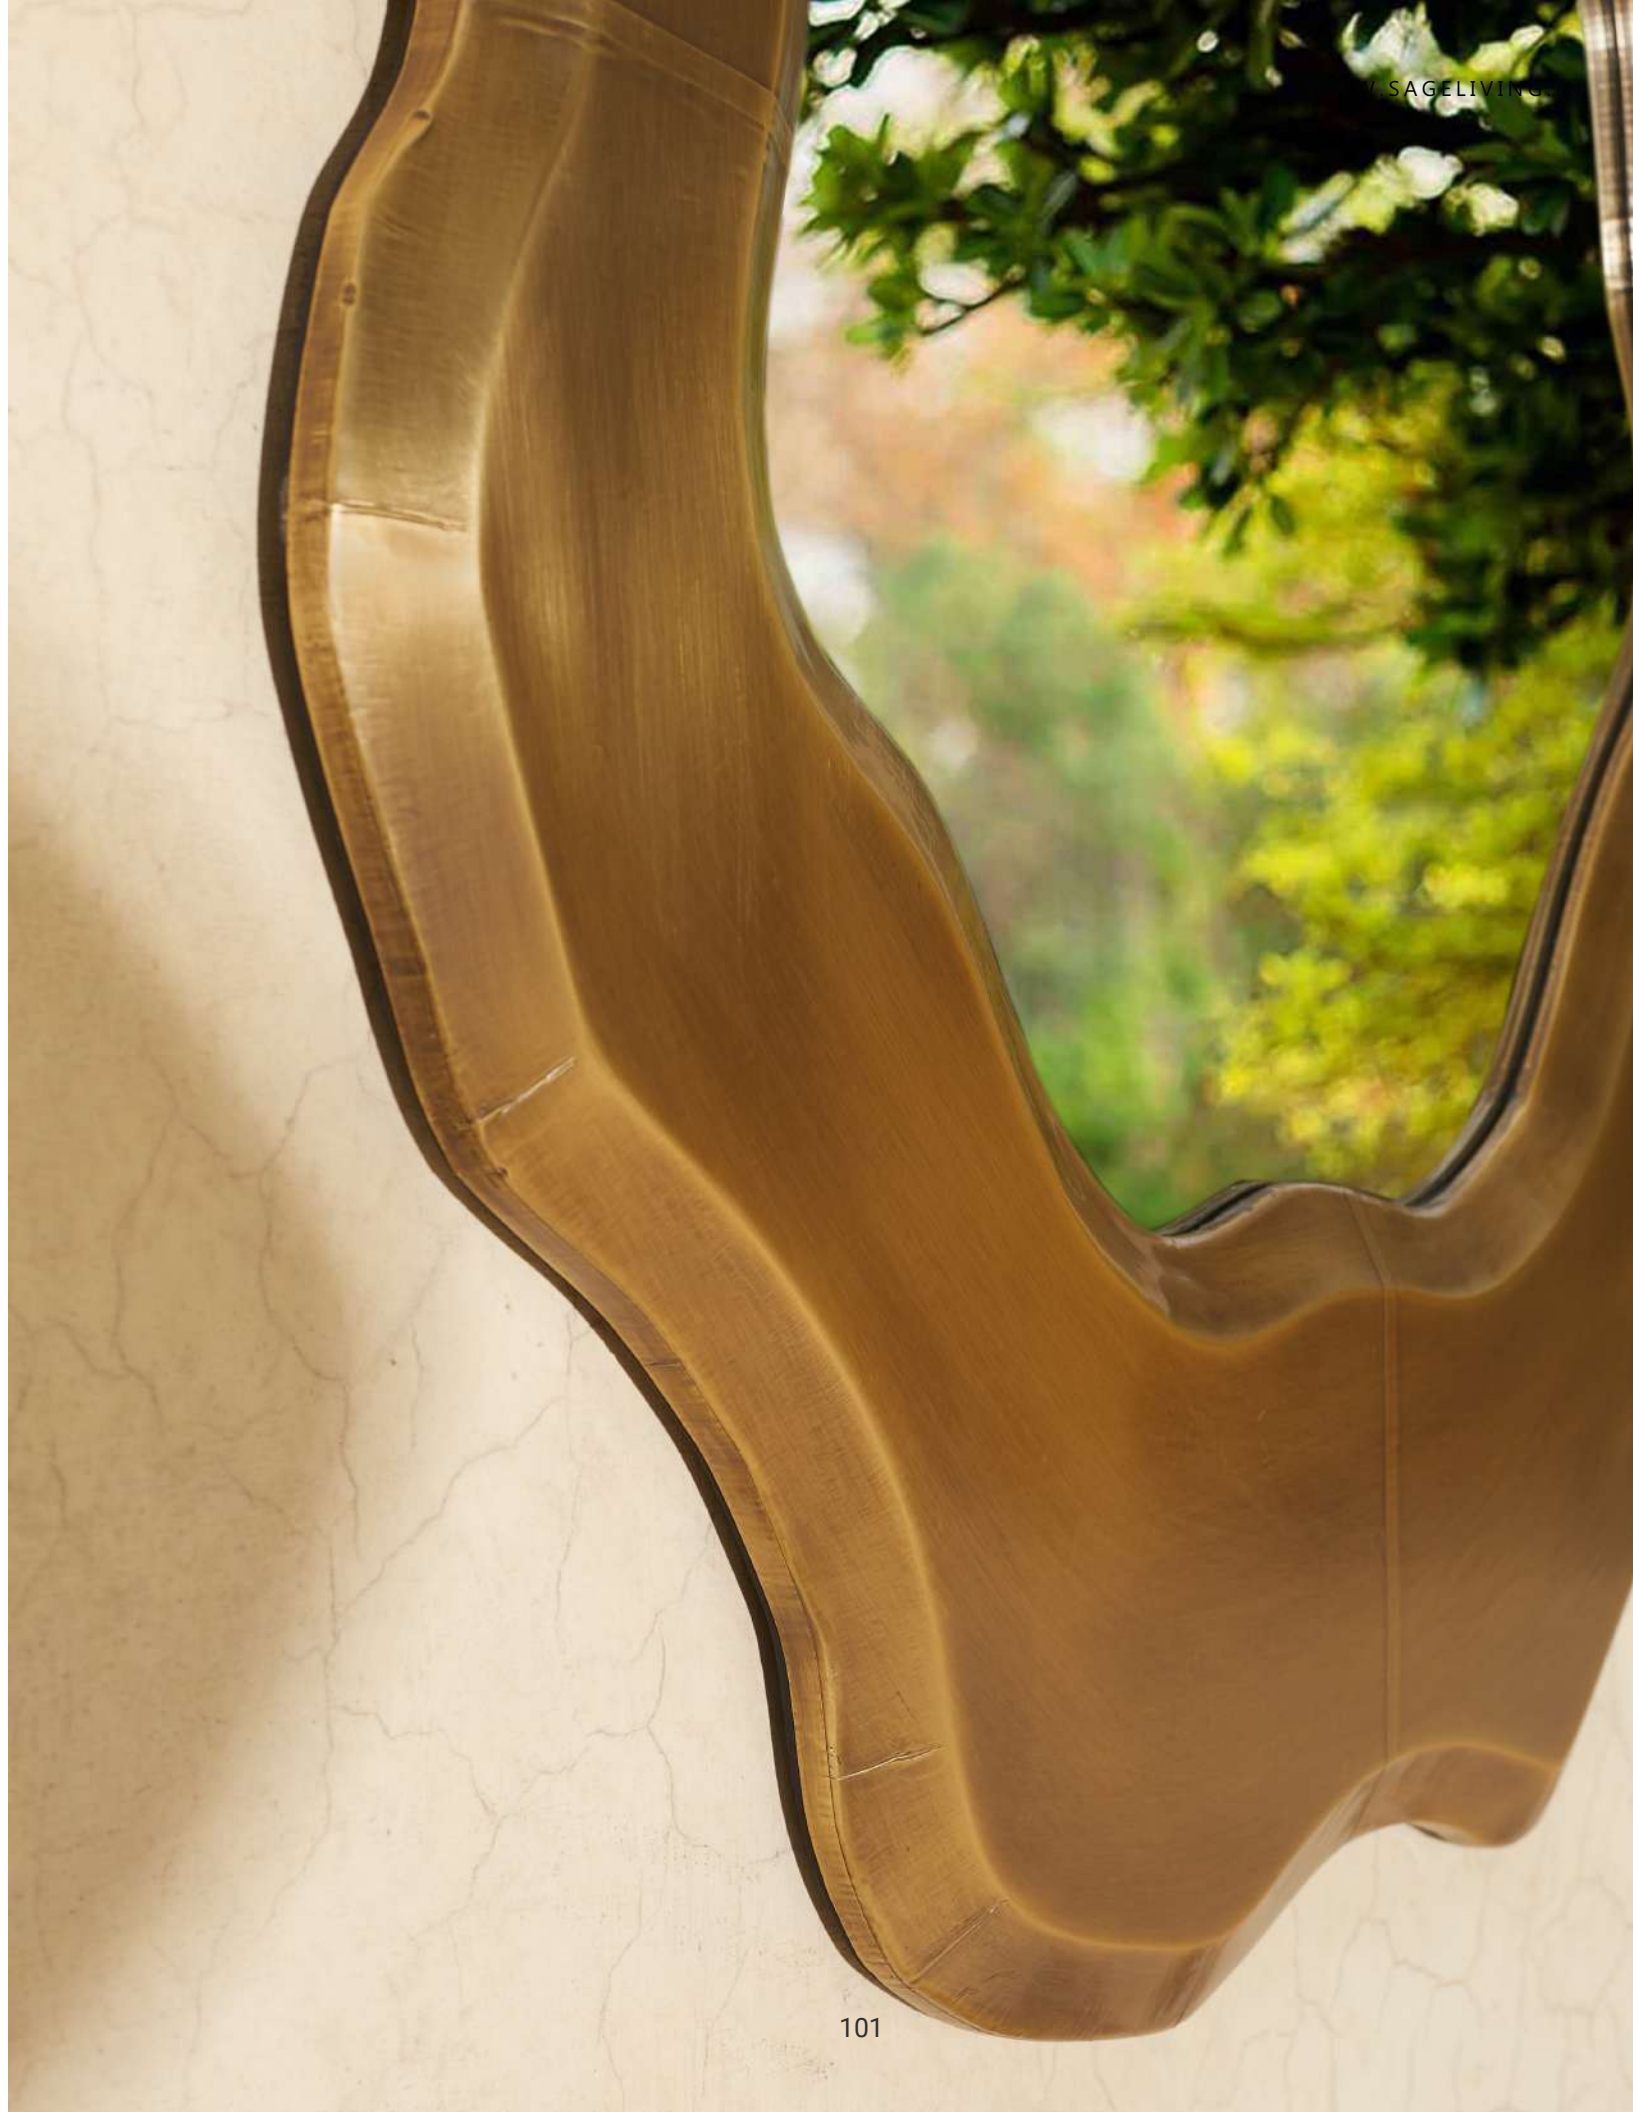

Brass

DIMENSIONS:

W 30" H 35"

MATERIALS:

Brass

FINISH:

Antique Brass

MRP: Rs 50,270/-

AMORFA MIRROR

Bronze

DIMENSIONS:

W 30" H 35"

MATERIALS:

Brass

FINISH:

Oil Rubbed Bronze