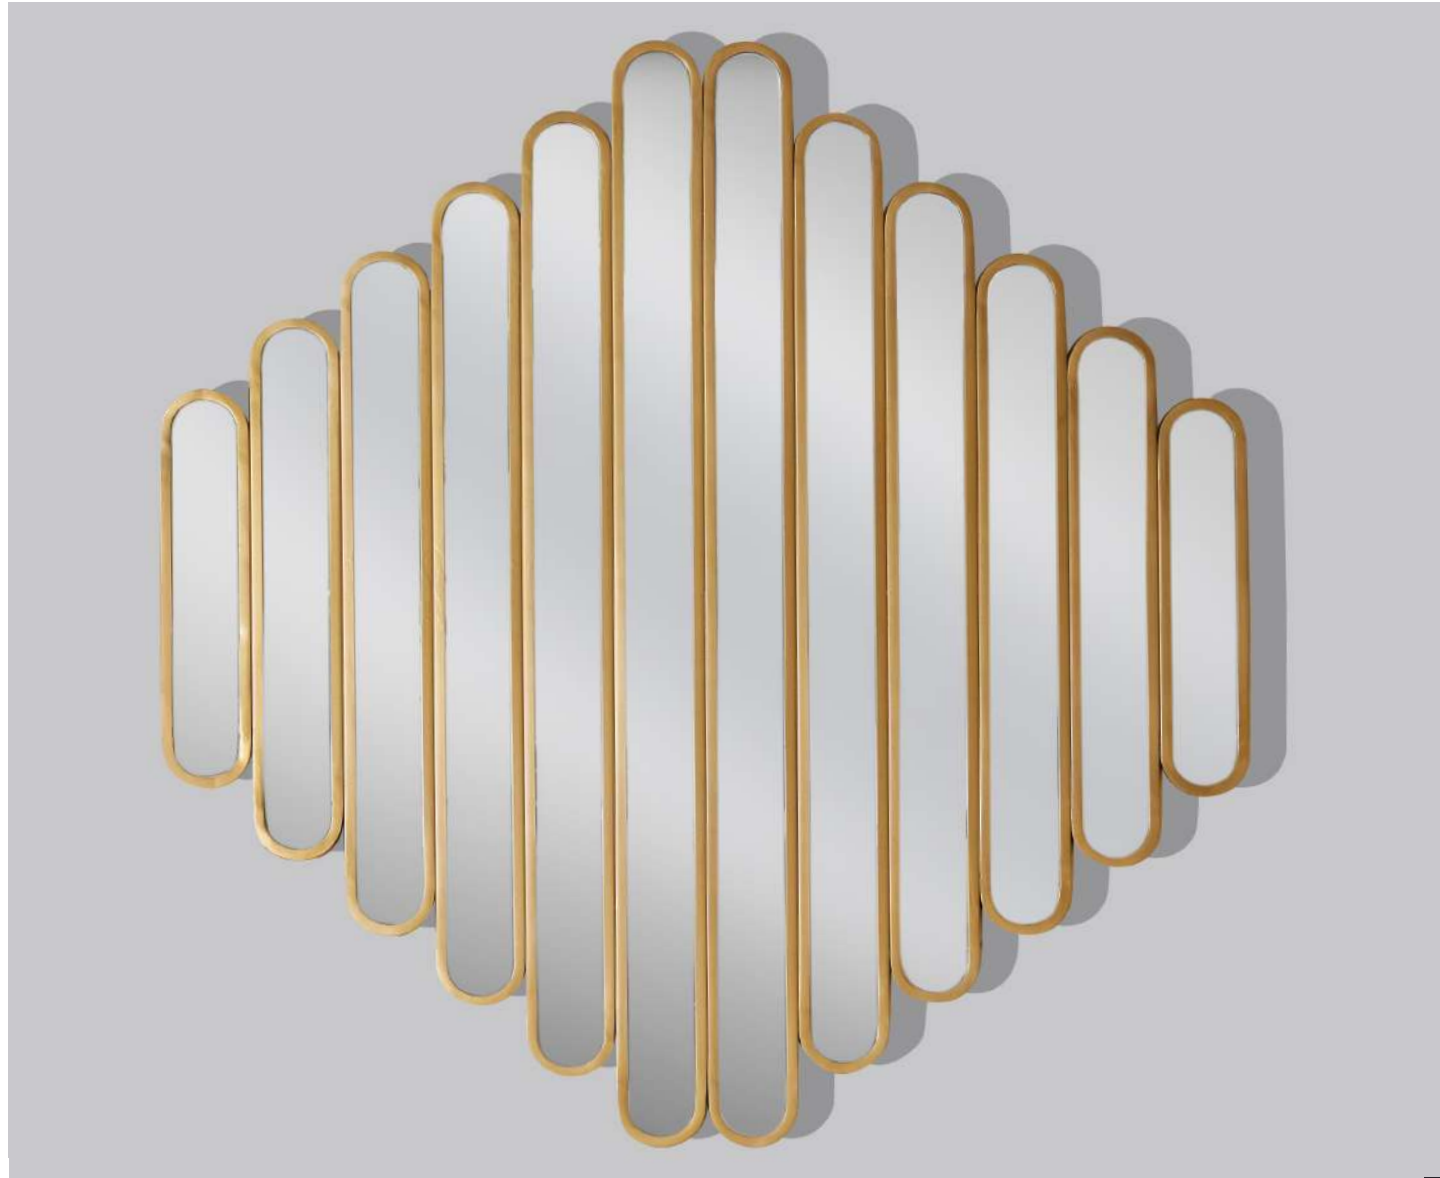

MRP: Rs 26,970/-

LINEAR CIRCULAR MIRROR

Brass

DIMENSIONS:
Dia 30" D 1.25"

MATERIALS:
Brass

FINISH:
Antique Brass

MRP: Rs 26,970/-

MEZZO 12 MIRROR
Brass