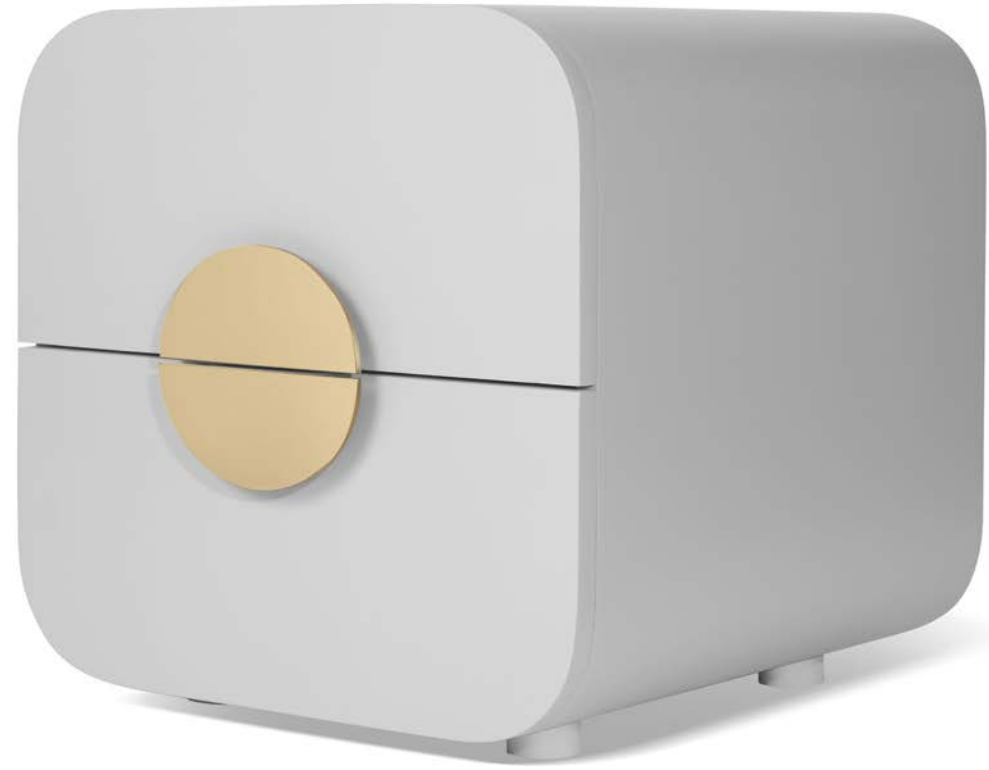

MRP: Rs 1,05,000/-

LIA SWIVEL CHAIR

DIMENSIONS:
Dia 48" H 32"

MATERIALS:
SS

FINISH:
Brass

MRP: Rs 1,56,200/-

CINNAMON SIDEBOARD

DIMENSIONS:
W 72" D 17" H 30"

MATERIALS:
Wood/Brass

FINISH:
Brass

MRP: Rs 2,80,000/-

FRENCH POSTER BED

DIMENSIONS:
W 76" D 82" H 84"

MATTRESS DIMENSIONS:
W 72" D 78"

MATERIALS:
Brass

FINISH:
Brass Patina

MRP: Rs 2,88,000/-

AURA STUDY TABLE

DIMENSIONS:
W 72" D 23" H 30"

MATERIALS:
Wood/SS/Glass Top

FINISH:
Brass

MRP: Rs 1,75,800/-

MOON STUDY TABLE

DIMENSIONS:
W 60" D 24" H 30"

MATERIALS:
HDF/SS

FINISH:
PU/Brass

MRP: Rs 1,10,000/-

MOON BEDSIDE TABLE

DIMENSIONS:
W 20" D 21" H 22"

MATERIALS:
HDF/SS

FINISH:
PU/Brass

MRP: Rs 75,800/-