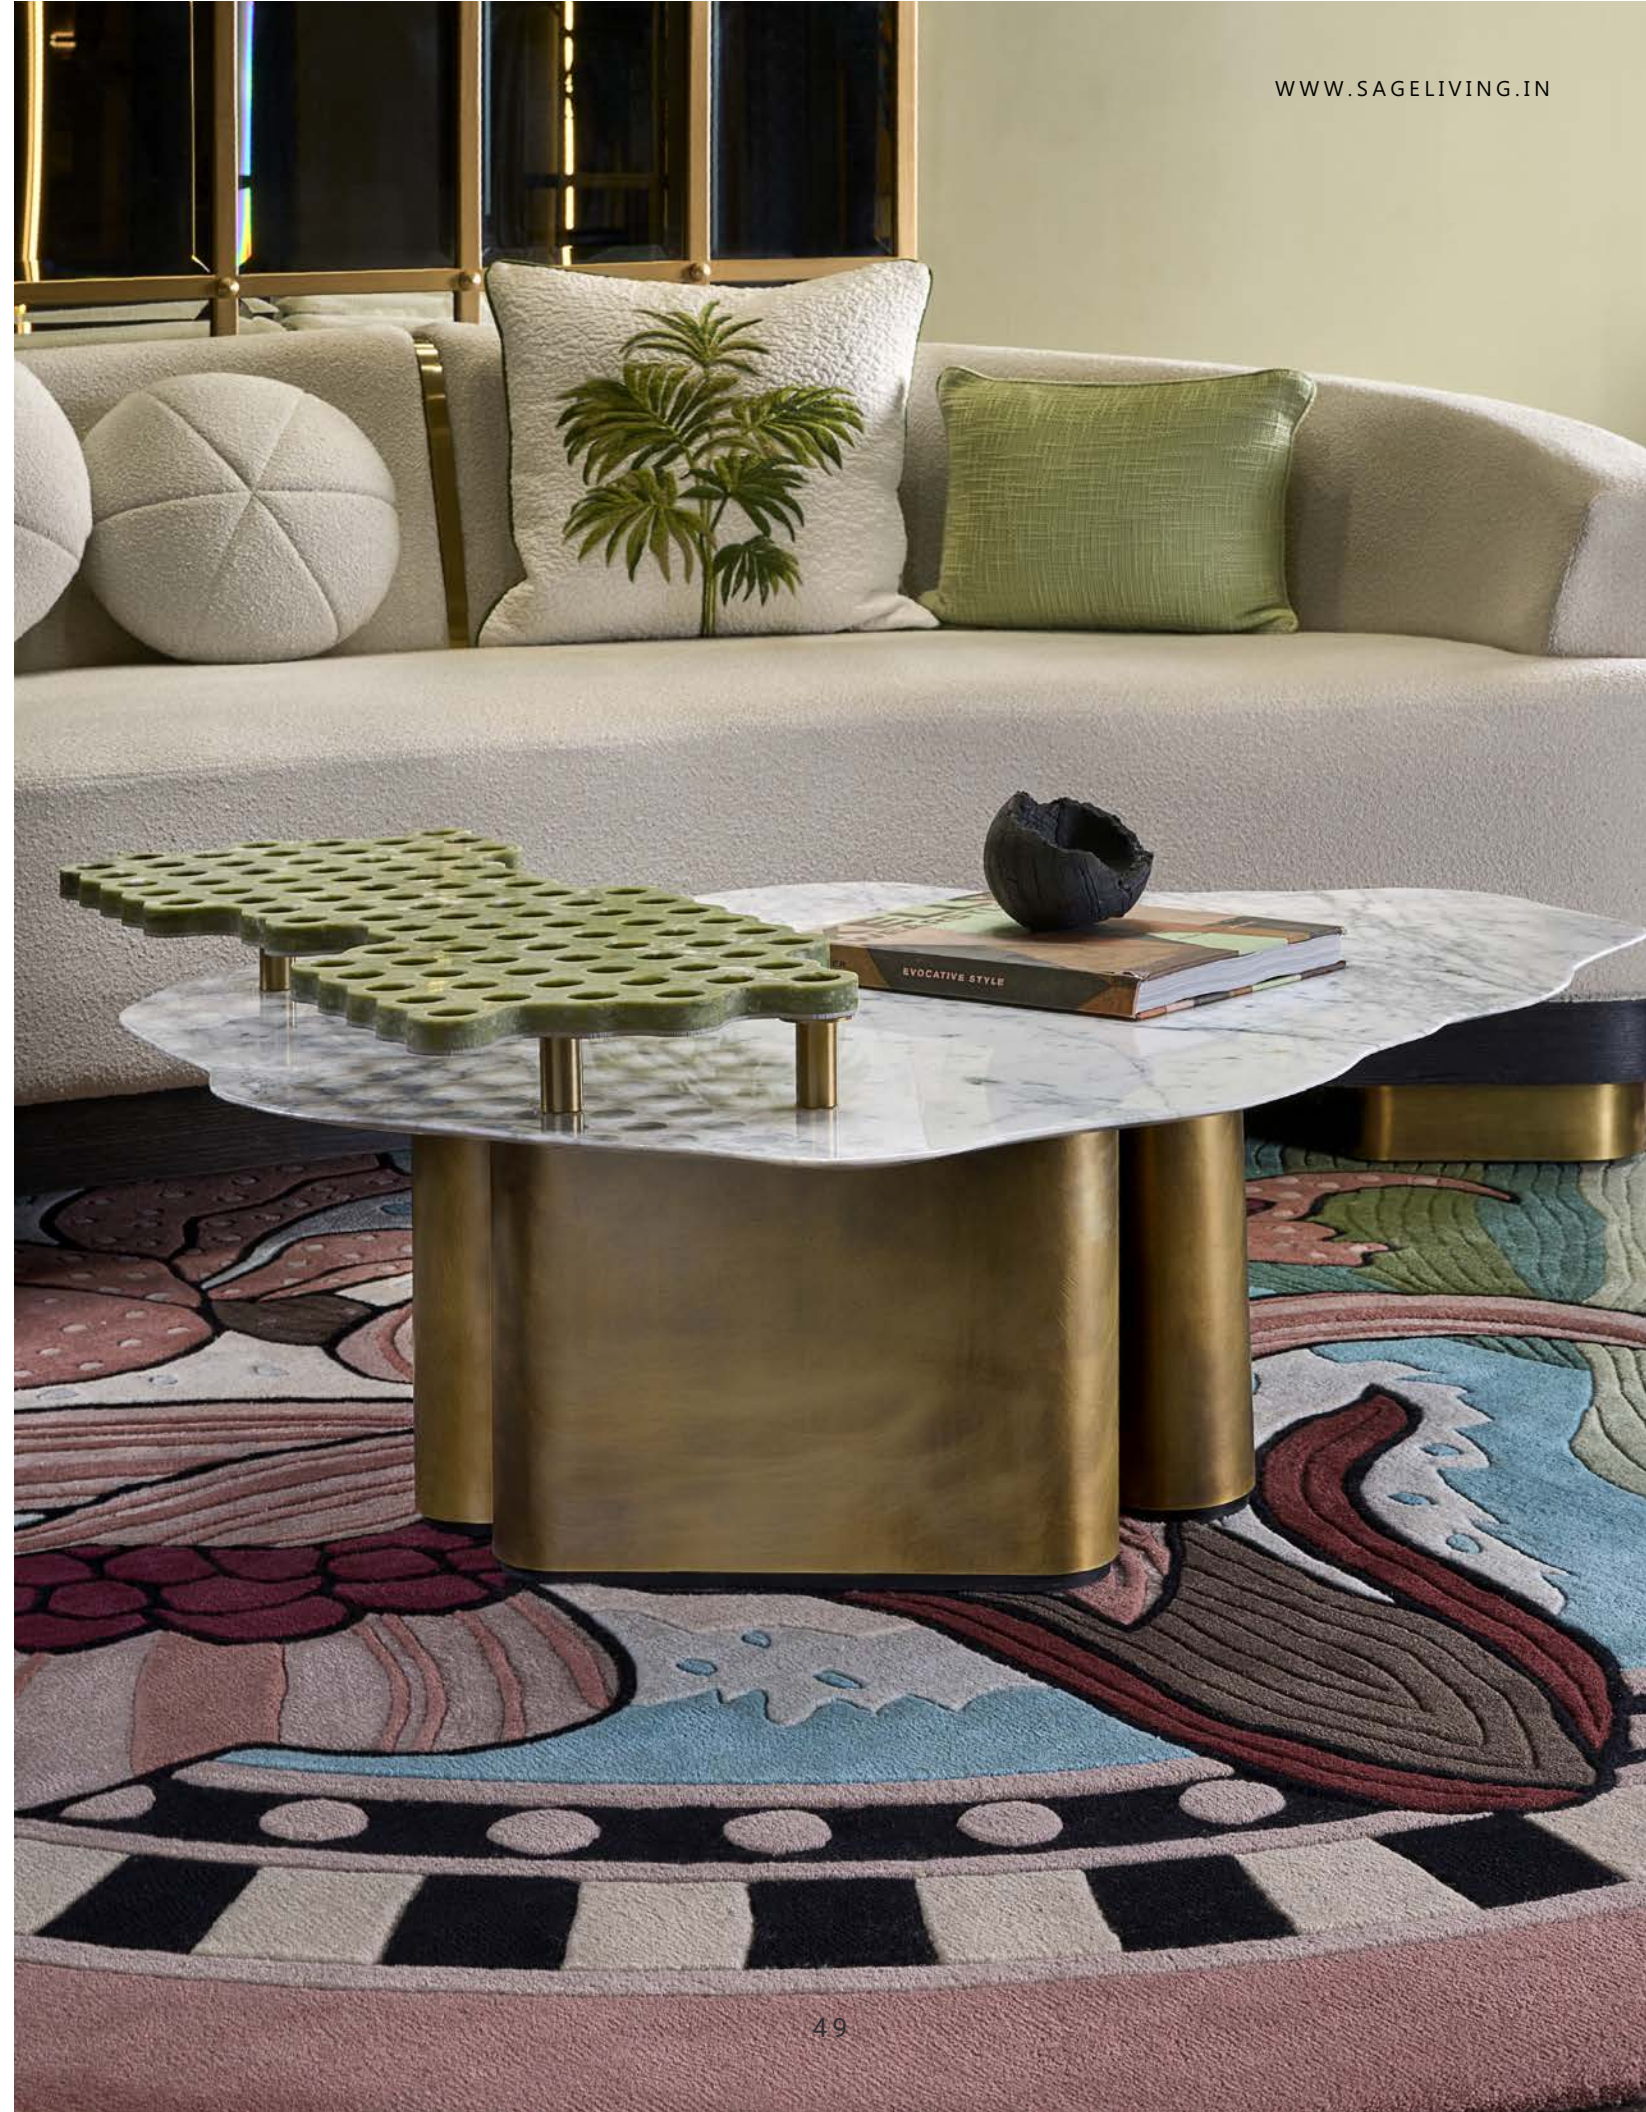

Upholstery can be customized

MRP: Rs 1,80,000/-

PHI COFFEE TABLE

DIMENSIONS:
W 41" D 36" H 16"

MATERIALS:
Brass/ Marble

FINISH:
Brass Patina base

MRP: Rs 3,58,000/-

PEARL ONYX COFFEE TABLE