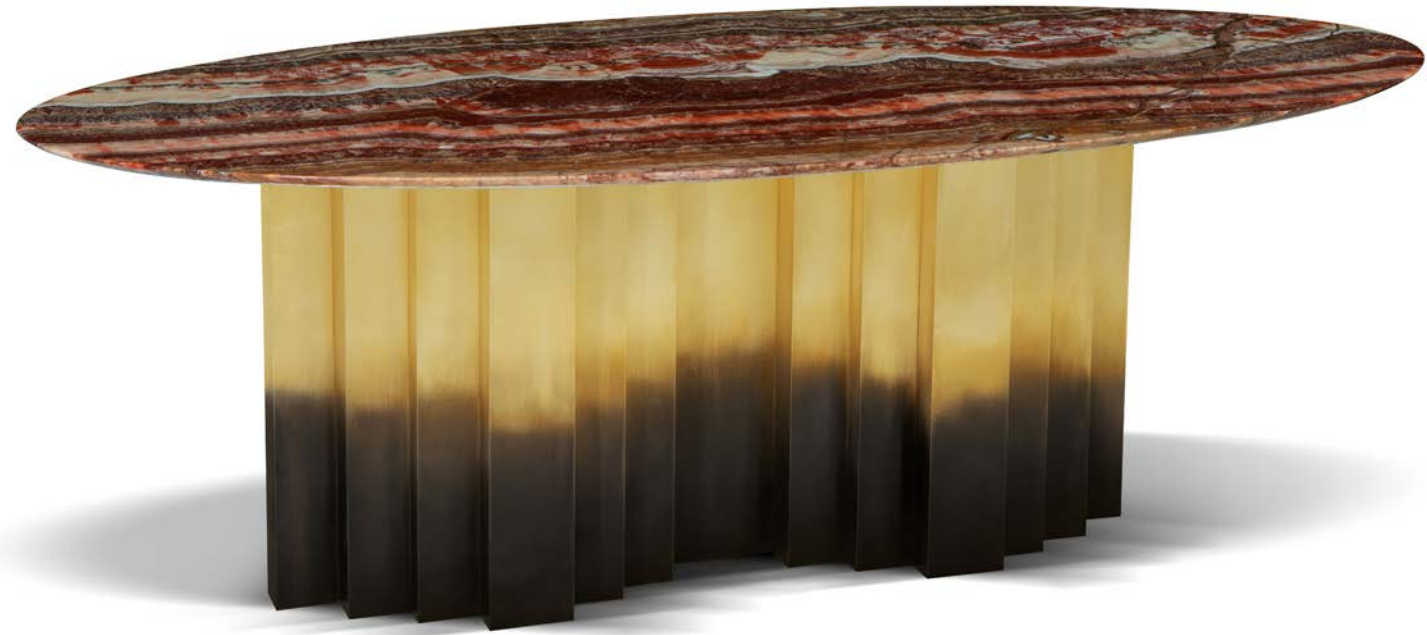

MERLOT DINING TABLE

DIMENSIONS:
W 84" D 42" H 30"

MATERIALS:
Brass/ Marble

FINISH:
Copper Patina top/ Zinc Patina base

MRP: Rs 6,88,000/-