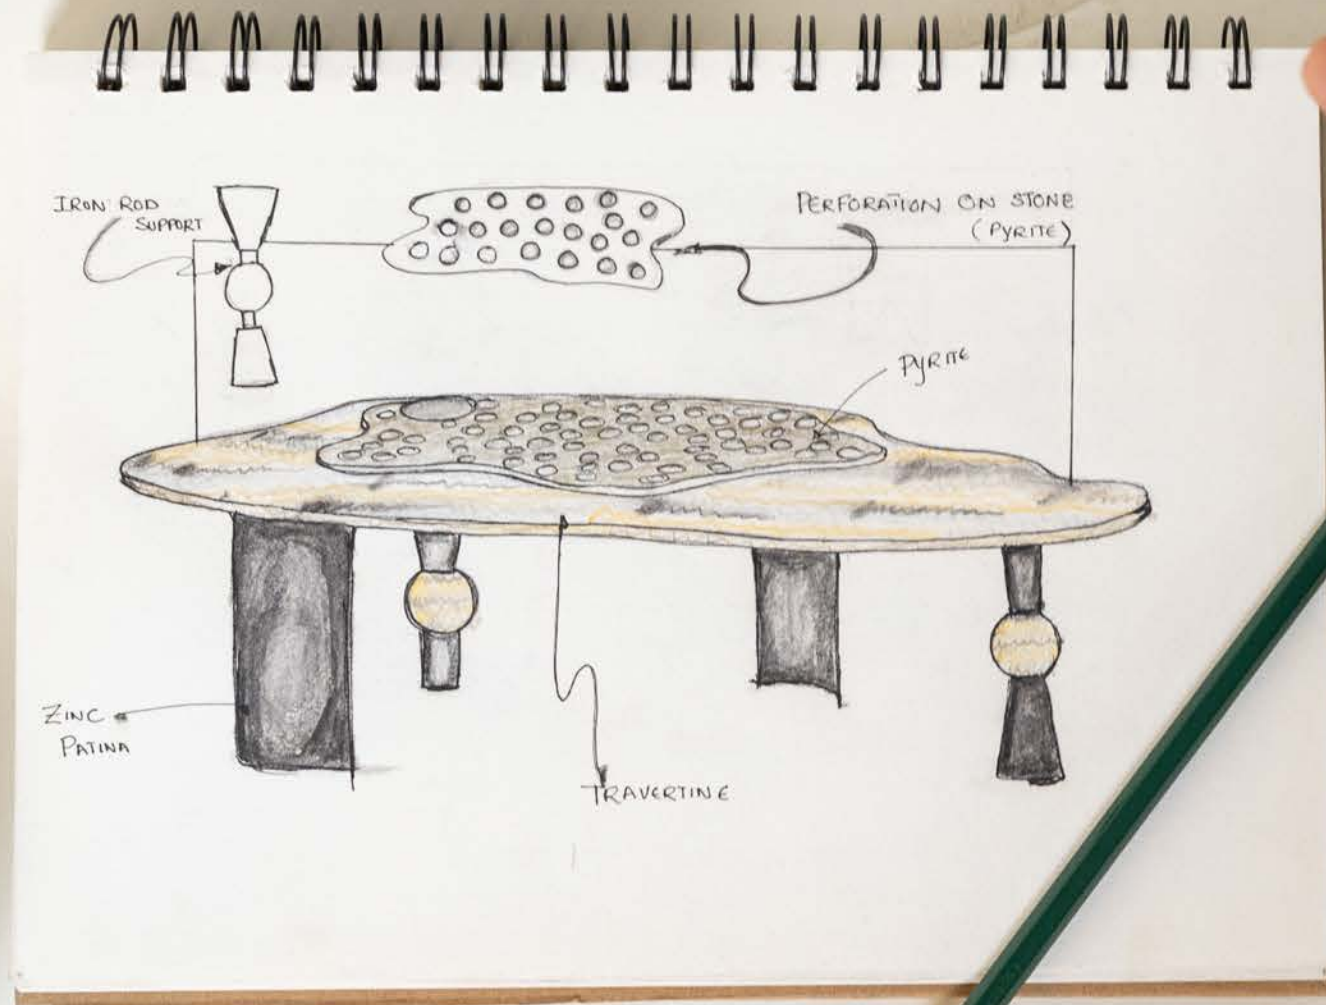

ENSO COLLECTION

Enso is a sacred circle, a significant symbol in Zen Buddhism that represents the circle of togetherness. It is traditionally drawn in a single free stroke and is symbolic of letting the mind free and allowing the body to create. It is a universal expression of wholeness that lives deep in our beings. Ensō exemplifies the various dimensions of the Japanese wabi-sabi perspective and aesthetic: fukinsei (asymmetry, irregularity), kanso (simplicity), shizen (natural), yugen (subtly profound grace).

The expressive fluid stroke of Enso is resonated throughout the products in this collection. The flowy soft forms of the products signifies the free mind. They emphasis on the beauty in irregularity and asymmetry, accepting them as real and raw as they are. This concept is also reflected through our material choices like Travertine and Pyrite. Travertine is a natural stone that possesses spectacular beauty. Its irregular surface scored with small hollows presents an infinite variety of patterns, bright and whimsical veins and changing coloration filled with subtleties. The pyrite table top flaunts its broken pattern created by the combinations of pyrite stones and creates a dynamic look full of texture and depth. The products in this collection gives an earthy feel there by creating a feeling of oneness with oneself and nature