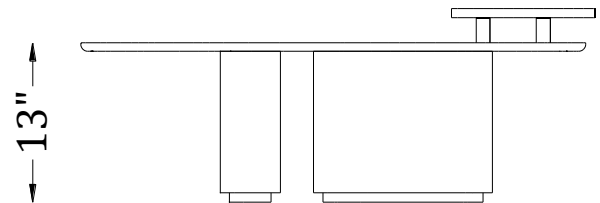

SAGE LIVING HOME & DÉCOR PRIVATE LTD

PHI COFFEE TABLE - BLACK

PRODUCT SPECIFICATION

16"

13"