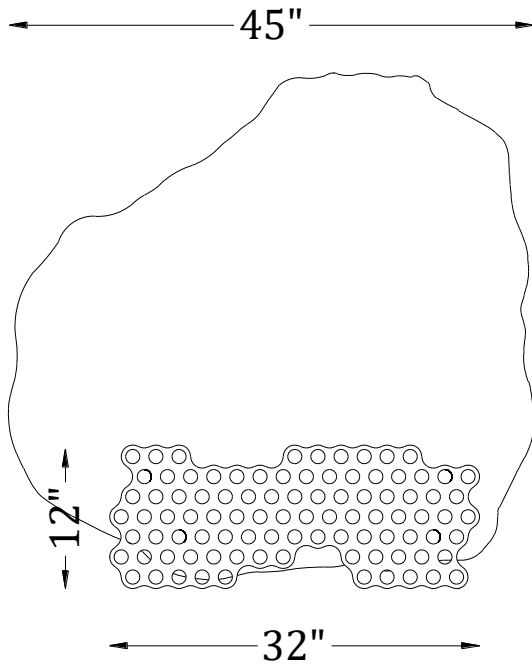

SAGE LIVING HOME & DÉCOR PRIVATE LTD

PHI COFFEE TABLE - BLACK

PRODUCT SPECIFICATION

16"

13"