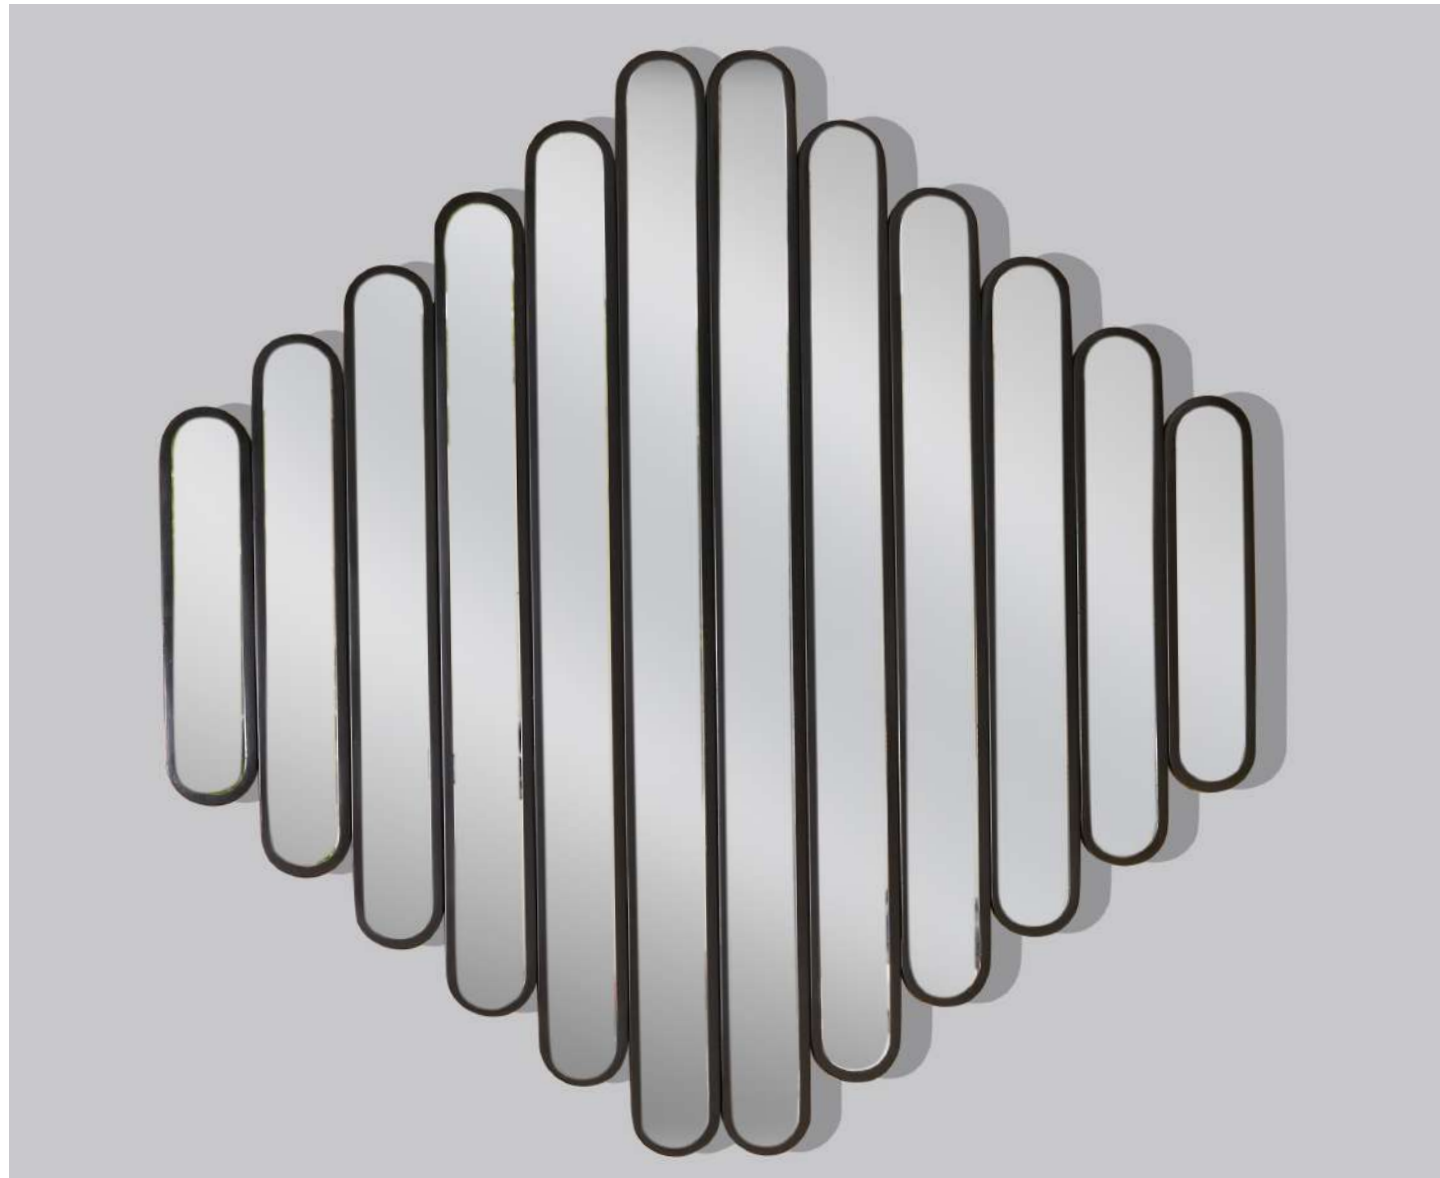

MEZZO 12 MIRROR
Brass

DIMENSIONS:
W 38" H 39" D 0.75"

MATERIALS:
Steel

FINISH:
Antique Brass Lacquer

MRP: Rs 49,970/-

MEZZO 12 MIRROR
Black

DIMENSIONS:
W 38" H 39" D 0.75"

MATERIALS:
Steel