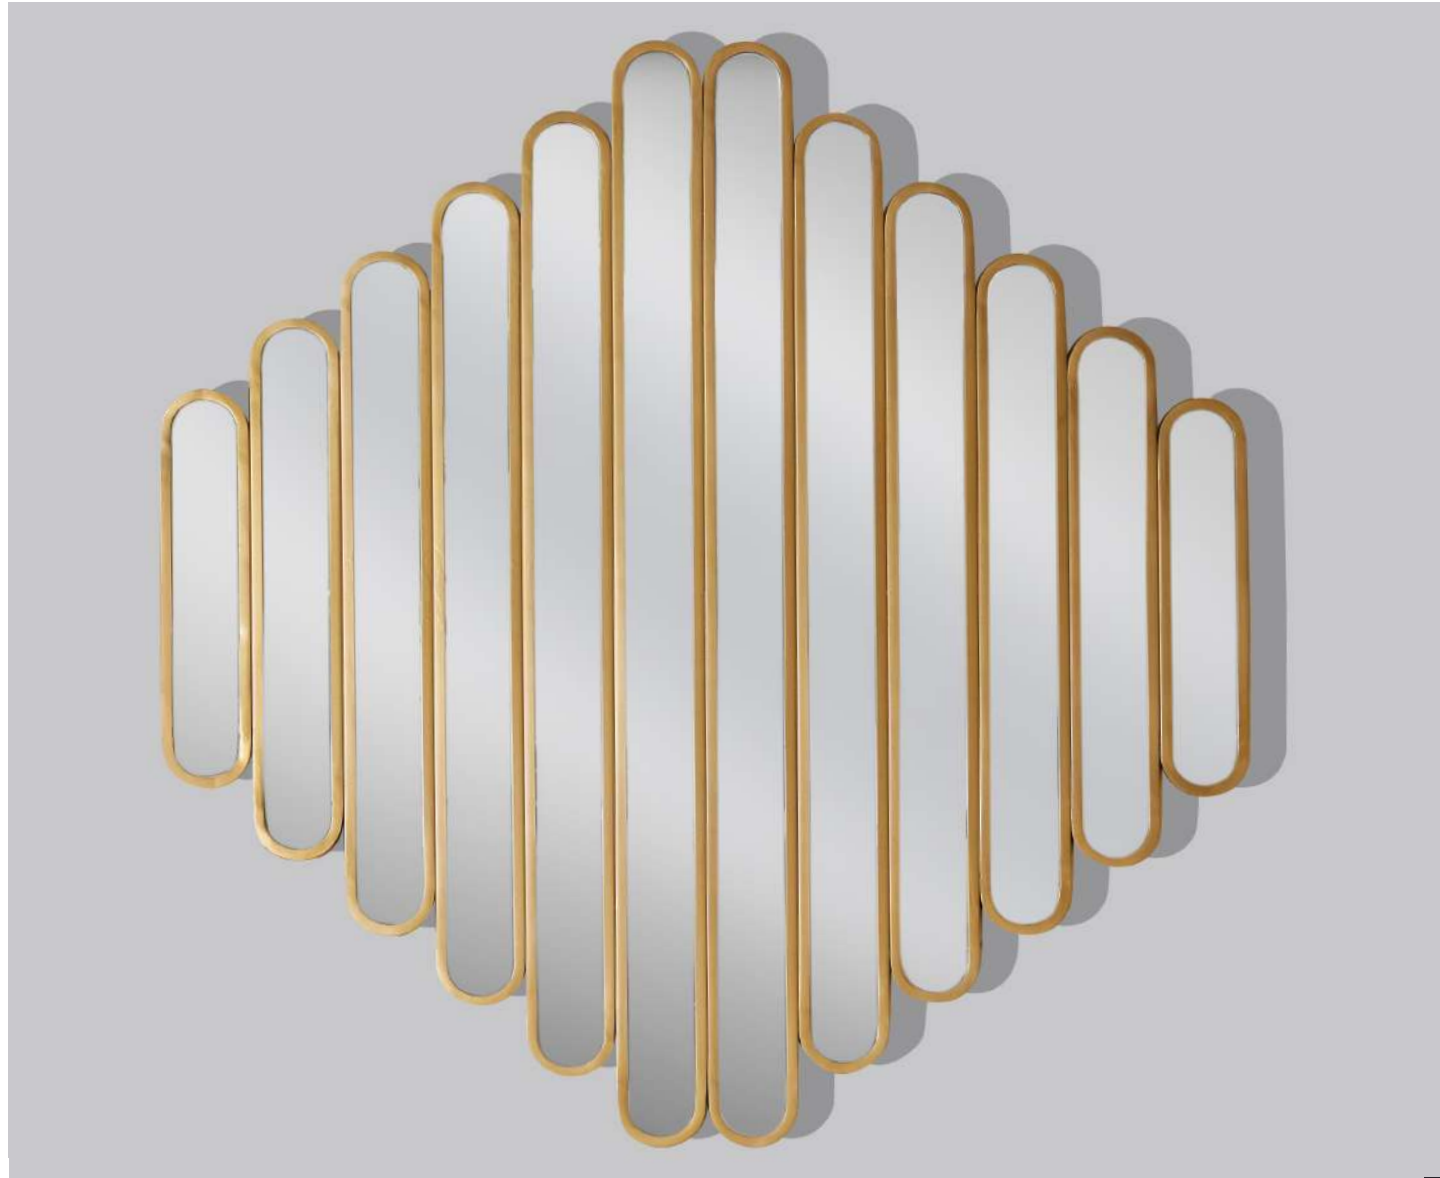

FINISH:
Oil Rubbed Bronze

MRP: Rs 26,970/-

LINEAR CIRCULAR MIRROR

Brass

DIMENSIONS:
Dia 30" D 1.25"

MATERIALS:
Brass

FINISH:
Antique Brass

MRP: Rs 26,970/-