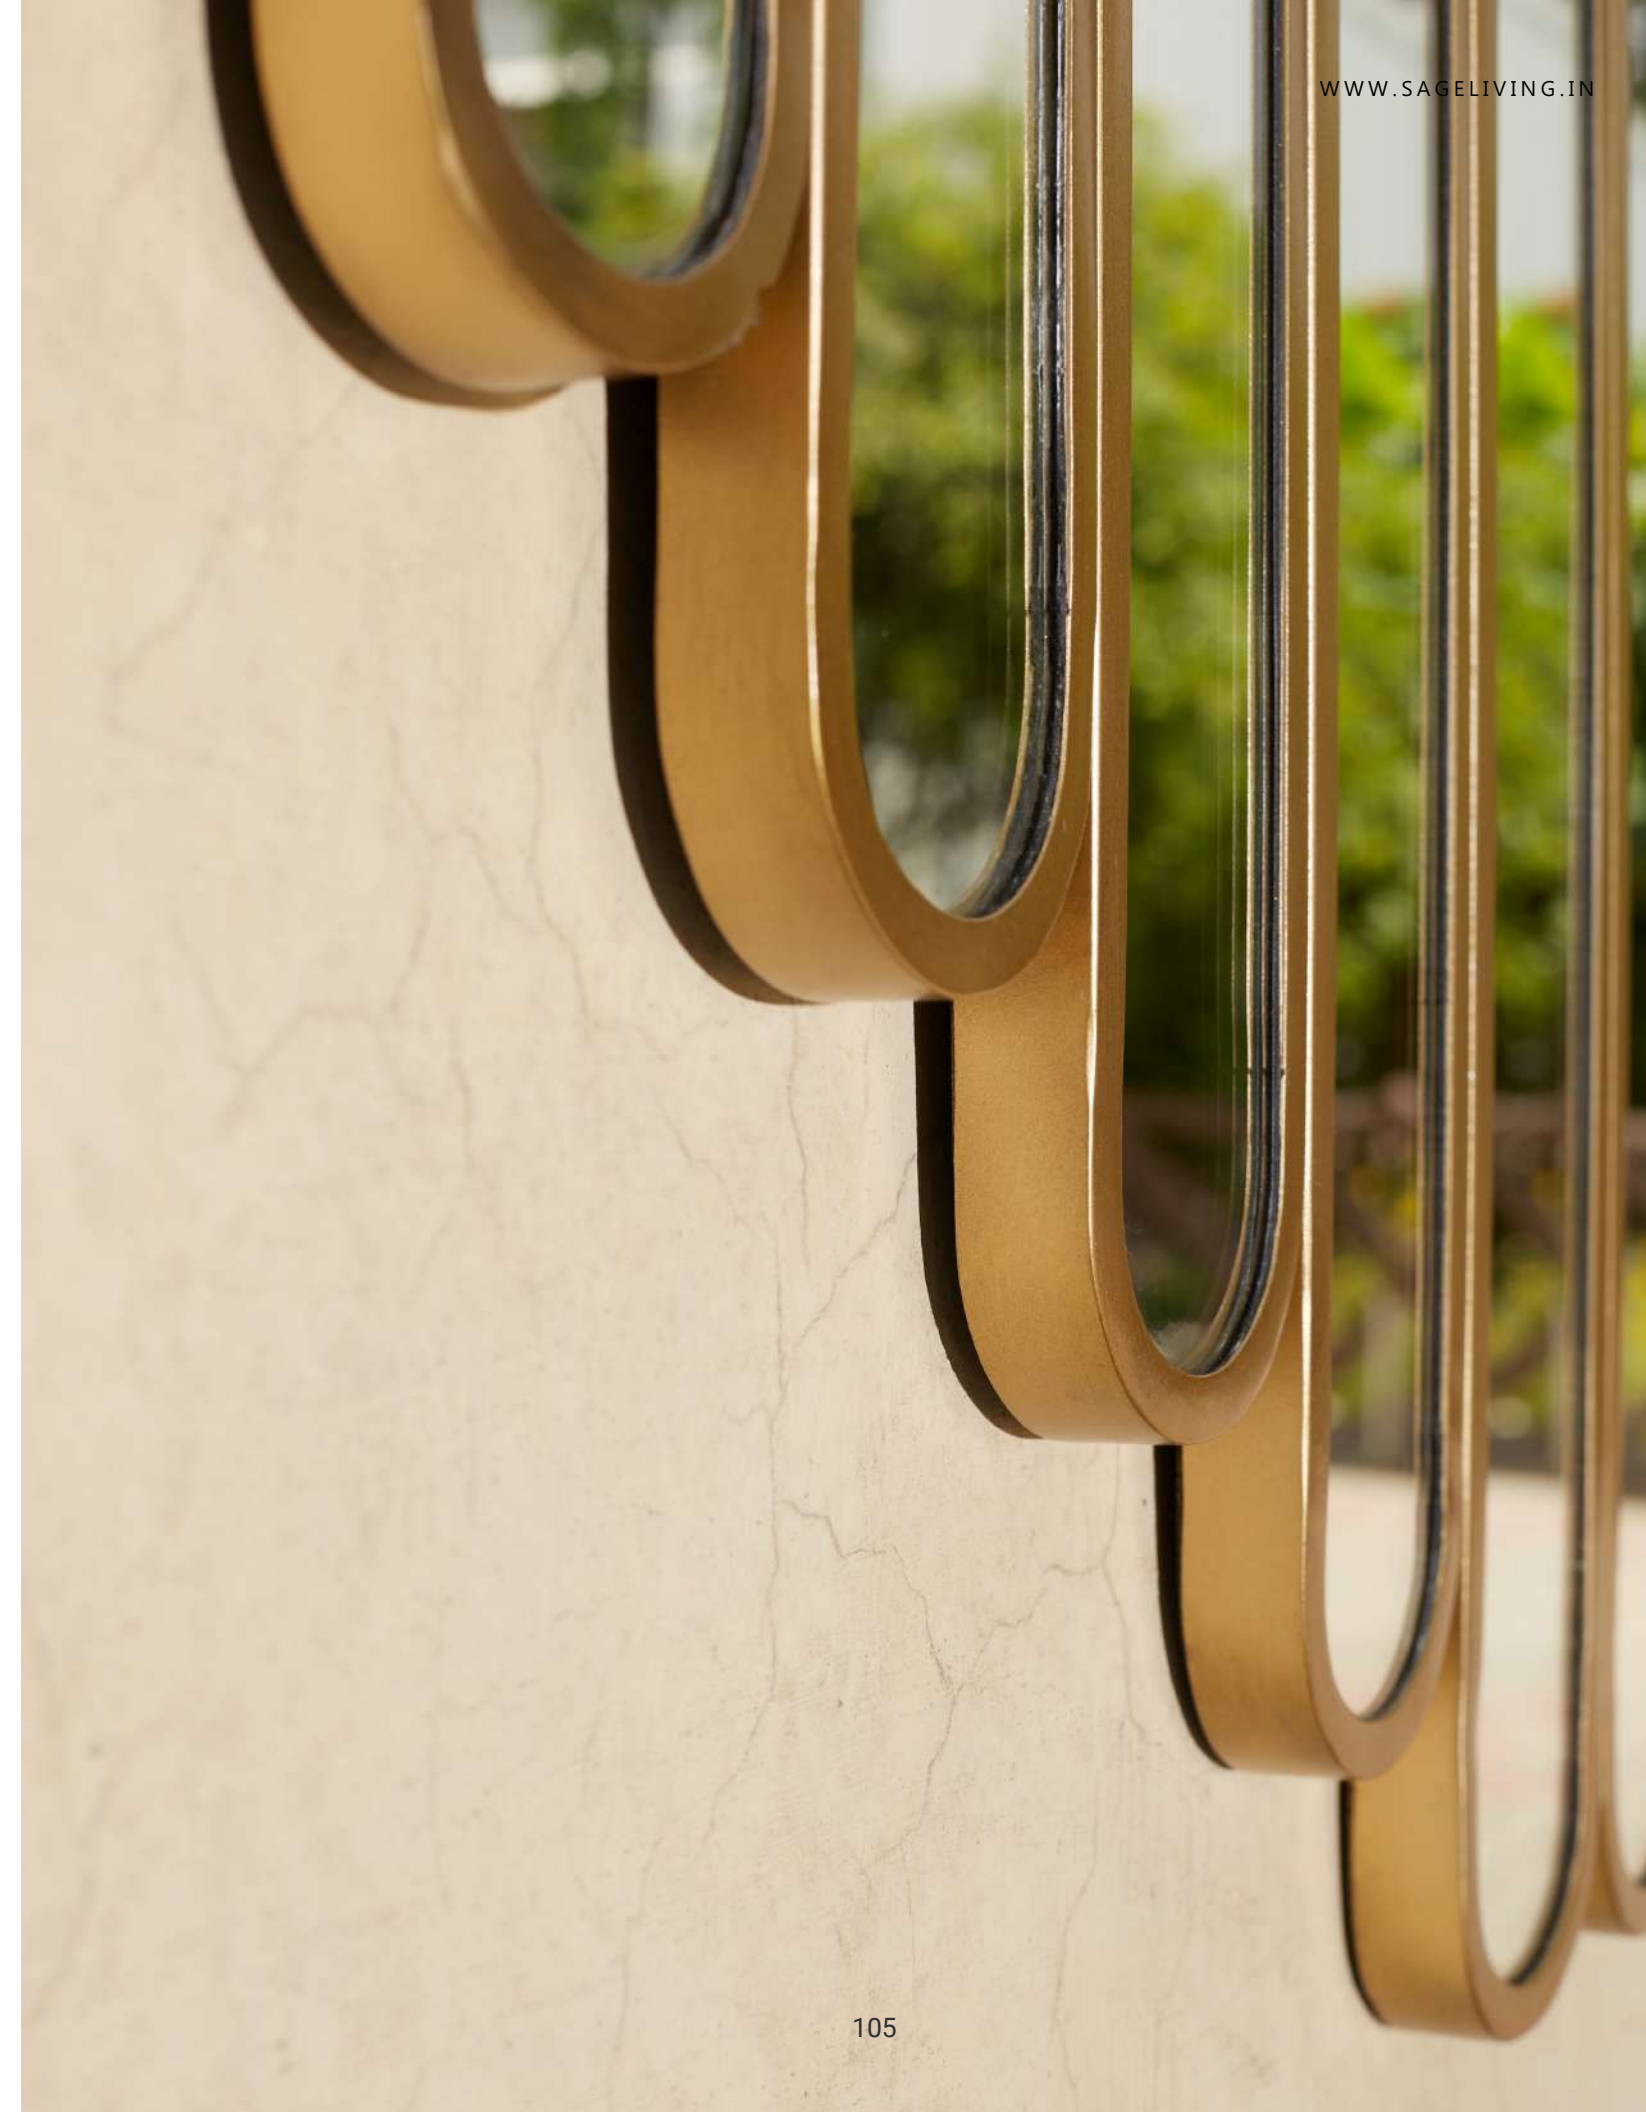

DIMENSIONS:
W 38" H 39" D 0.75"

MATERIALS:
Steel

FINISH:
Antique Brass Lacquer

MRP: Rs 49,970/-