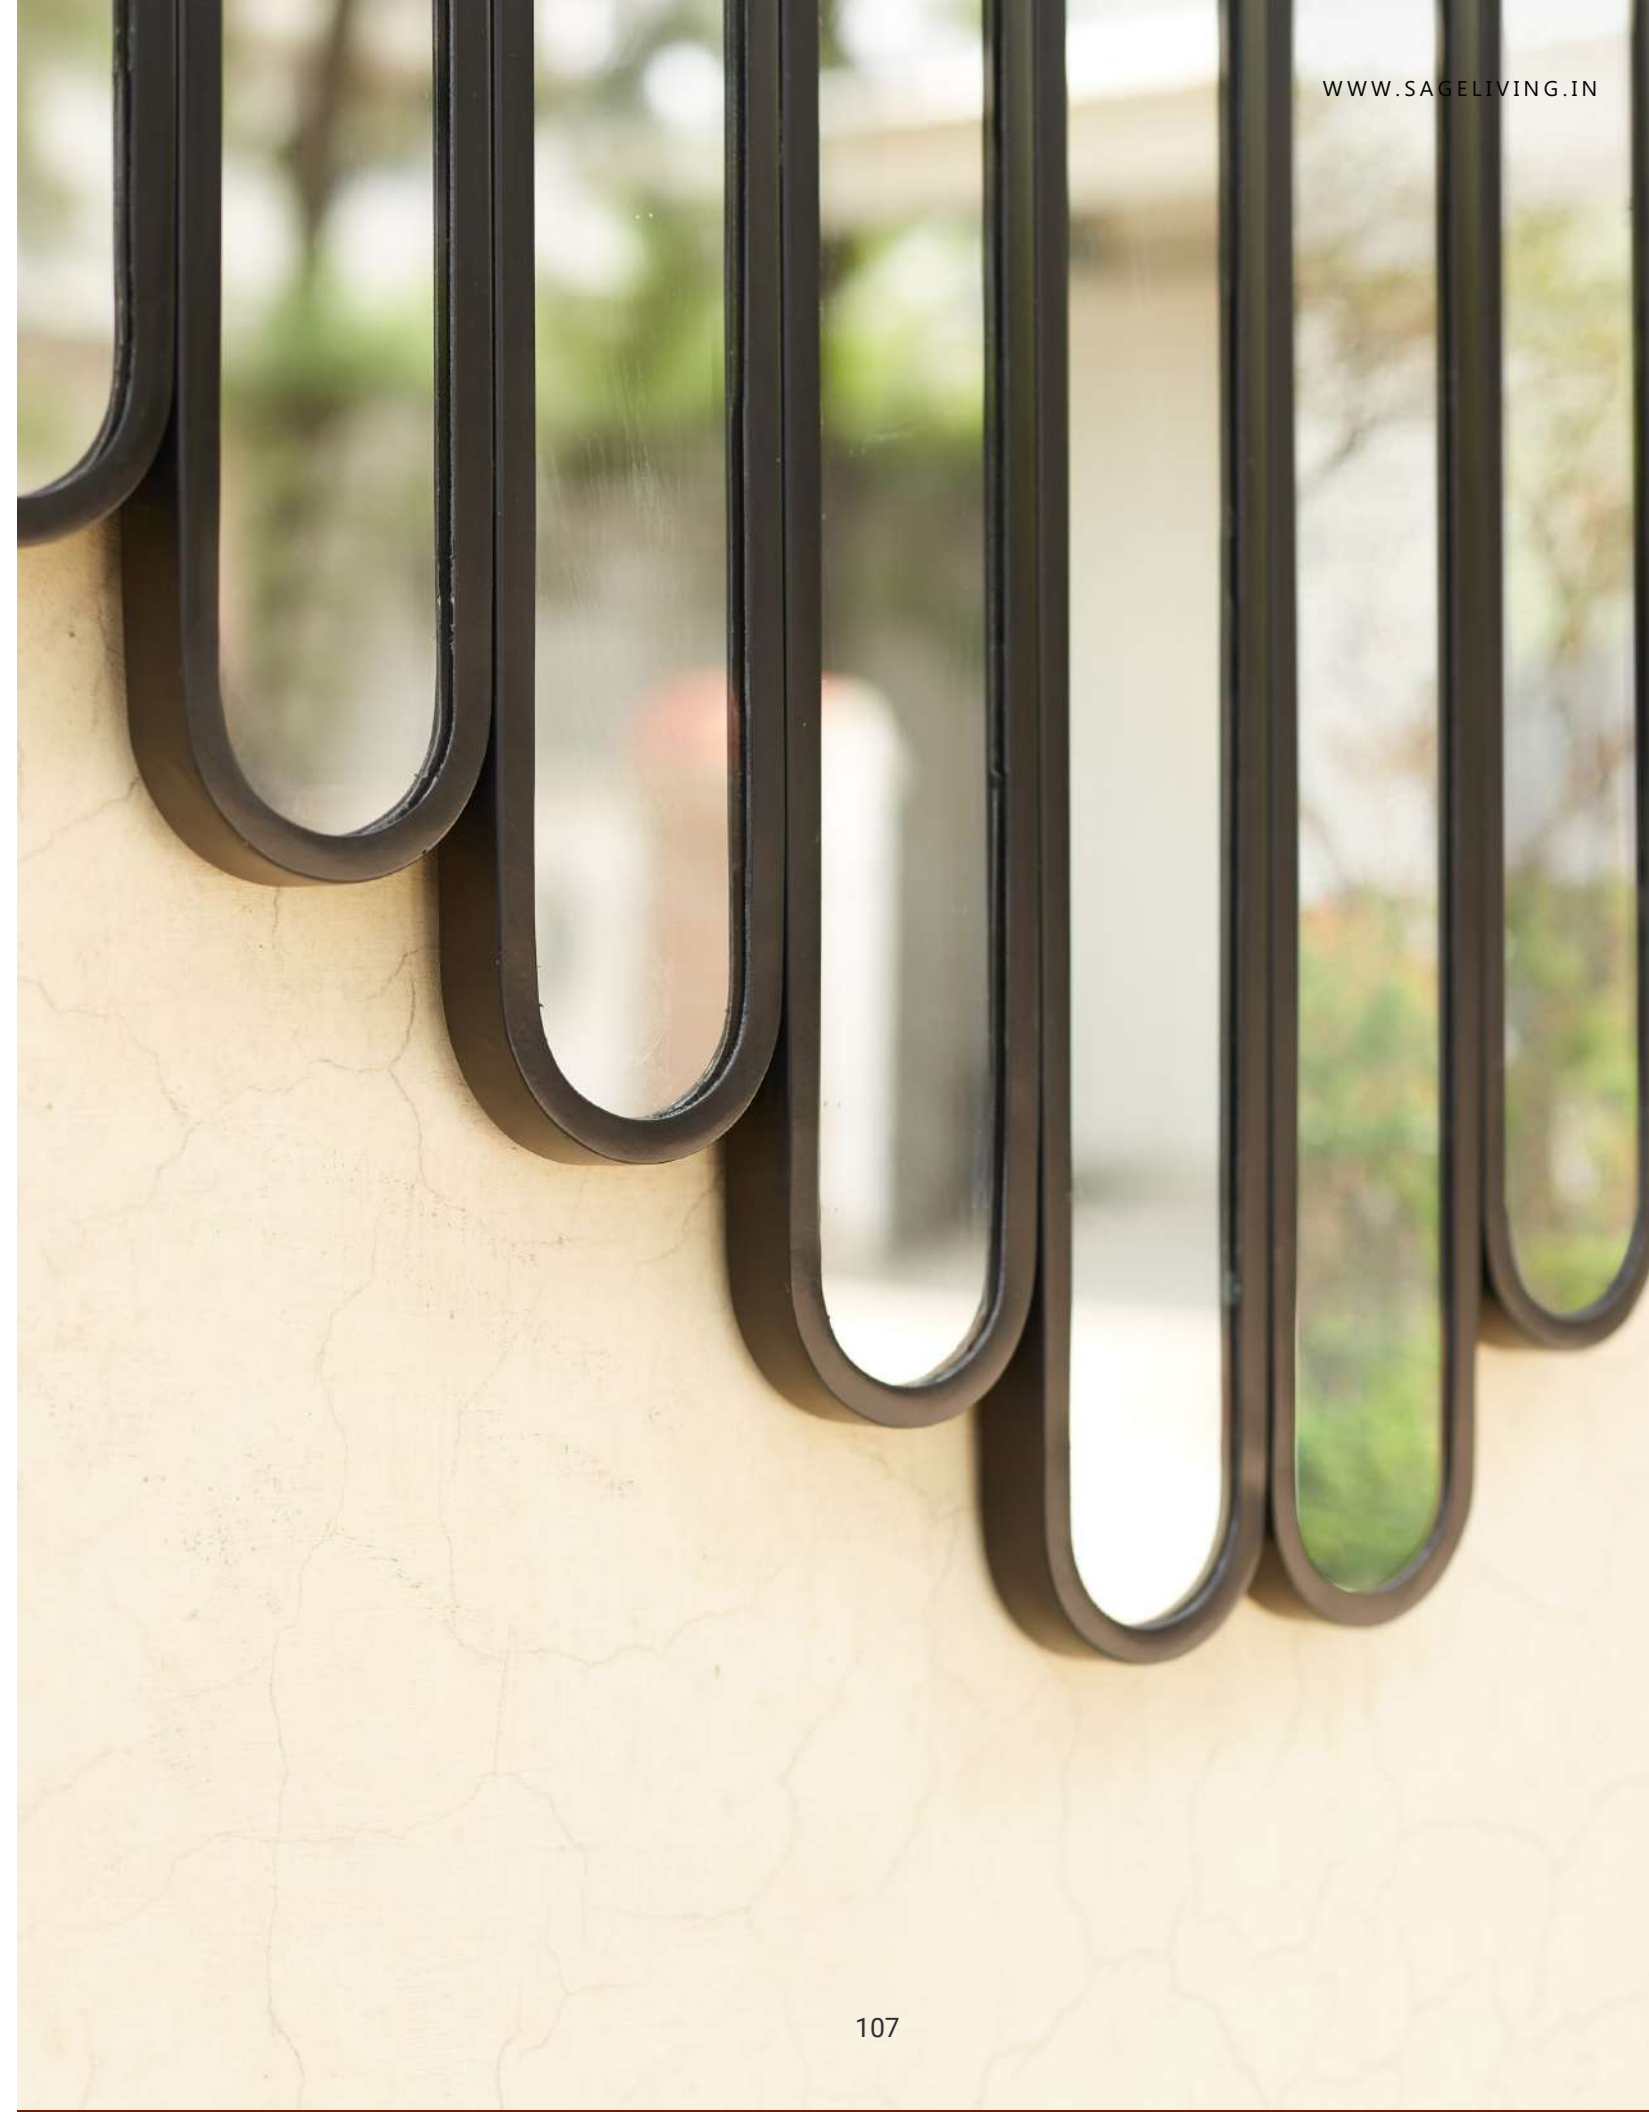

DIMENSIONS:
W 38" H 39" D 0.75"

MATERIALS:
Steel

FINISH:
Matte Black

MRP: Rs 49,970/-