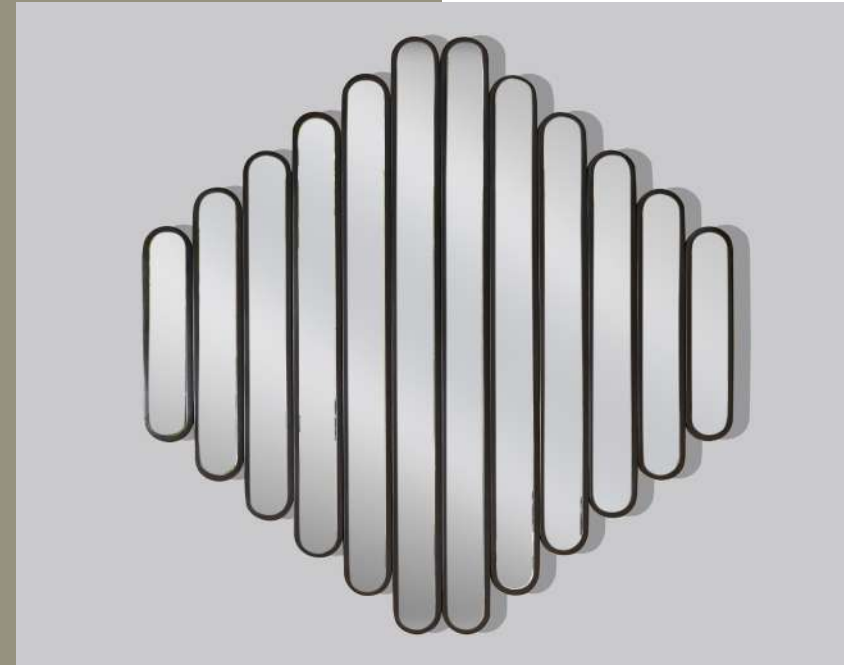

SAGE LIVING

Exclusive Collection

Product

Mirrors