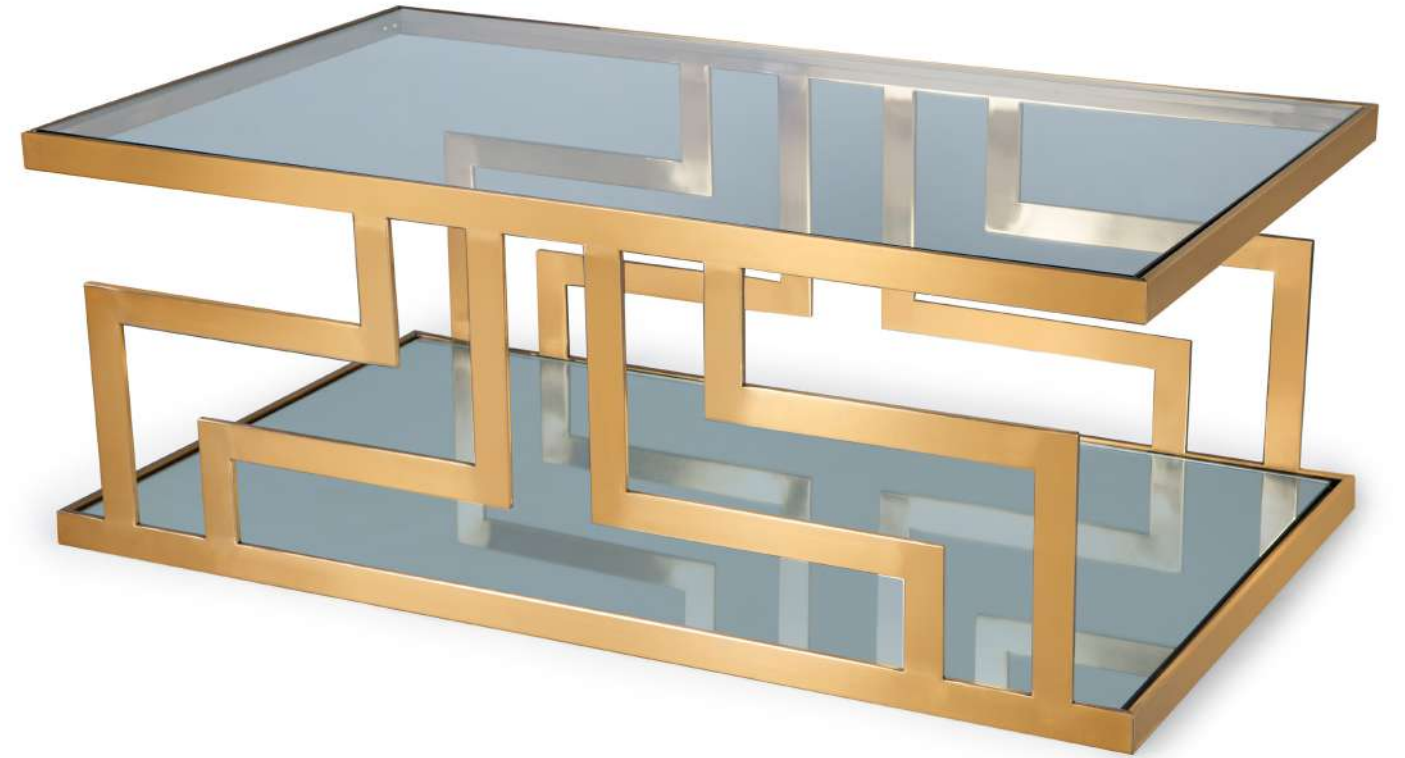

MRP: Rs 2,86,000/-

ANGULAR CHAIR

DIMENSIONS:
W 31" D 32" H 34"

MATERIALS:
SS

FINISH:
Brass Pc

UPHOLSTERY:
Upholstery customisation available

MRP: Rs 80,020/-

ANGULAR CONSOLE

DIMENSIONS:
L 72" W 16" H 32"

BASE MATERIALS:
SS/ Glass/ Mirror

FINISH:
Brass Pc

MRP: Rs 86,500/-

ANGULAR COFFEE TABLE

DIMENSIONS:
W 48" D 28" H 18"

BASE MATERIALS:
SS/ Mirror/ Glass

FINISH:
Brass Pc