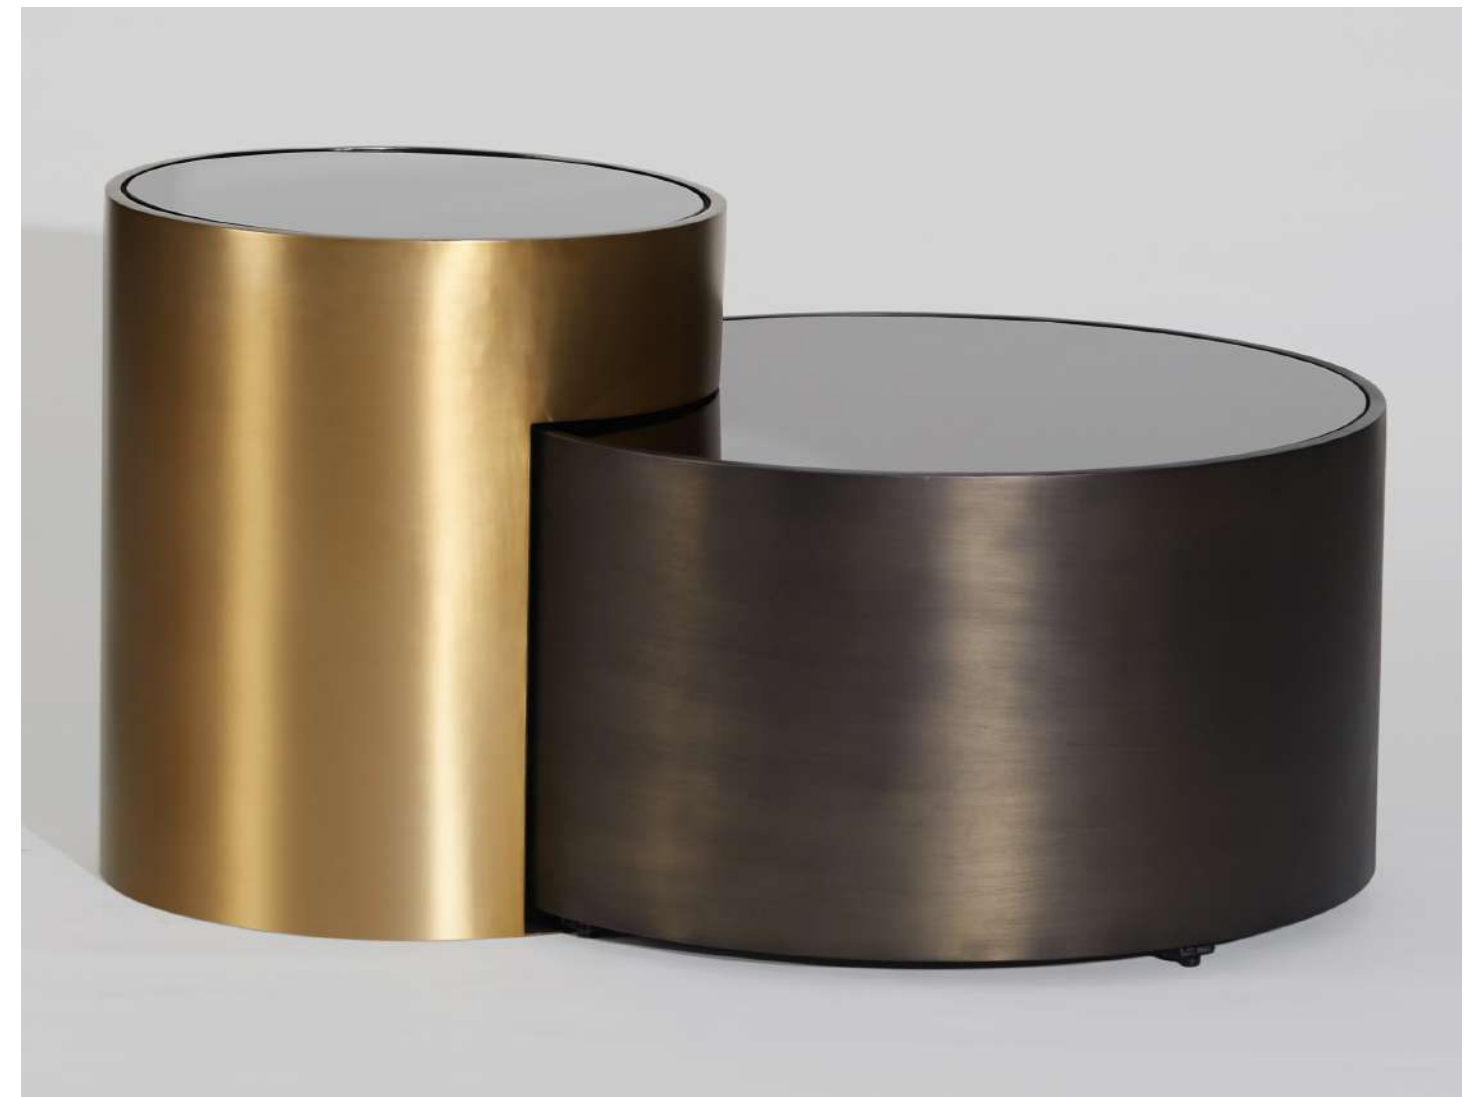

TWAIN COFFEE TABLE

DIMENSIONS:

W 40" D 30" H 22"

MATERIALS:

SS

FINISH:

Gunmetal /Brass PC

MRP: Rs 1,20,000/-