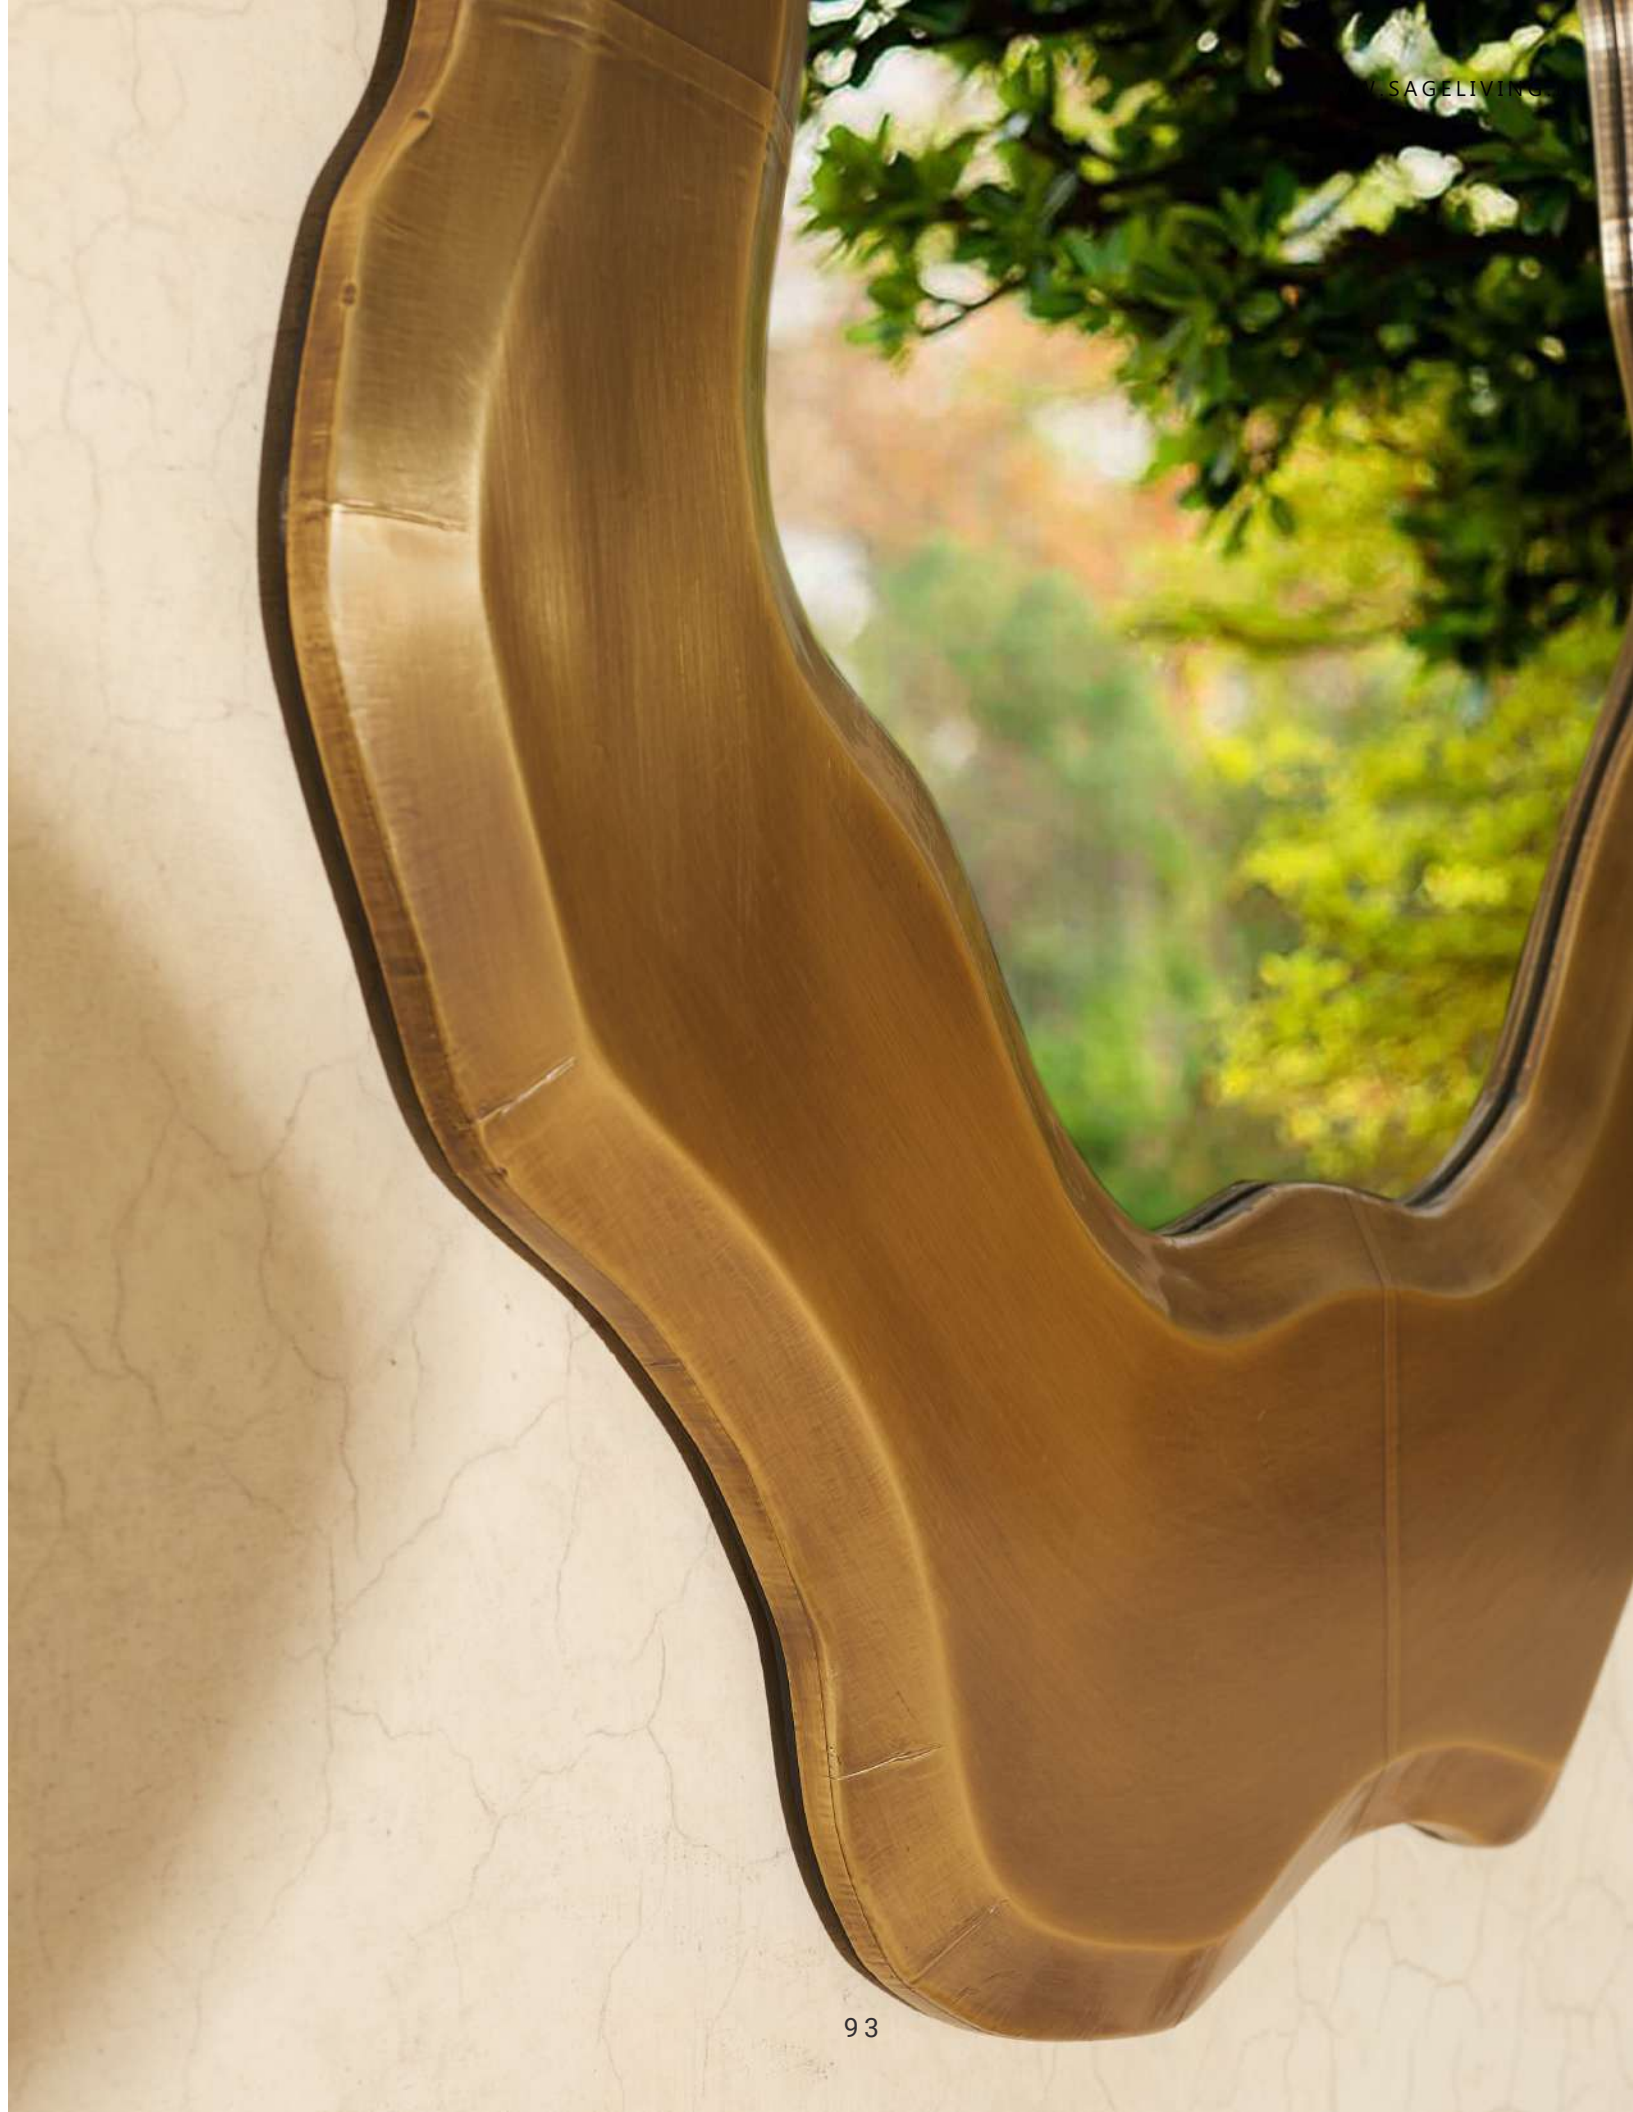

Brass

DIMENSIONS:

W 30" H 35"

MATERIALS:

Brass

FINISH:

Antique Brass

MRP: Rs 55,297/-