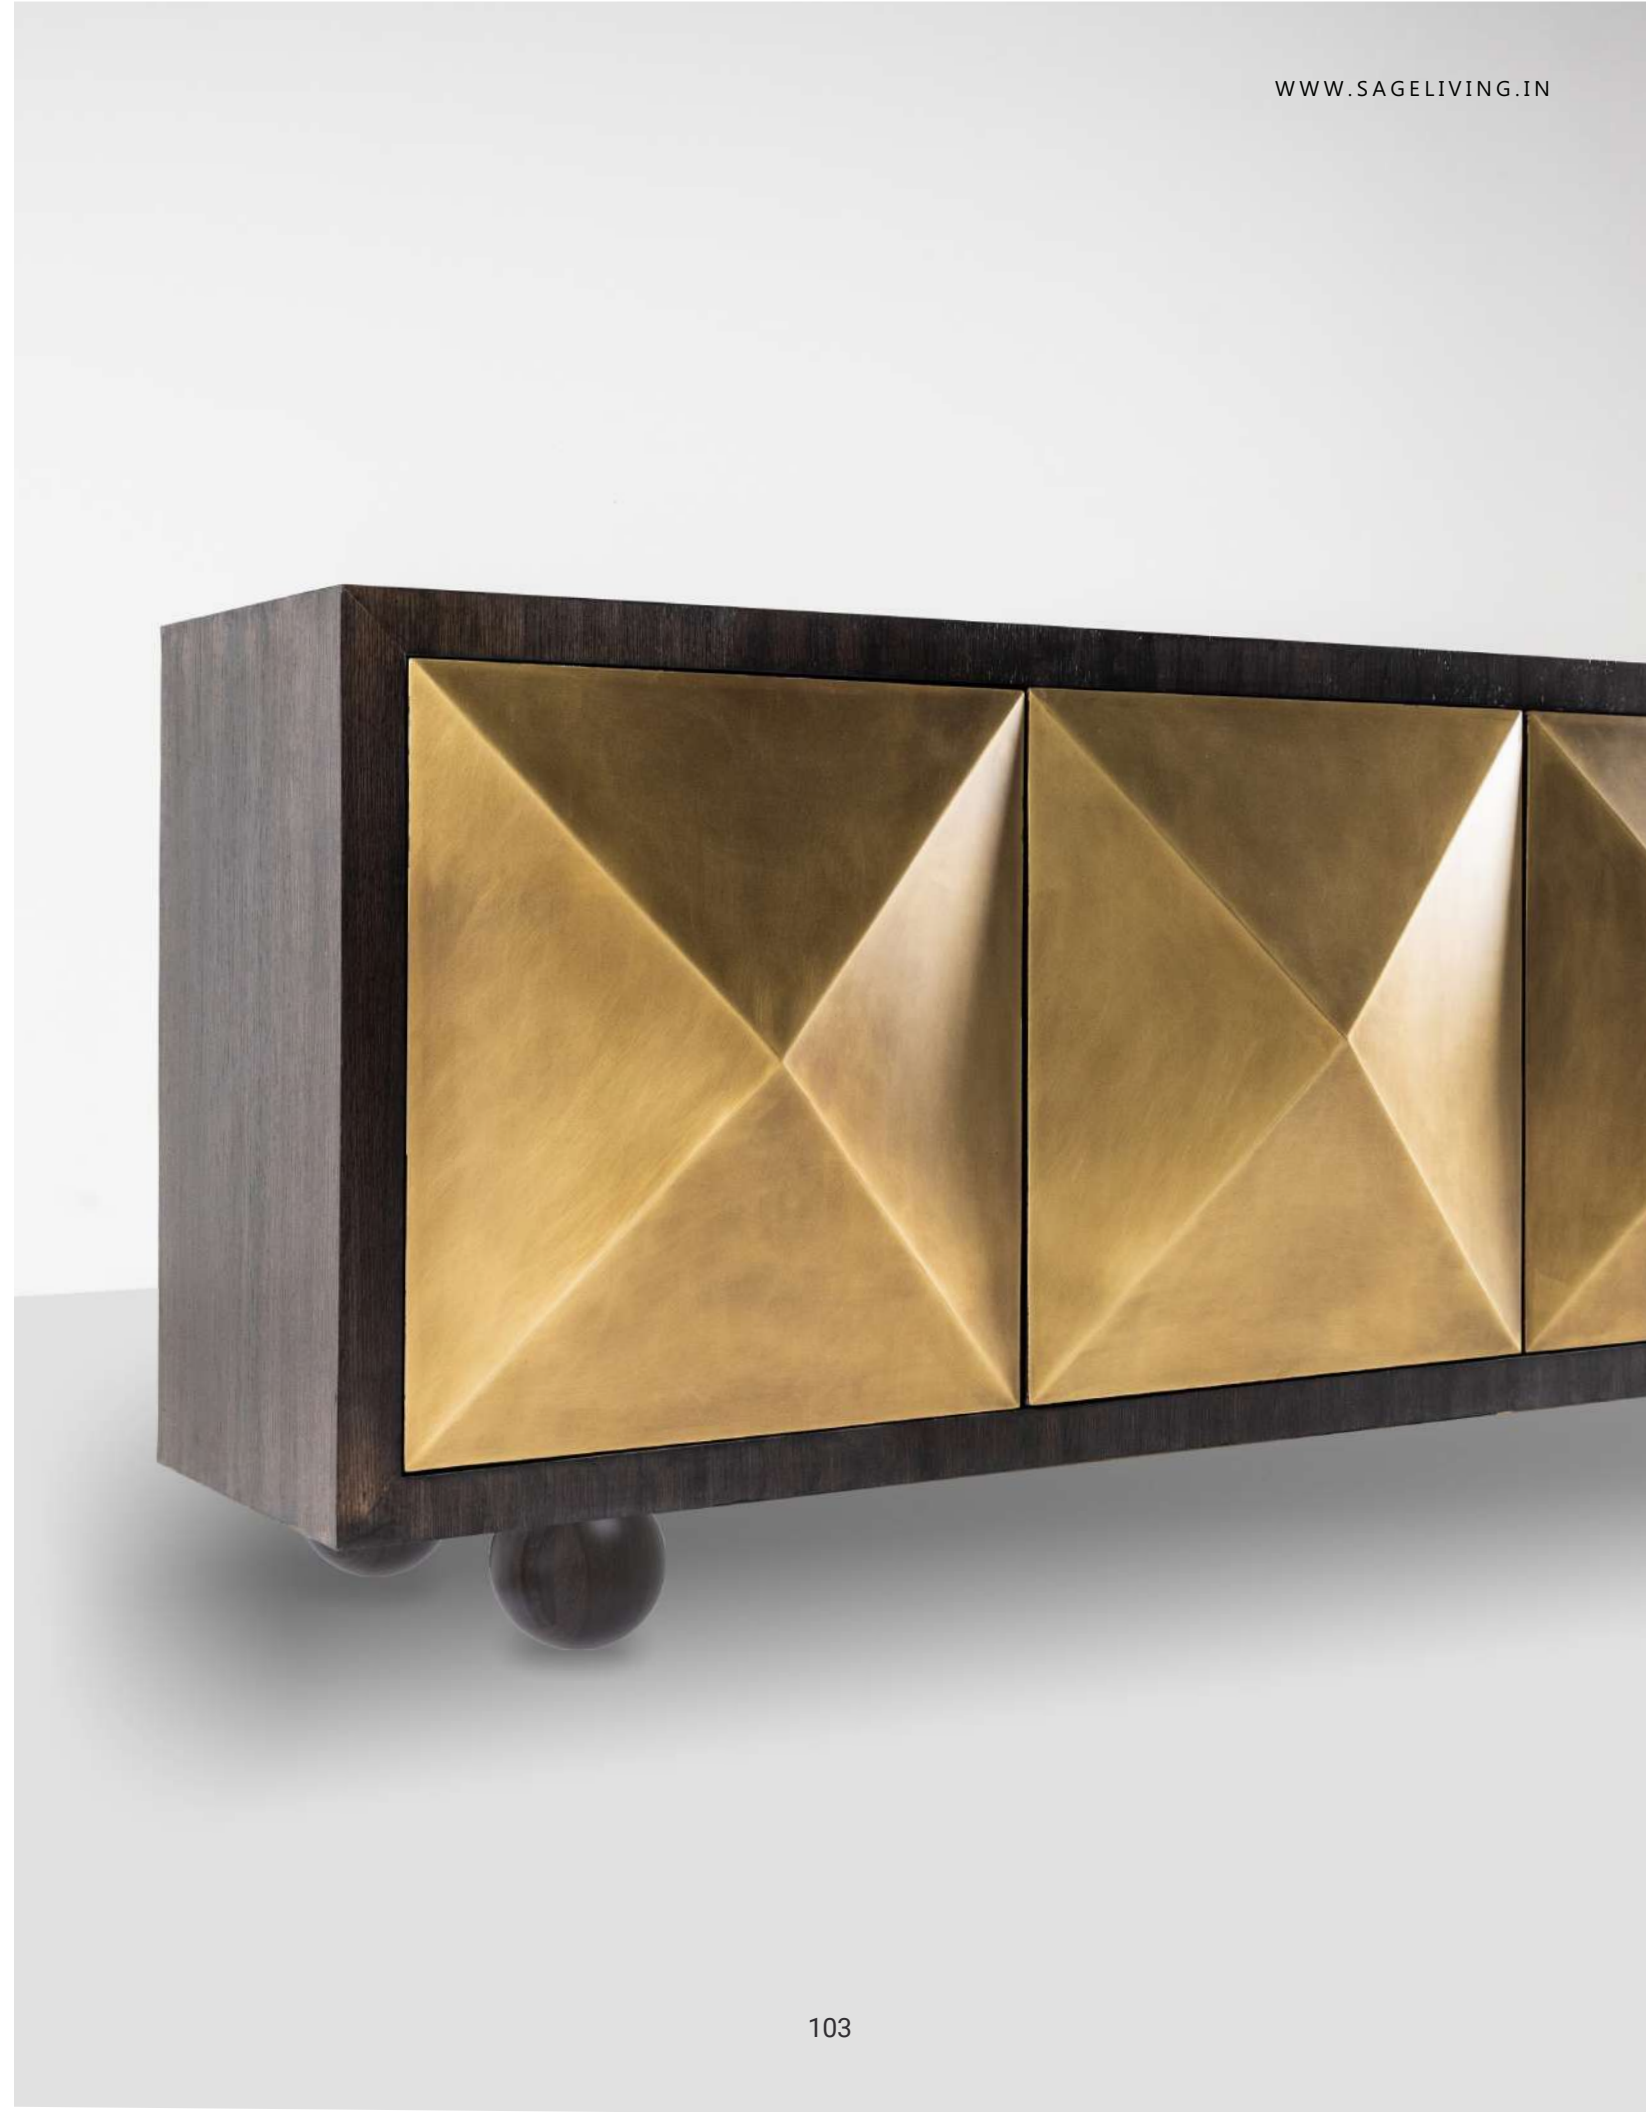

## FREEDOM BOOKSHELF

DIMENSIONS:  
W 71" D 83" H 62"

MATERIALS:  
Stainless steel/Cane/Wood

FINISH:  
Brass

MRP: Rs 3,00,900/-

**JULIETT CONSOLE**

DIMENSIONS:  
W 96" D 20" H 36"

MATERIALS:  
Oak Wood, Brass, Rose Quartz, Green Aventurine, Onyx

### GULZAR MEDIA UNIT

DIMENSIONS:  
W 108" D 20" H 30"

MATERIALS:  
Wood/Fabric/Rosso Levanto

FINISH:  
Oak Carbon

Price on request

## CINNAMON SIDEBOARD

DIMENSIONS:  
W 72" D 17" H 30"

MATERIALS:  
Wood/Brass

FINISH:  
Black oak/Brass

MRP: Rs 2,80,000/-