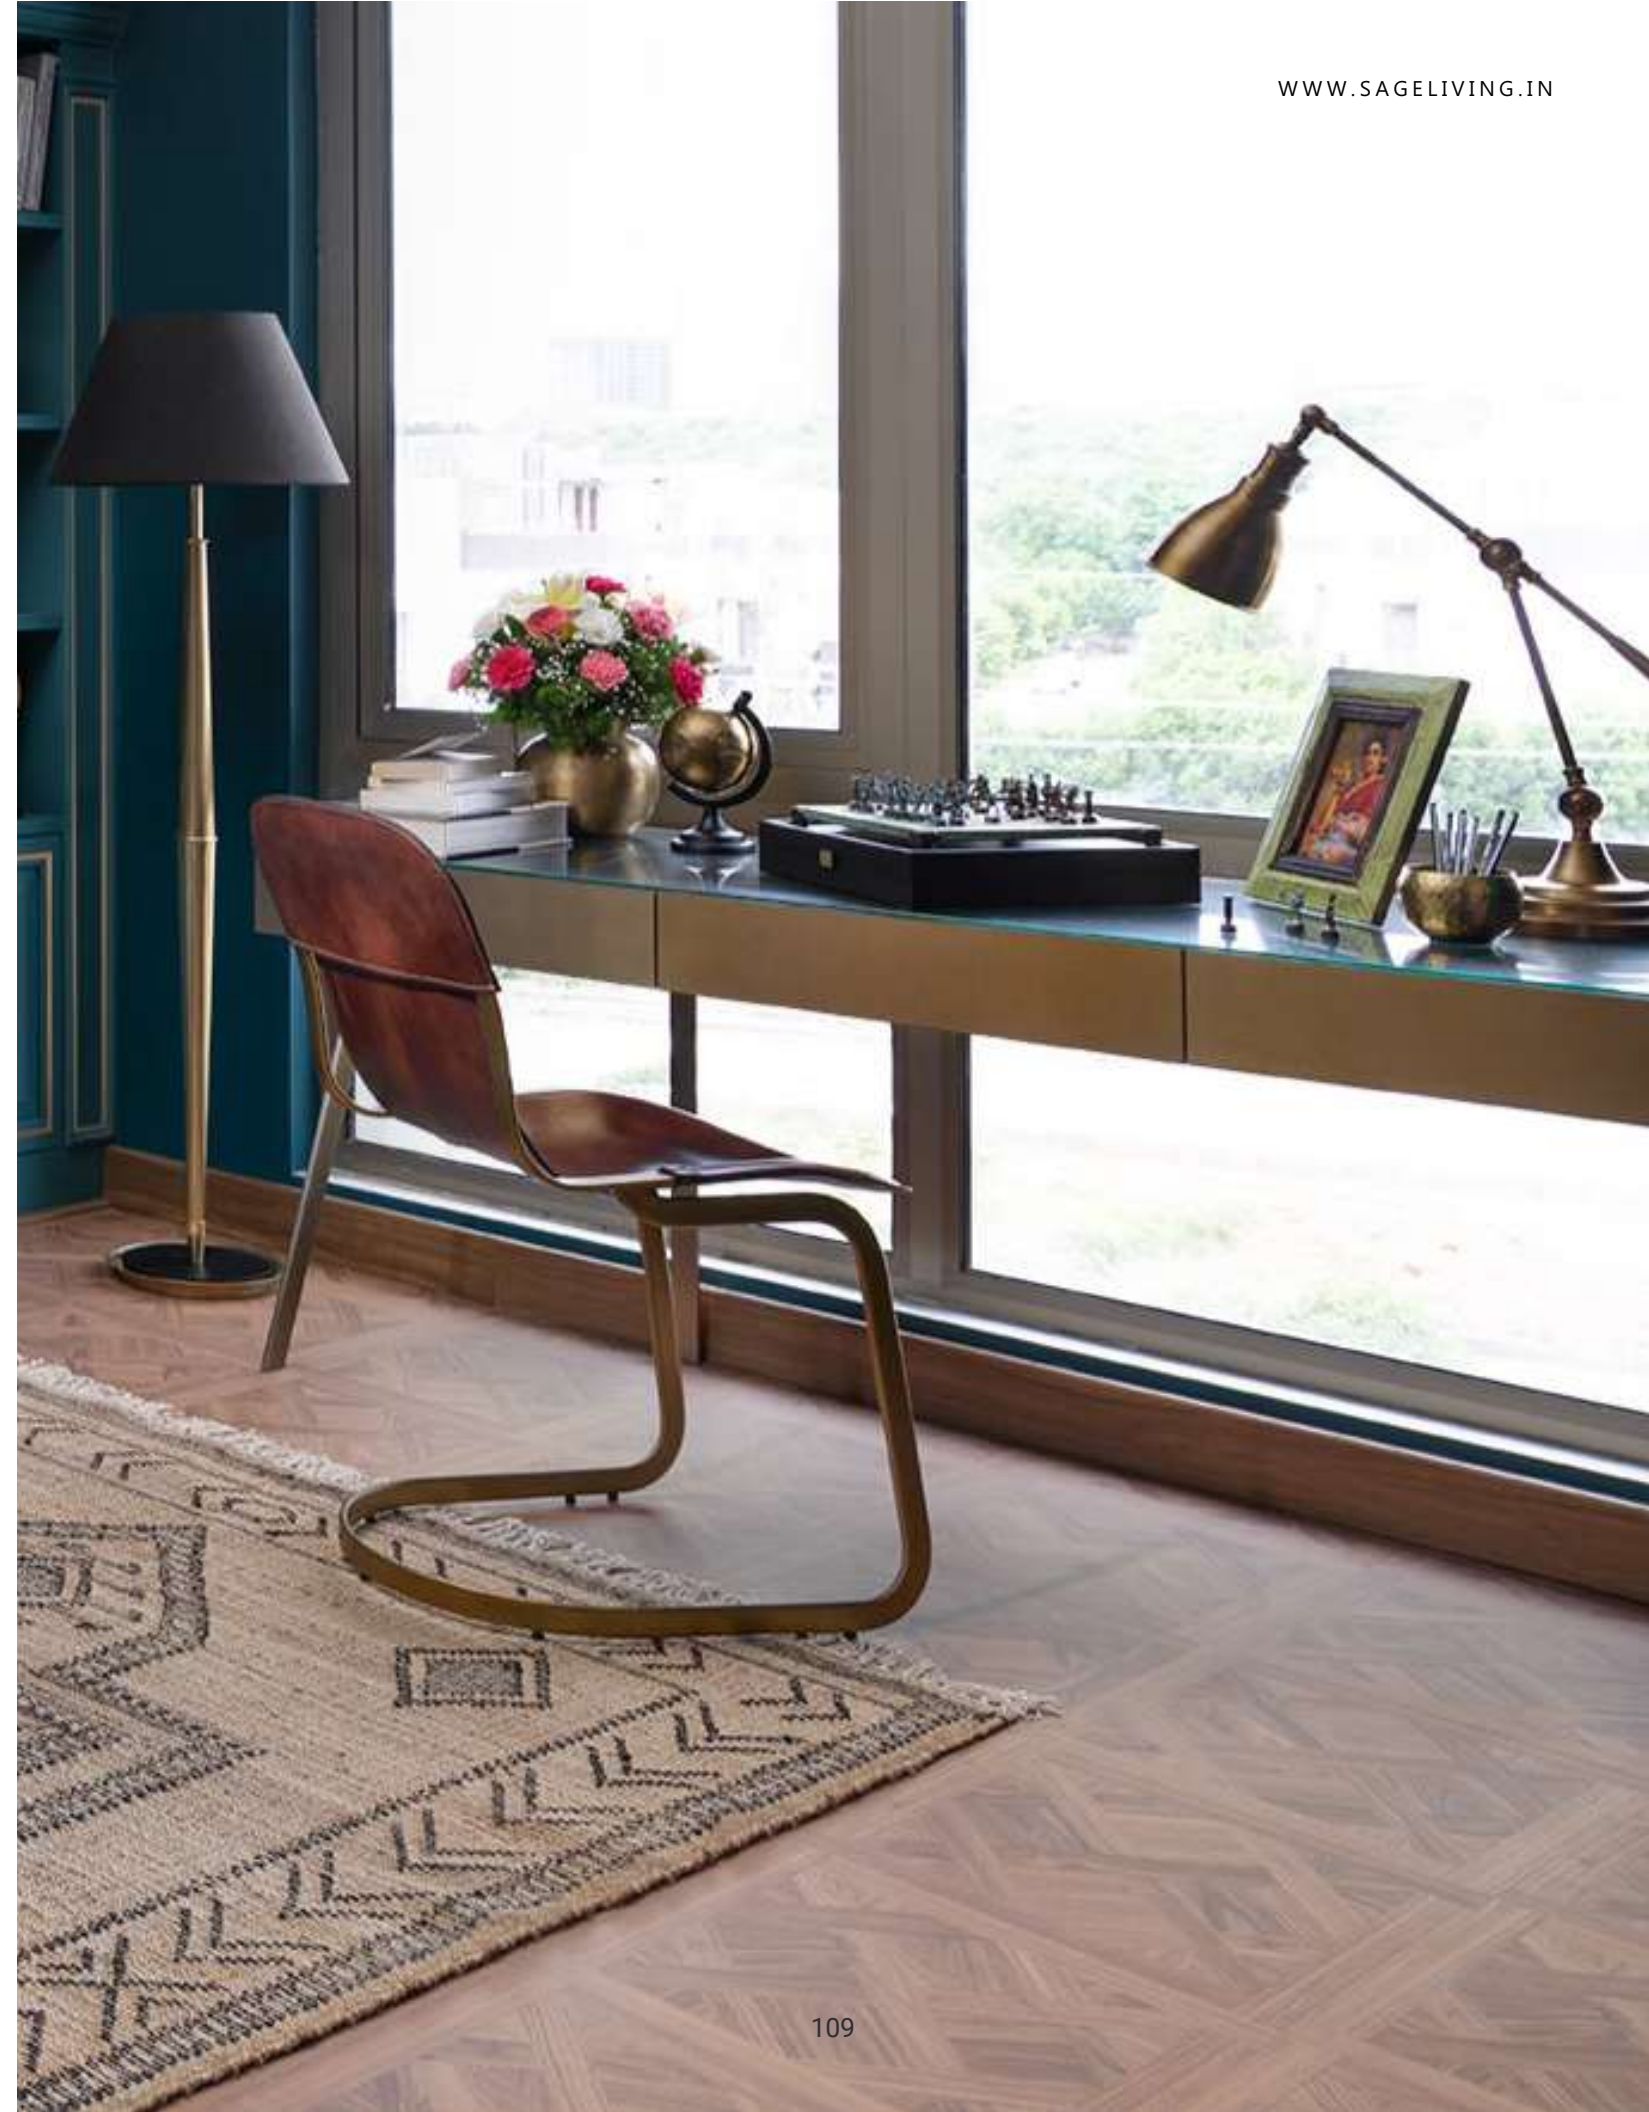

AURA STUDY TABLE

DIMENSIONS:
W 72" D 23" H 30"

MATERIALS:
Wood/Stainless steel/Glass Top

FINISH:
Brass

MRP: Rs 1,75,800/-