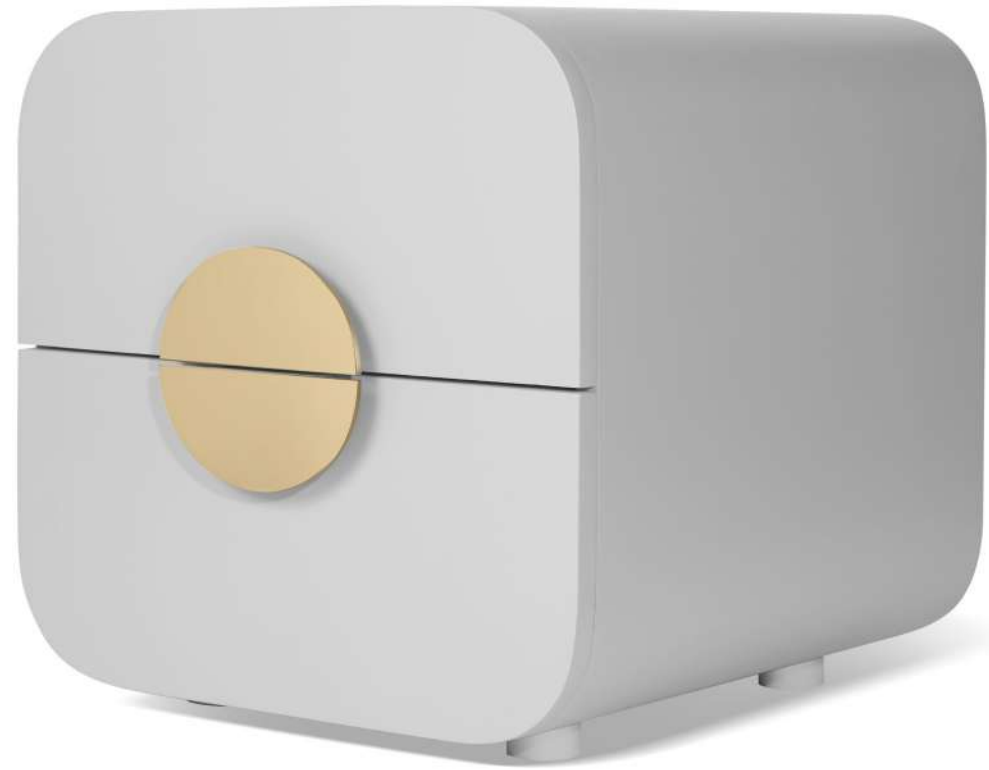

## JEAN DUNAND BED HEADBOARD

DIMENSIONS:  
W 71" D 83" H 62"

MATERIALS:  
Wood

MRP: Rs 2,71,400/-

### MOON STUDY TABLE

DIMENSIONS:  
W 60" D 24" H 30"

MATERIALS:  
HDF/Stainless steel

FINISH:  
PU/Brass

MRP: Rs 1,10,000/-

### MOON BEDSIDE TABLE

DIMENSIONS:  
W 20" D 21" H 22"

MATERIALS:  
HDF/Stainless steel

FINISH:  
PU/Brass

MRP: Rs 75,800/-