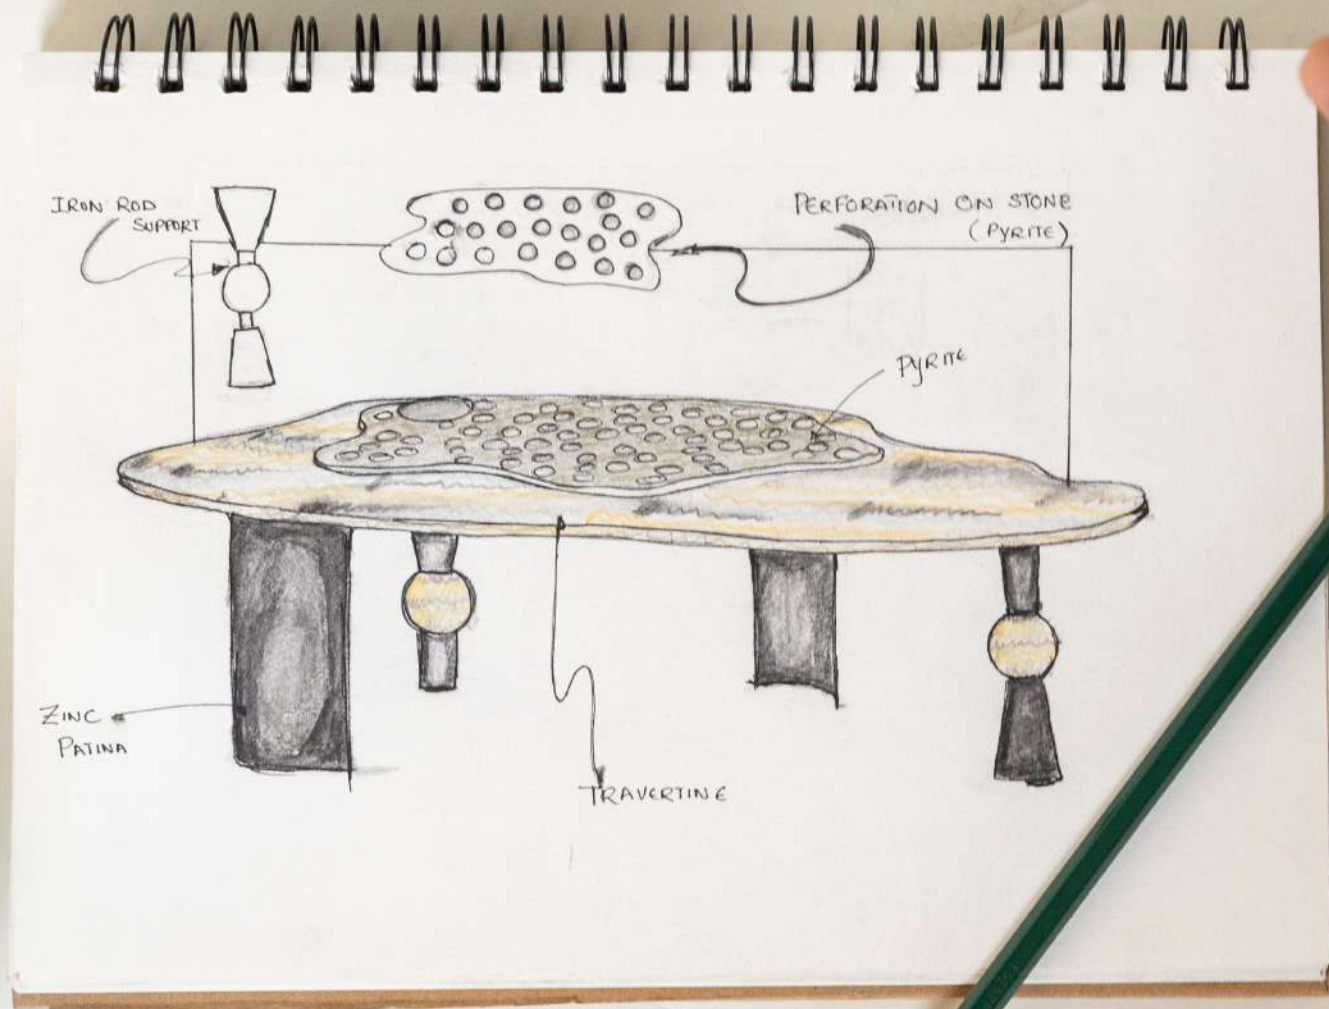

## ENSO COLLECTION

Enso is a sacred circle, a significant symbol in Zen Buddhism that represents the circle of togetherness. It is traditionally drawn in a single free stroke and is symbolic of letting the mind free and allowing the body to create. It is a universal expression of wholeness that lives deep in our beings. Ensō exemplifies the various dimensions of the Japanese wabi-sabi perspective and aesthetic: fukinsei (asymmetry, irregularity), kanso (simplicity), shizen (natural), yugen (subtly profound grace).

The expressive fluid stroke of Enso is resonated throughout the products in this collection. The flowy soft forms of the products signifies the free mind. They emphasis on the beauty in irregularity and asymmetry, accepting them as real and raw as they are. This concept is also reflected through our material choices like Travertine and Pyrite. Travertine is a natural stone that possesses spectacular beauty. Its irregular surface scored with small hollows presents an infinite variety of patterns, bright and whimsical veins and changing coloration filled with subtleties. The pyrite table top flaunts its broken pattern created by the combinations of pyrite stones and creates a dynamic look full of texture and depth. The products in this collection gives an earthy feel there by creating a feeling of oneness with oneself and nature