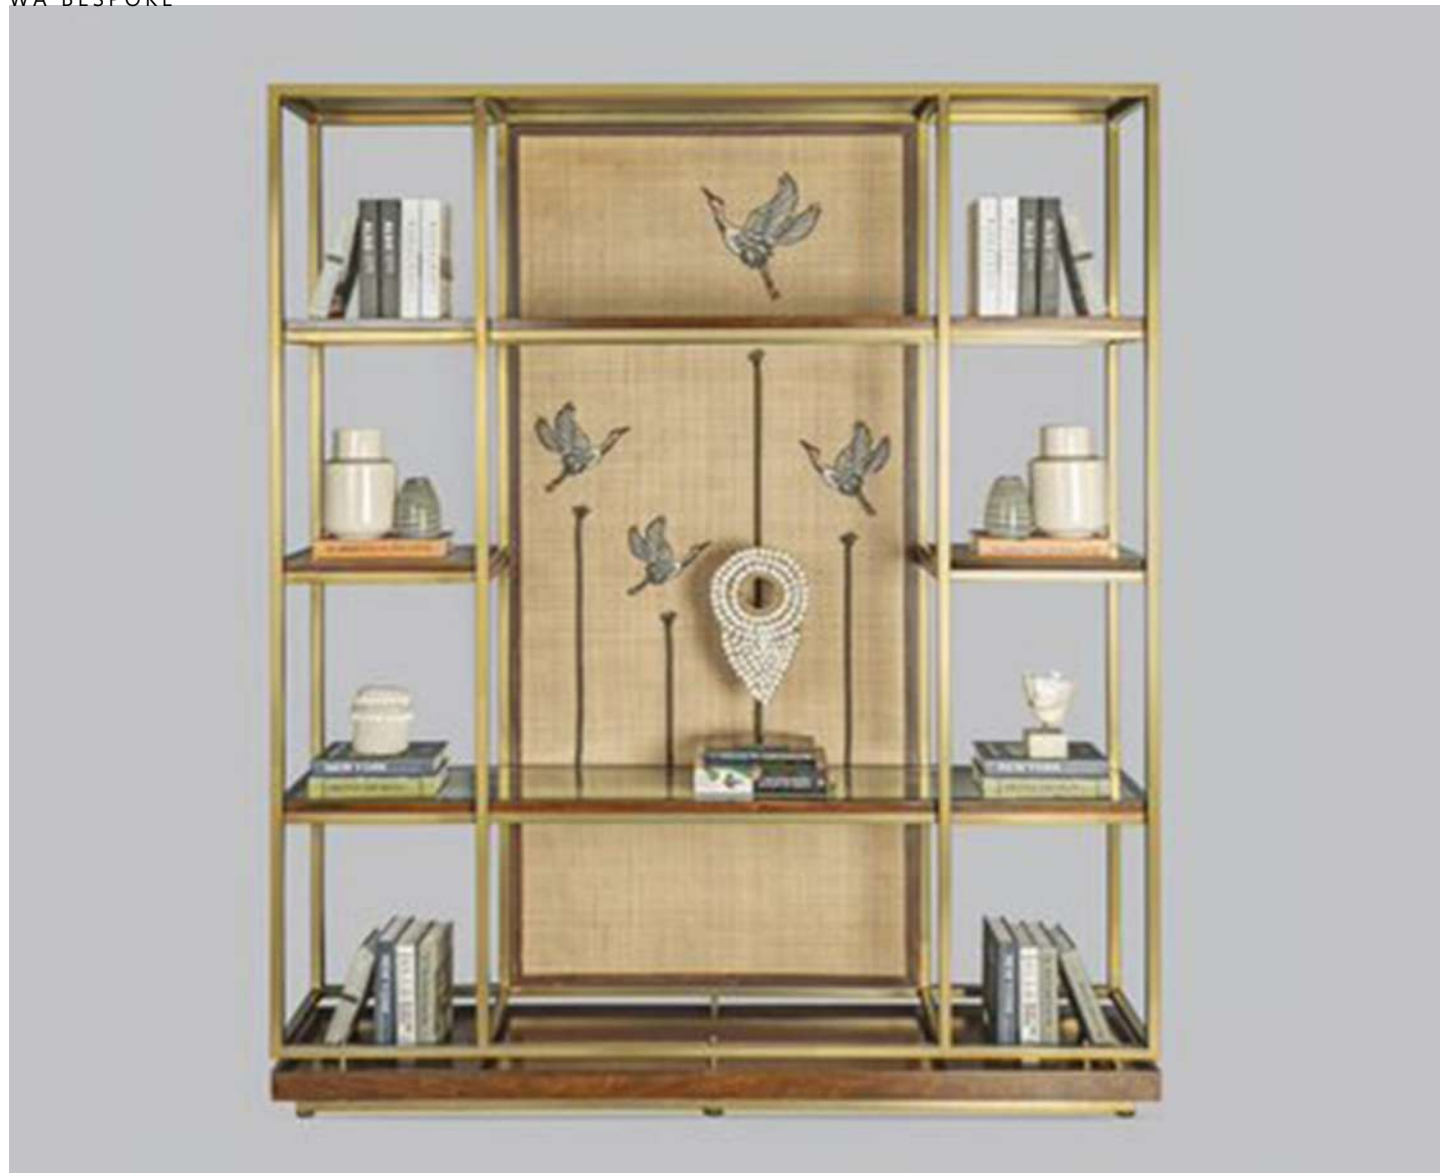

### JANUS CROCKERY UNIT

DIMENSIONS:  
W 43" D 20" H 83"

MATERIALS:  
Teak Wood/ Mirror/ Glass/ Carrara Marble

FINISH:  
PU/ Gold Foiling

Price on request

### JANUS CROCKERY UNIT

DIMENSIONS:  
W 48" D 14" H 35"

MATERIALS:  
Teak Wood/ Mirror/ Carrara Marble

FINISH:  
PU/ Gold Foiling

Price on request

**JAISALMER BAR UNIT**

DIMENSIONS:  
W 49" D 28" H 91"

MATERIALS:  
Wood/Metal/Marble

## FREEDOM BOOKSHELF

DIMENSIONS:  
W 71" D 83" H 62"

MATERIALS:  
Stainless steel/Cane/Wood

FINISH:  
Brass

MRP: Rs 3,00,900/-

**JULIETT CONSOLE**

DIMENSIONS:  
W 96" D 20" H 36"

MATERIALS:  
Oak Wood, Brass, Rose Quartz, Green Aventurine, Onyx