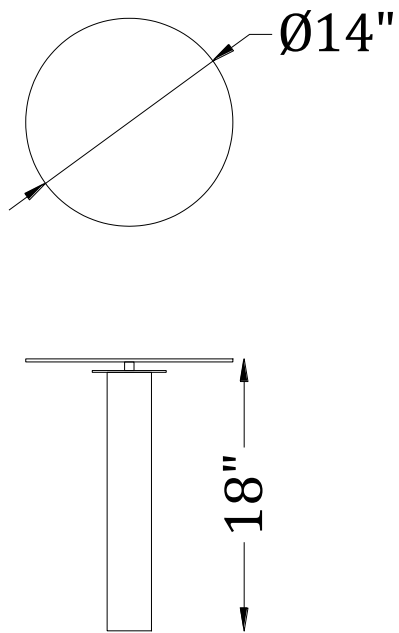

SAGE LIVING HOME & DÉCOR PRIVATE LTD

SCARLET JADE COFFEE TABLE

PRODUCT SPECIFICATION

A

B

C

D