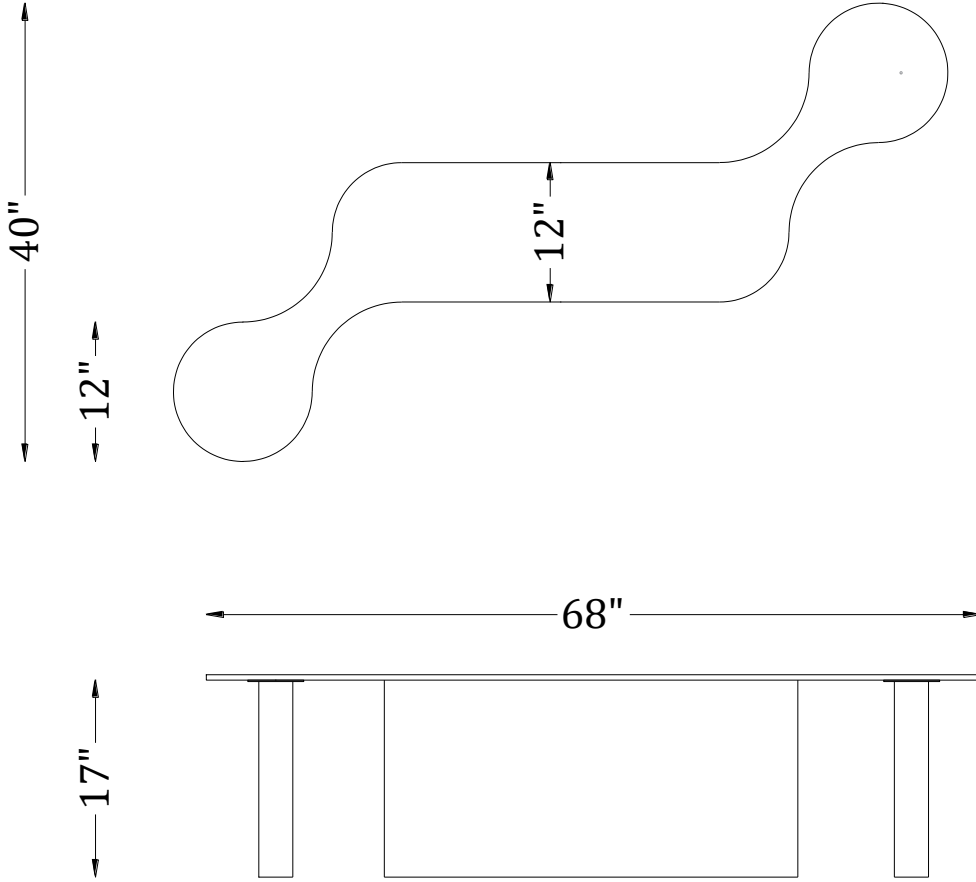

SAGE LIVING HOME & DÉCOR PRIVATE LTD

SCARLET JADE COFFEE TABLE

PRODUCT SPECIFICATION

A

B

C

D