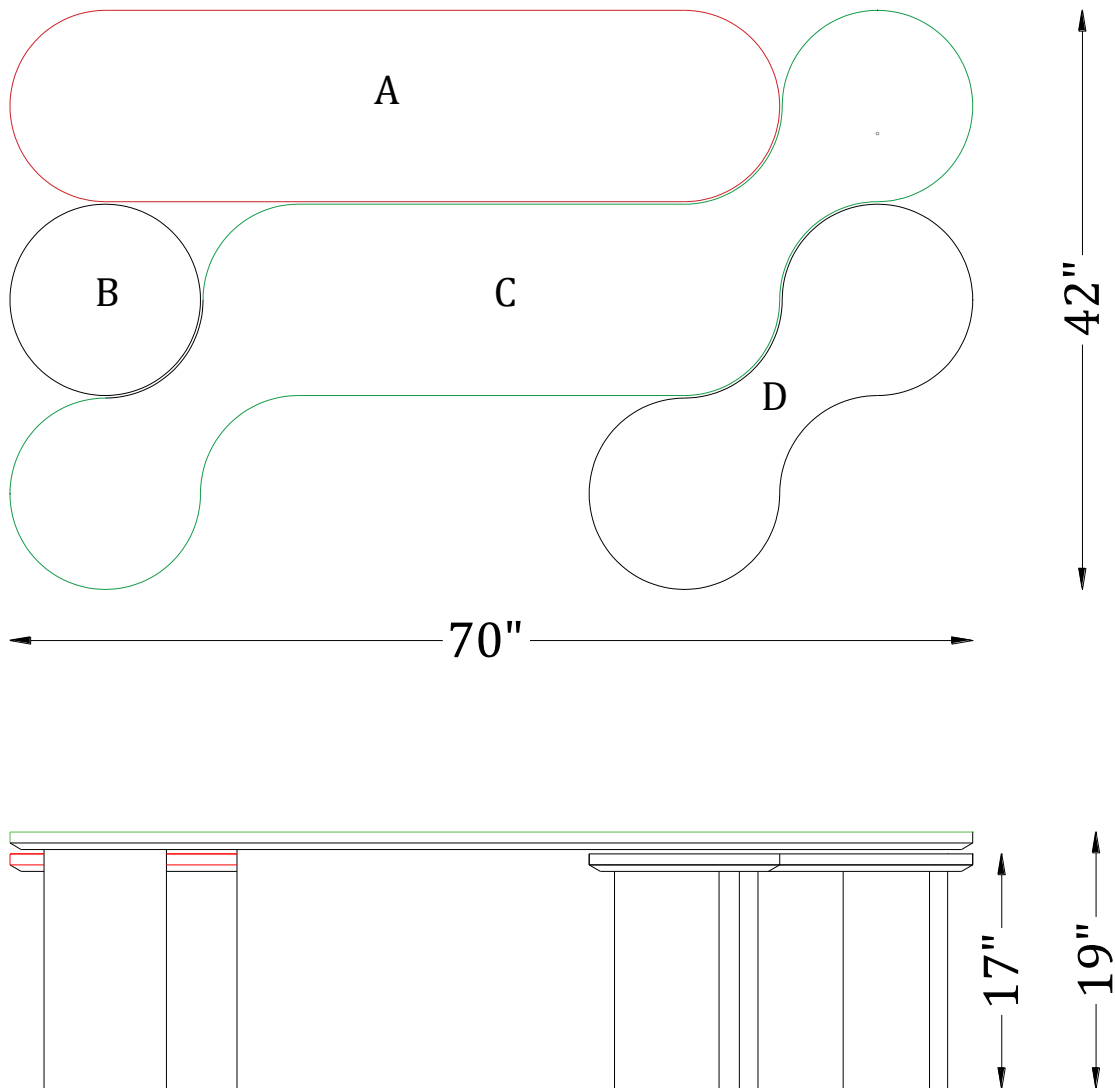

SAGE LIVING HOME & DÉCOR PRIVATE LTD

SCARLET JADE COFFEE TABLE

PRODUCT SPECIFICATION

A

B

C

D