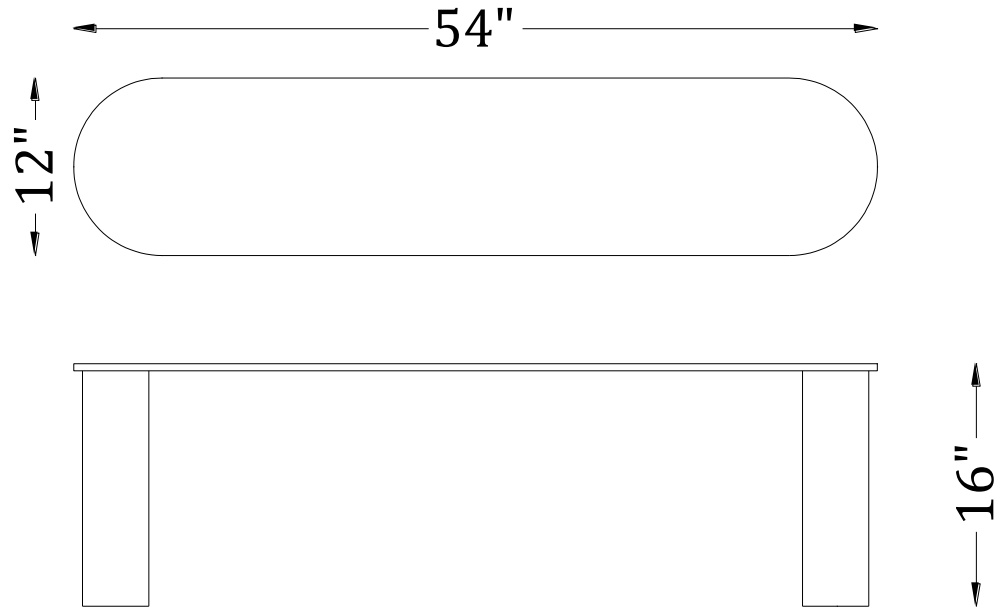

SAGE LIVING HOME & DÉCOR PRIVATE LTD

SCARLET JADE COFFEE TABLE

PRODUCT SPECIFICATION

A

B

C

D