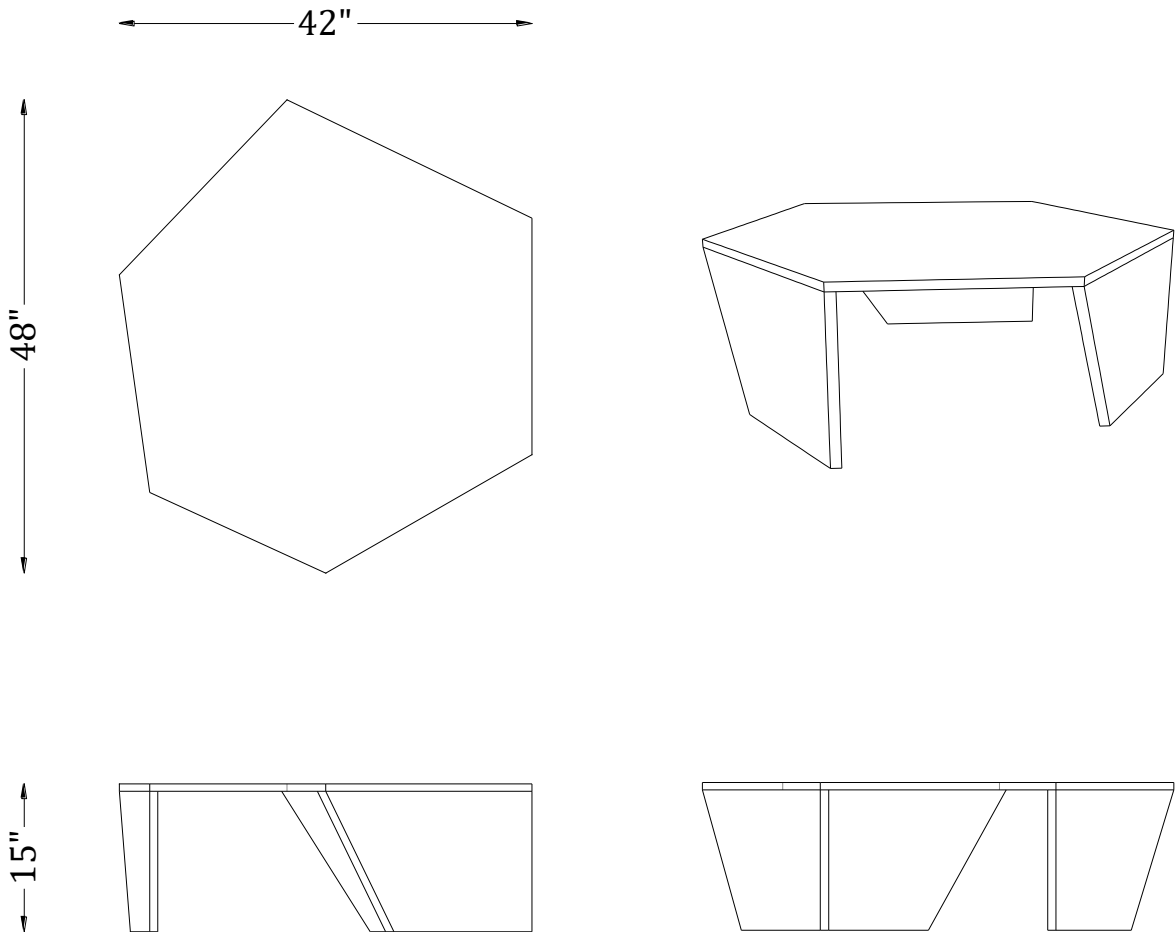

SAGE LIVING HOME & DÉCOR PRIVATE LTD

HEXA COFFEE TABLE

PRODUCT SPECIFICATION

Size 1

Size 2