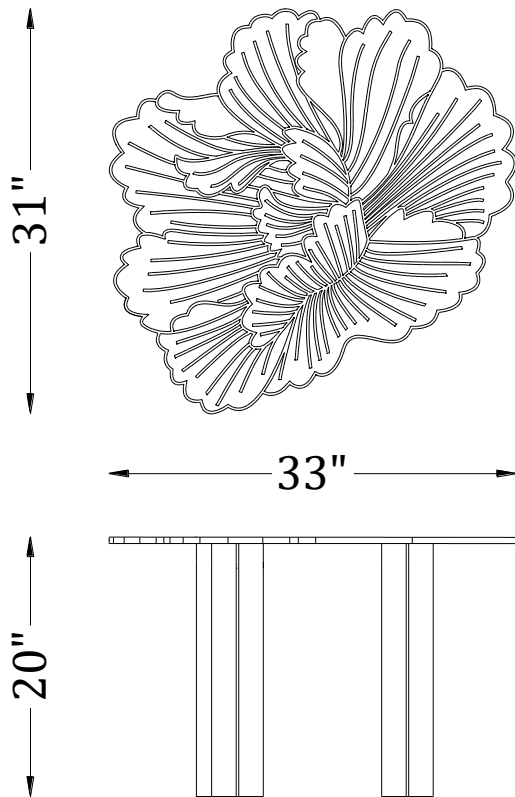

SAGE LIVING HOME & DÉCOR PRIVATE LTD

GARDEN OF THE EAST – FLOWER TABLES

PRODUCT SPECIFICATION

FLOWER TABLE (LARGE)

FLOWER TABLE (SMALL)