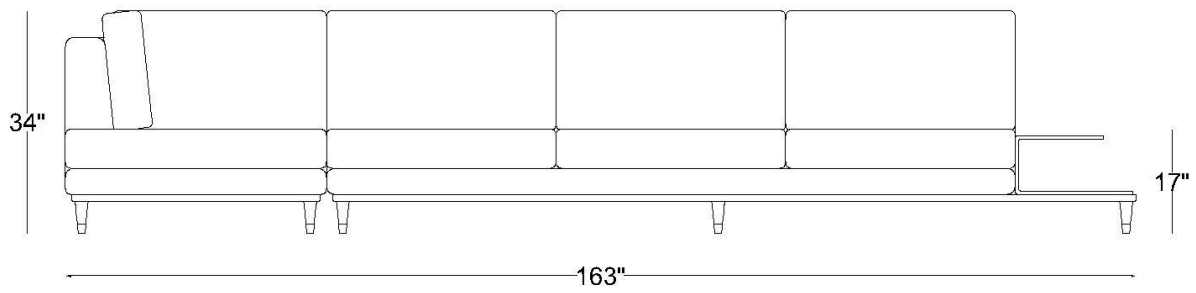

SAGE LIVING HOME & DÉCOR PRIVATE LTD

ECRU L SHAPED SOFA

PRODUCT SPECIFICATION