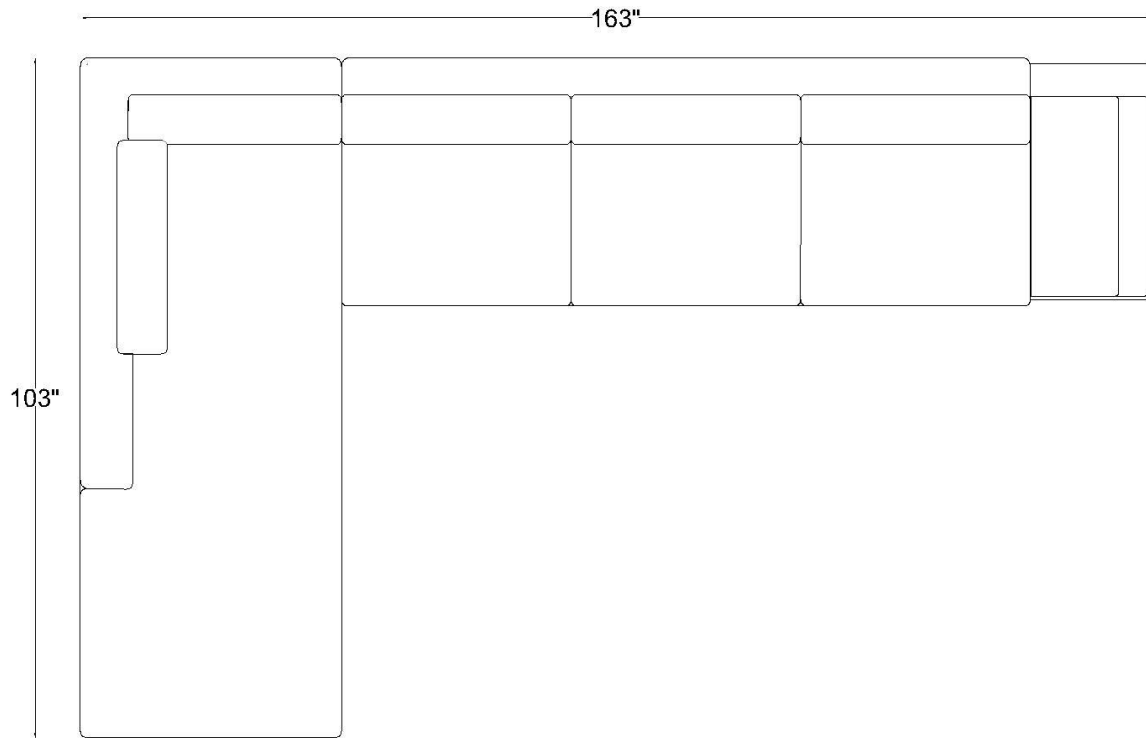

SAGE LIVING HOME & DÉCOR PRIVATE LTD

ECRU L SHAPED SOFA

PRODUCT SPECIFICATION