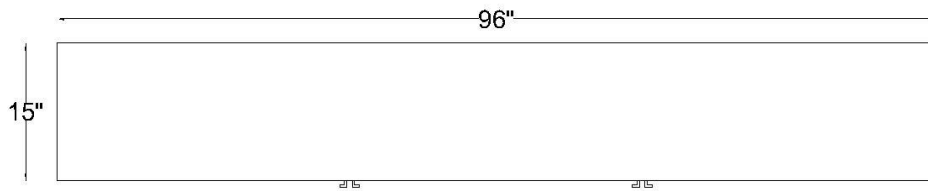

# REGAL MEDIA UNIT

PRODUCT SPECIFICATION