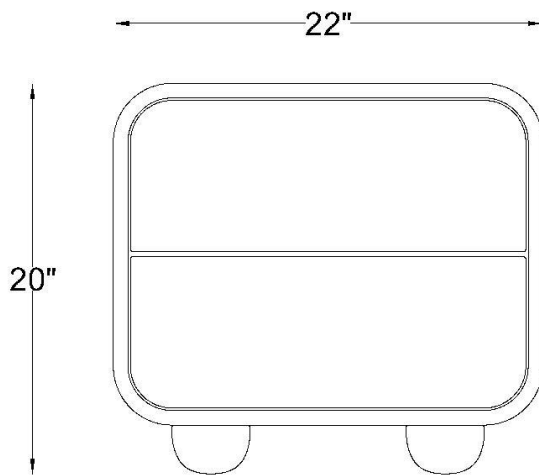

# FLOW BEDSIDE TABLE

PRODUCT SPECIFICATION