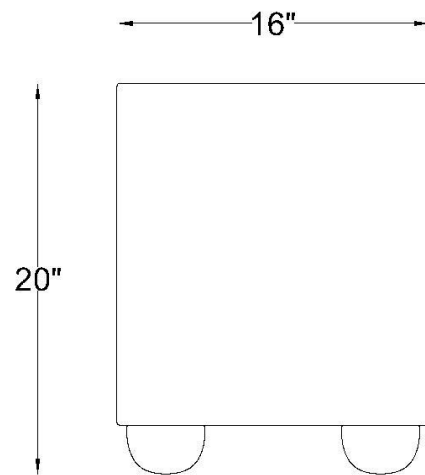

# FLOW BEDSIDE TABLE

PRODUCT SPECIFICATION