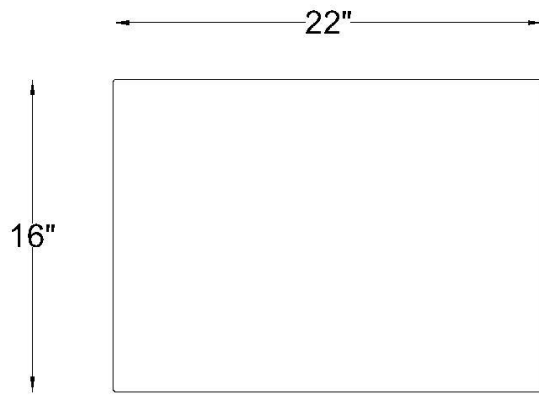

# FLOW BEDSIDE TABLE

PRODUCT SPECIFICATION